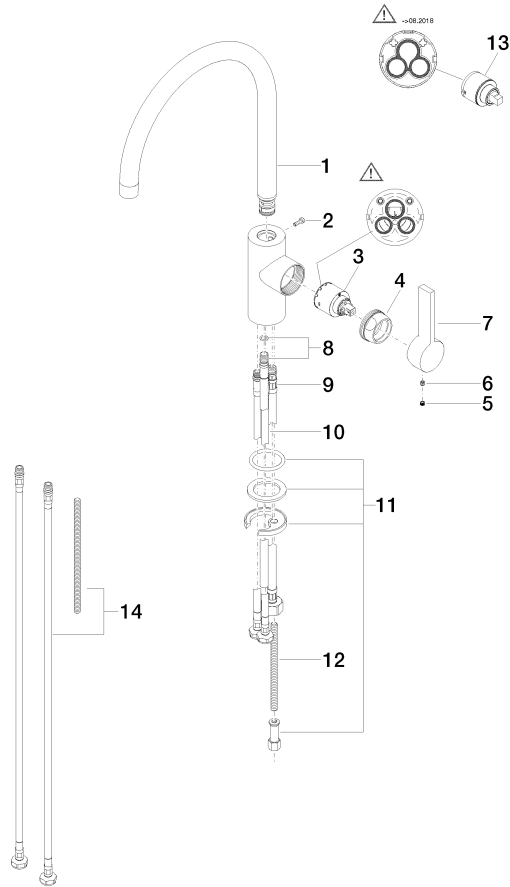

- 241mm projection
 - pivotable spout 360°
 - air-enriched flow
 - height of mixer 393 mm
 - height up to aerator 240 mm
 - single-lever mixer hole diameter 35mm
 - max. flow 8 l/min at 3 bar flow pressure
 - lead-free
 - This product can help a building meet the requirements of Green Building Rating Systems, e.g. LEED®, BREEAM®, DGNB
- Single-lever mixer for combining with rinsing/Profi spray only**

Certificates

LGA_18901.

Spare parts list

No.	Item Number	Name	Quantity used	Delivery time
1	90 28 22 202 02-00	spout	1	10
2	09 30 30 080 90	screw	1	2
3	90 15 05 061 00 90	cartridge	1	60
4	09 24 04 107-00	nut	1	10
5	90 31 20 109 00 90	plug	1	2
6	90 31 11 030 00 90	pin	1	2
7	09 20 79 040-00	handle	1	10
8	04 24 02 046 01-07	pipe	1	10
9	04 30 04 019 00 90	hose	1	2
10	04 30 04 104 00 90	hose	2	2
11	04 30 11 038 75 90	fixing set	1	2
12	09 31 11 091 90	pin	1	2
13	90 15 05 045 00 90	cartridge	1	2
14	12 803 970 90	extension	1	60

ST 110 107 9875

Fits: ELIO, TARA, TARA ULTRA

- spray flow
- automatic diverter for spout/Profi spray set
- height of mixer 665 mm
- individual rosette diameter 55mm
- profi spray hole diameter 30mm
- sprayface with anti-scaling system
- lead-free

TARA ULTRA Single-lever mixer with profi spray set - Chrome

TARA ULTRA

ST 110 107 9875

ST 110 107 9875

mm [inches]
M 1:10

Flow rate chart

Certificates

LGA_18901.