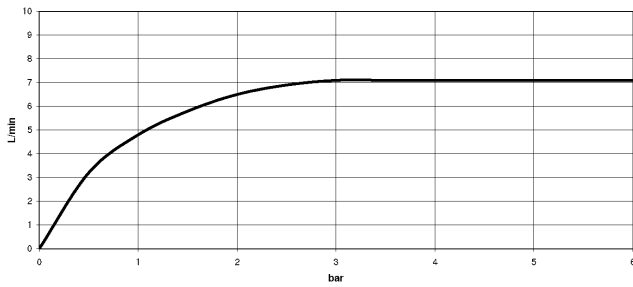

TARA ULTRA Single-lever mixer with profi spray set - Chrome

TARA ULTRA

ST 110 107 9875

ST 110 107 9875

mm [inches]
M 1:10

Flow rate chart

Certificates

LGA_18901.