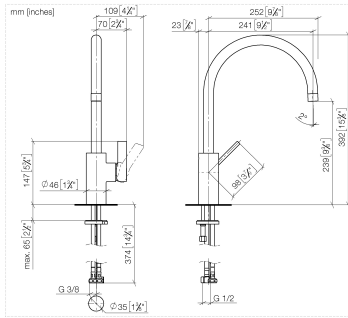

ST 110 107 9875