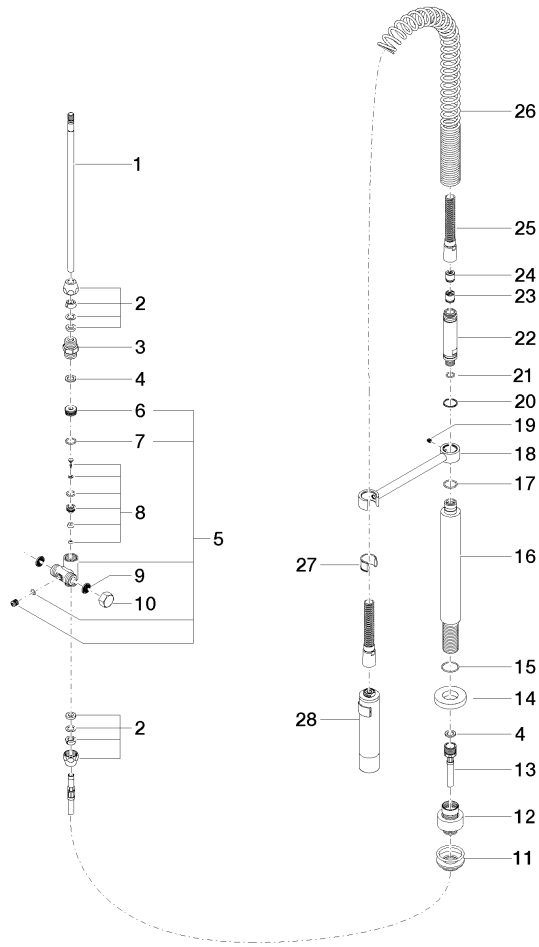

ST 110 107 9875

- 241mm projection
- pivotable spout 360°
- air-enriched flow and spray flow
- height of mixer 393 mm
- test
- height up to aerator 240 mm
- single-lever mixer hole diameter 35 mm
- profi spray hole diameter 30mm
- automatic spout/shower diverter
- sprayface with anti-scaling system
- max. flow 8 l/min at 3 bar flow pressure
- lead-free
- This product can help a building meet the requirements of Green Building Rating Systems, e.g. LEED®, BREEAM®, DGNB

ST 110 107 9875

Fits: ELIO, TARA, TARA ULTRA

- spray flow
- automatic diverter for spout/Profi spray set
- height of mixer 665 mm
- individual rosette diameter 55mm
- profi spray hole diameter 30mm
- sprayface with anti-scaling system
- lead-free

TARA ULTRA Single-lever mixer with profi spray set - Chrome

TARA ULTRA

ST 110 107 9875

ST 110 107 9875

mm [inches]
M 1:10

Flow rate chart

Certificates

LGA_18901.

LGA_28304.

Belgaqua_22_277_2
7_3.

ST 110 107 9875

Spare parts list

No.	Item Number	Name	Quantity used	Delivery time
1	04 24 02 046 01-07	pipe	1	10
2	90 23 30 040 00-00	threaded connector	2	10
3	90 24 03 168 00 90	nipple	1	2
4	90 14 20 002 00 90	seal	2	2
5	90 17 09 046 10 90	diverter	1	2
6	09 24 04 112 10 90	nipple	1	2
7	90 14 10 033 00 90	seal	1	2
8	90 21 10 031 10 90	diverter	1	2
9	09 23 01 039 90	sieve	2	2
10	04 21 02 006 00 92	cap	1	2
11	04 23 10 004 03 90	fixing set	1	2
12	12 780 970 90	Extension set -	1	60
13	09 30 04 067 90	hose	1	2
14	09 28 10 064-00	rosette	1	10
15	09 14 10 120 90	seal	1	2
16	09 11 10 066 10-00	connection	1	60
17	09 14 10 031 90	seal	1	2
18	04 17 20 014 00-00	holder	1	10
19	09 31 11 049 90	pin	1	2
20	09 14 15 012 90	ring	1	2
21	09 14 10 003 90	seal	1	2
22	09 30 01 067 10-00	adaptor	1	10
23	90 23 01 141 00 90	back-flow preventer	1	2
24	09 23 01 046 90	back-flow preventer	1	2
25	90 30 02 065 00-00	hose	1	10
26	09 16 02 034 90	spring	1	2
27	90 18 40 035 00 90	sleeve	1	2
28	04 12 11 094 10-00	shower	1	10