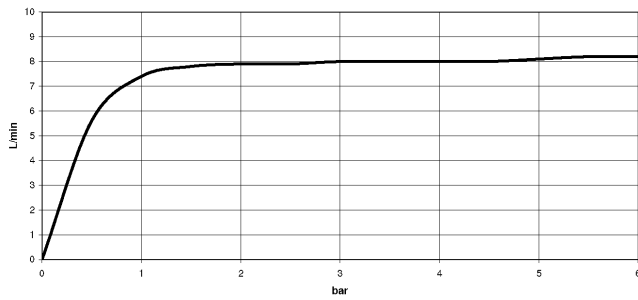

Flow rate chart

Certificates

LGA_18901.