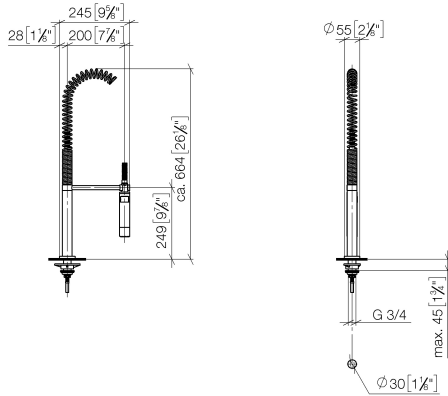

- 241mm projection
 - pivotable spout 360°
 - air-enriched flow
 - height of mixer 393 mm
 - height up to aerator 240 mm
 - single-lever mixer hole diameter 35mm
 - max. flow 8 l/min at 3 bar flow pressure
 - lead-free
 - This product can help a building meet the requirements of Green Building Rating Systems, e.g. LEED®, BREEAM®, DGNB
- Single-lever mixer for combining with rinsing/Profi spray only**

ST 110 107 9875

Fits: ELIO, TARA, TARA ULTRA

- spray flow
- automatic diverter for spout/Profi spray set
- height of mixer 665 mm
- individual rosette diameter 55mm
- profi spray hole diameter 30mm
- sprayface with anti-scaling system
- lead-free

TARA ULTRA Single-lever mixer with profi spray set - Chrome

TARA ULTRA

ST 110 107 9875

ST 110 107 9875

mm [inches]
M 1:10

Flow rate chart

Certificates

LGA_18901.

LGA_28304.

Belgaqua_22_277_2
7_3.

ST 110 107 9875

Spare parts list

No.	Item Number	Name	Quantity used	Delivery time
1	04 24 02 046 01-07	pipe	1	10
2	90 23 30 040 00-00	threaded connector	2	10
3	90 24 03 168 00 90	nipple	1	2
4	90 14 20 002 00 90	seal	2	2
5	90 17 09 046 10 90	diverter	1	2
6	09 24 04 112 10 90	nipple	1	2
7	90 14 10 033 00 90	seal	1	2
8	90 21 10 031 10 90	diverter	1	2
9	09 23 01 039 90	sieve	2	2
10	04 21 02 006 00 92	cap	1	2
11	04 23 10 004 03 90	fixing set	1	2
12	12 780 970 90	Extension set -	1	60
13	09 30 04 067 90	hose	1	2
14	09 28 10 064-00	rosette	1	10
15	09 14 10 120 90	seal	1	2
16	09 11 10 066 10-00	connection	1	60
17	09 14 10 031 90	seal	1	2
18	04 17 20 014 00-00	holder	1	10
19	09 31 11 049 90	pin	1	2
20	09 14 15 012 90	ring	1	2
21	09 14 10 003 90	seal	1	2
22	09 30 01 067 10-00	adaptor	1	10
23	90 23 01 141 00 90	back-flow preventer	1	2
24	09 23 01 046 90	back-flow preventer	1	2
25	90 30 02 065 00-00	hose	1	10
26	09 16 02 034 90	spring	1	2
27	90 18 40 035 00 90	sleeve	1	2
28	04 12 11 094 10-00	shower	1	10