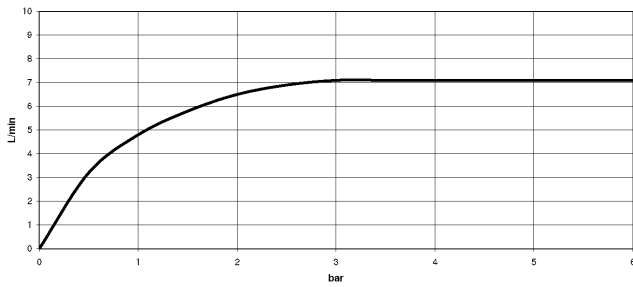

META SQUARE Two-hole mixer with individual rosettes with profi spray set -  
Chrome

---

META SQUARE

ST 110 109 6861

ST 110 100 6861  
mm [inches]  
1:10

**Flow rate chart**

**Certificates**

LGA\_38647.