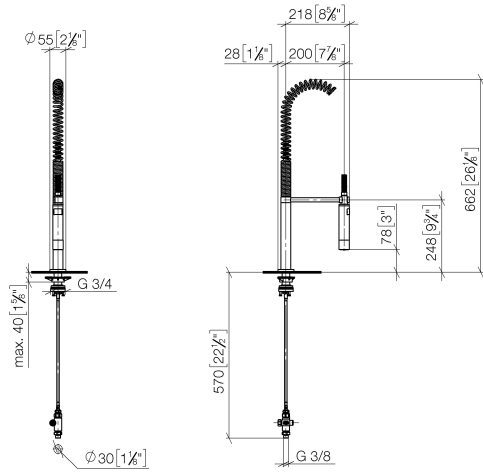

ST 110 100 6861  
mm [inches]  
1:5

**Flow rate chart**

**Certificates**

LGA\_38639.

WRAS\_240102014.

ST 110 109 6861

**Spare parts list**

No.	Item Number	Name	Quantity used	Delivery time
1	90 28 22 287 00-00	spout	1	-
Spare part can no longer be ordered, please order the replacement item				
2	12 820 970 90	Swivel limitation set -	1	2
3	90 30 01 299 00 90	shaft	1	2
4	04 23 10 044 08 90	fixing set	1	2
5	04 30 04 100 00 90	hose	1	2
6	90 20 66 003 00-00	handle	1	10
7	09 28 30 026-00	cover	1	10
8	09 14 10 091 90	seal	1	2
9	09 24 04 266 90	nut	1	2
10	90 15 05 042 00 90	cartridge	1	2
11	09 14 10 110 90	seal	1	2
12	09 27 97 040-00	rosette	1	10
13	09 31 11 011 90	pin	1	2
14	04 30 11 085 97 90	fixing set	1	2
15	04 30 04 104 00 90	hose	1	2
16	04 30 04 105 00 90	hose	2	2
17	90 24 03 250 00 90	nipple	1	2

**META SQUARE Two-hole mixer with individual rosettes with profi spray set -  
Chrome**

META SQUARE

ST 110 109 6861

- spray flow
- automatic diverter for spout/Profi spray set
- height of mixer 665 mm
- individual rosette diameter 55mm
- profi spray hole diameter 30mm
- sprayface with anti-scaling system
- lead-free

META SQUARE Two-hole mixer with individual rosettes with profi spray set -  
Chrome

---

META SQUARE

ST 110 109 6861

ST 110 100 6861  
mm [inches]  
1:10

**Flow rate chart**

**Certificates**

LGA\_38647.