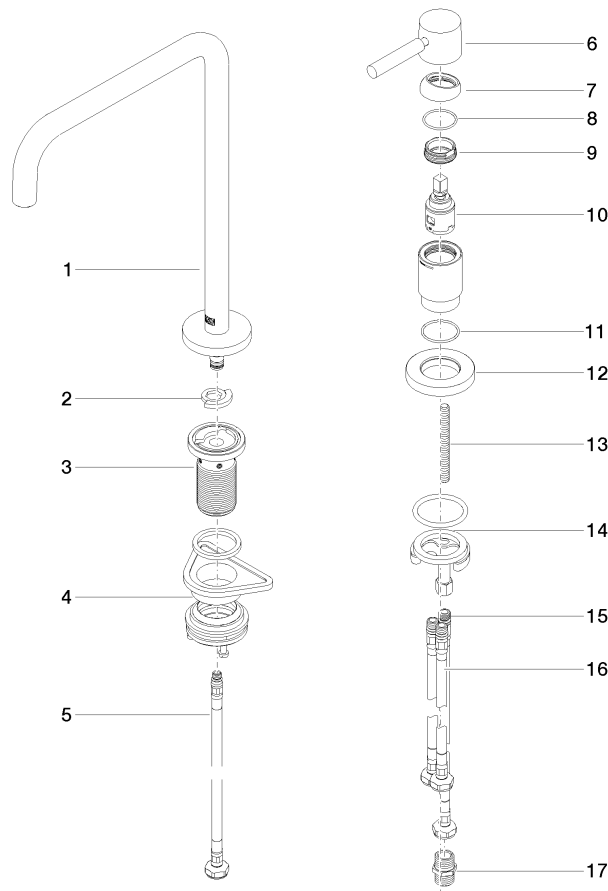

**META SQUARE Two-hole mixer with individual rosettes with profi spray set - Chrome**

META SQUARE

ST 110 109 6861

- 235mm projection
- pivotable spout 360°
- Optional swivel limiter available with swivel limiter set 12 820 970 90
- air-enriched flow and spray flow
- automatic spout/shower diverter
- sprayface with anti-scaling system
- max. flow 8 l/min at 3 bar flow pressure
- lead-free
- This product can help a building meet the requirements of Green Building Rating Systems, e.g. LEED®, BREEAM®, DGNB

ST 110 100 6861  
mm [inches]  
1:5

**Flow rate chart**

**Certificates**

LGA\_38639.

WRAS\_240102014.

ST 110 109 6861

**Spare parts list**

No.	Item Number	Name	Quantity used	Delivery time
1	90 28 22 287 00-00	spout	1	-
Spare part can no longer be ordered, please order the replacement item				
2	12 820 970 90	Swivel limitation set -	1	2
3	90 30 01 299 00 90	shaft	1	2
4	04 23 10 044 08 90	fixing set	1	2
5	04 30 04 100 00 90	hose	1	2
6	90 20 66 003 00-00	handle	1	10
7	09 28 30 026-00	cover	1	10
8	09 14 10 091 90	seal	1	2
9	09 24 04 266 90	nut	1	2
10	90 15 05 042 00 90	cartridge	1	2
11	09 14 10 110 90	seal	1	2
12	09 27 97 040-00	rosette	1	10
13	09 31 11 011 90	pin	1	2
14	04 30 11 085 97 90	fixing set	1	2
15	04 30 04 104 00 90	hose	1	2
16	04 30 04 105 00 90	hose	2	2
17	90 24 03 250 00 90	nipple	1	2

**META SQUARE Two-hole mixer with individual rosettes with profi spray set -  
Chrome**

META SQUARE

ST 110 109 6861

- spray flow
- automatic diverter for spout/Profi spray set
- height of mixer 665 mm
- individual rosette diameter 55mm
- profi spray hole diameter 30mm
- sprayface with anti-scaling system
- lead-free

META SQUARE Two-hole mixer with individual rosettes with profi spray set -  
Chrome

---

META SQUARE

ST 110 109 6861

ST 110 100 6861  
mm [inches]  
1:10

**Flow rate chart**

**Certificates**

LGA\_38647.