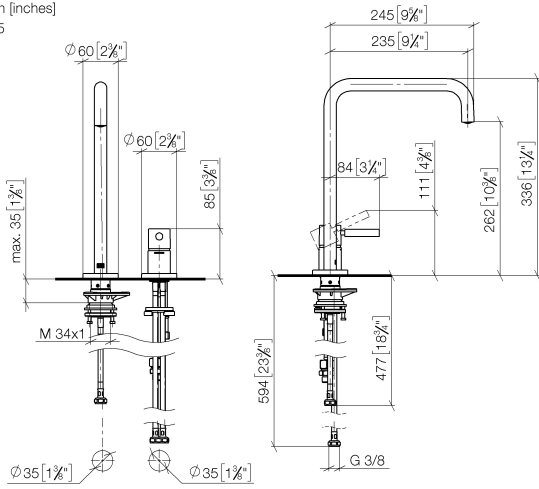

ST 110 100 6861  
mm [inches]  
1:5

**Flow rate chart**

**Certificates**

LGA\_38639.

WRAS\_240102014.

ST 110 109 6861

**Spare parts list**

No.	Item Number	Name	Quantity used	Delivery time
1	90 28 22 287 00-00	spout	1	-
Spare part can no longer be ordered, please order the replacement item				
2	12 820 970 90	Swivel limitation set -	1	2
3	90 30 01 299 00 90	shaft	1	2
4	04 23 10 044 08 90	fixing set	1	2
5	04 30 04 100 00 90	hose	1	2
6	90 20 66 003 00-00	handle	1	10
7	09 28 30 026-00	cover	1	10
8	09 14 10 091 90	seal	1	2
9	09 24 04 266 90	nut	1	2
10	90 15 05 042 00 90	cartridge	1	2
11	09 14 10 110 90	seal	1	2
12	09 27 97 040-00	rosette	1	10
13	09 31 11 011 90	pin	1	2
14	04 30 11 085 97 90	fixing set	1	2
15	04 30 04 104 00 90	hose	1	2
16	04 30 04 105 00 90	hose	2	2
17	90 24 03 250 00 90	nipple	1	2

**META SQUARE Two-hole mixer with individual rosettes with profi spray set -  
Chrome**

META SQUARE

ST 110 109 6861

- spray flow
- automatic diverter for spout/Profi spray set
- height of mixer 665 mm
- individual rosette diameter 55mm
- profi spray hole diameter 30mm
- sprayface with anti-scaling system
- lead-free

META SQUARE Two-hole mixer with individual rosettes with profi spray set -  
Chrome

---

META SQUARE

ST 110 109 6861

ST 110 100 6861  
mm [inches]  
1:10

**Flow rate chart**

**Certificates**

LGA\_38647.