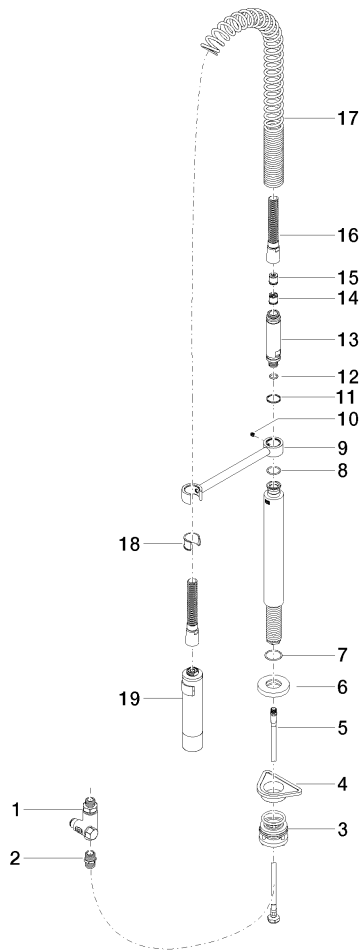

ST 110 100 6861  
mm [inches]  
1:5

**Flow rate chart**

**Certificates**

LGA\_38639.

WRAS\_240102014.

ST 110 109 6861

**Spare parts list**

No.	Item Number	Name	Quantity used	Delivery time
1	90 28 22 287 00-00	spout	1	-
Spare part can no longer be ordered, please order the replacement item				
2	12 820 970 90	Swivel limitation set -	1	2
3	90 30 01 299 00 90	shaft	1	2
4	04 23 10 044 08 90	fixing set	1	2
5	04 30 04 100 00 90	hose	1	2
6	90 20 66 003 00-00	handle	1	10
7	09 28 30 026-00	cover	1	10
8	09 14 10 091 90	seal	1	2
9	09 24 04 266 90	nut	1	2
10	90 15 05 042 00 90	cartridge	1	2
11	09 14 10 110 90	seal	1	2
12	09 27 97 040-00	rosette	1	10
13	09 31 11 011 90	pin	1	2
14	04 30 11 085 97 90	fixing set	1	2
15	04 30 04 104 00 90	hose	1	2
16	04 30 04 105 00 90	hose	2	2
17	90 24 03 250 00 90	nipple	1	2

META SQUARE Two-hole mixer with individual rosettes with profi spray set -  
Chrome

---

META SQUARE

ST 110 109 6861

ST 110 100 6861  
mm [inches]  
1:10

**Flow rate chart**

**Certificates**

LGA\_38647.

Belgaqua\_24-005-  
27\_3.

ST 110 109 6861  
Parts for other finishes can be found here: Brushed Platinum

**Spare parts list**

No.	Item Number	Name	Quantity used	Delivery time
1	90 17 09 046 12 90	diverter	1	2
2	90 24 03 250 00 90	nipple	1	2
3	04 23 10 004 03 90	fixing set	1	2
4	09 18 40 090 90	sleeve	1	2
5	04 30 04 104 00 90	hose	1	2
6	90 27 86 000 00-00	rosette	1	-
Spare part can no longer be ordered, please order the replacement item				
7	09 14 10 120 90	seal	1	2
8	09 14 10 031 90	seal	1	2
9	04 17 20 014 00-00	holder	1	10
10	09 31 11 049 90	pin	1	2
11	09 14 15 012 90	ring	1	2
12	09 14 10 003 90	seal	1	2
13	09 30 01 067 10-00	adaptor	1	10
14	90 23 01 141 00 90	back-flow preventer	1	2
15	09 23 01 046 90	back-flow preventer	1	2
16	90 30 02 065 00-00	hose	1	10
17	09 16 02 034 90	spring	1	2
18	90 18 40 035 00 90	sleeve	1	2
19	04 12 11 094 10-00	shower	1	10