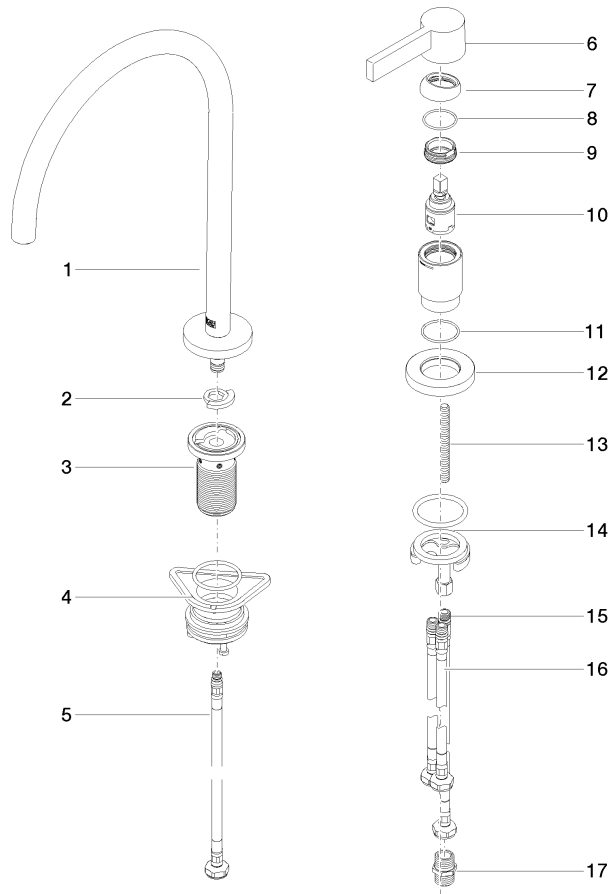

Recommended miscellaneous

	Dispenser with rosette - Chrome	82 444 970-00
---	--	---------------

ST 110 100 QR75
mm [inches]
1:5

Flow rate chart

Certificates

LGA_38639.

WRAS_240102014.

ST 110 109 9875

Spare parts list

No.	Item Number	Name	Quantity used	Delivery time
1	90 28 22 377 00-00	spout	1	10
2	12 820 970 90	Swivel limitation set -	1	2
3	90 30 01 299 00 90	shaft	1	2
4	04 23 10 044 08 90	fixing set	1	2
5	04 30 04 100 00 90	hose	1	2
6	90 20 87 003 00-00	handle	1	-
Spare part can no longer be ordered, please order the replacement item				
7	09 28 30 026-00	cover	1	10
8	09 14 10 091 90	seal	1	2
9	09 24 04 266 90	nut	1	2
10	90 15 05 042 00 90	cartridge	1	2
11	09 14 10 110 90	seal	1	2
12	09 27 97 040-00	rosette	1	10
13	09 31 11 011 90	pin	1	2
14	04 30 11 085 97 90	fixing set	1	2
15	04 30 04 104 00 90	hose	1	2
16	04 30 04 105 00 90	hose	2	2
17	90 24 03 250 00 90	nipple	1	2

ST 110 109 9875

- with round rosette
- spray flow
- automatic spout/shower diverter
- height of mixer 191 mm
- hole diameter rinsing spray 32mm
- fabric braided hose 1500 mm
- sprayface with anti-scaling system
- lead-free

Belgaqua_24-005-27_3.

ST 110 109 9875
Parts for other
finishes can be found
here: Brushed
Platinum

Spare parts list

No.	Item Number	Name	Quantity used	Delivery time
1	90 28 20 068 00 90	connection	1	2
2	90 17 09 046 12 90	diverter	1	2
3	90 24 03 241 00 90	nipple	1	2
4	90 14 20 019 00 90	seal	1	2
5	04 23 10 047 00 92	fixing set	1	60
6	90 27 86 001 00-00	rosette	1	-
Spare part can no longer be ordered, please order the replacement item				
7	90 30 02 062 00-00	hose	1	2
8	09 23 01 039 90	sieve	1	2
9	04 12 11 158 00-00	shower	1	10