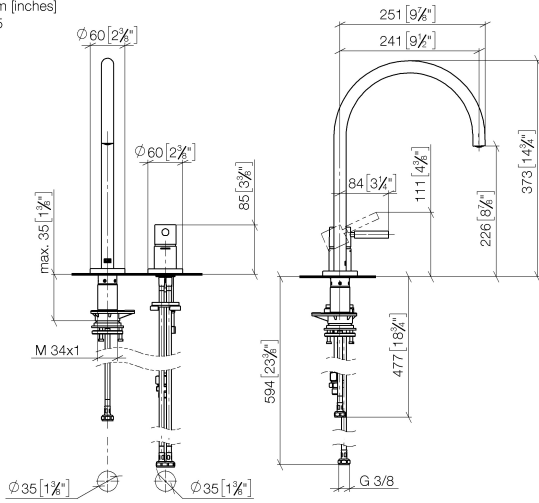

Recommended miscellaneous

	Dispenser with rosette - Chrome	82 444 970-00
---	--	---------------

ST 110 100 QR75
mm [inches]
1:5

Flow rate chart

Certificates

LGA_38639.

WRAS_240102014.

ST 110 109 9875

Spare parts list

No.	Item Number	Name	Quantity used	Delivery time
1	90 28 22 377 00-00	spout	1	10
2	12 820 970 90	Swivel limitation set -	1	2
3	90 30 01 299 00 90	shaft	1	2
4	04 23 10 044 08 90	fixing set	1	2
5	04 30 04 100 00 90	hose	1	2
6	90 20 87 003 00-00	handle	1	-
Spare part can no longer be ordered, please order the replacement item				
7	09 28 30 026-00	cover	1	10
8	09 14 10 091 90	seal	1	2
9	09 24 04 266 90	nut	1	2
10	90 15 05 042 00 90	cartridge	1	2
11	09 14 10 110 90	seal	1	2
12	09 27 97 040-00	rosette	1	10
13	09 31 11 011 90	pin	1	2
14	04 30 11 085 97 90	fixing set	1	2
15	04 30 04 104 00 90	hose	1	2
16	04 30 04 105 00 90	hose	2	2
17	90 24 03 250 00 90	nipple	1	2

ST 110 109 9875

- with round rosette
- spray flow
- automatic spout/shower diverter
- height of mixer 191 mm
- hole diameter rinsing spray 32mm
- fabric braided hose 1500 mm
- sprayface with anti-scaling system
- lead-free