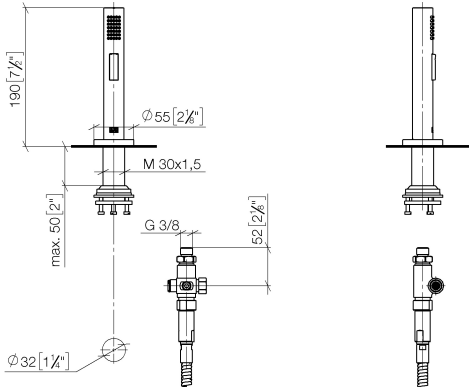

Spare parts list

No.	Item Number	Name	Quantity used	Delivery time
1	90 28 22 377 00-00	spout	1	10
2	12 820 970 90	Swivel limitation set -	1	2
3	90 30 01 299 00 90	shaft	1	2
4	04 23 10 044 08 90	fixing set	1	2
5	04 30 04 100 00 90	hose	1	2
6	90 20 87 003 00-00	handle	1	-
Spare part can no longer be ordered, please order the replacement item				
7	09 28 30 026-00	cover	1	10
8	09 14 10 091 90	seal	1	2
9	09 24 04 266 90	nut	1	2
10	90 15 05 042 00 90	cartridge	1	2
11	09 14 10 110 90	seal	1	2
12	09 27 97 040-00	rosette	1	10
13	09 31 11 011 90	pin	1	2
14	04 30 11 085 97 90	fixing set	1	2
15	04 30 04 104 00 90	hose	1	2
16	04 30 04 105 00 90	hose	2	2
17	90 24 03 250 00 90	nipple	1	2

ST 110 109 9875

- with round rosette
- spray flow
- automatic spout/shower diverter
- height of mixer 191 mm
- hole diameter rinsing spray 32mm
- fabric braided hose 1500 mm
- sprayface with anti-scaling system
- lead-free

TARA ULTRA Two-hole mixer with individual rosettes with rinsing spray set -
Chrome

TARA ULTRA

ST 110 109 9875

ST 110 100 QR75
mm [inches]

Flow rate chart

Certificates

LGA_29572.

LGA_38643.

Belgaqua_24-005-27_3.

ST 110 109 9875
Parts for other
finishes can be found
here: Brushed
Platinum

Spare parts list

No.	Item Number	Name	Quantity used	Delivery time
1	90 28 20 068 00 90	connection	1	2
2	90 17 09 046 12 90	diverter	1	2
3	90 24 03 241 00 90	nipple	1	2
4	90 14 20 019 00 90	seal	1	2
5	04 23 10 047 00 92	fixing set	1	60
6	90 27 86 001 00-00	rosette	1	-
Spare part can no longer be ordered, please order the replacement item				
7	90 30 02 062 00-00	hose	1	2
8	09 23 01 039 90	sieve	1	2
9	04 12 11 158 00-00	shower	1	10