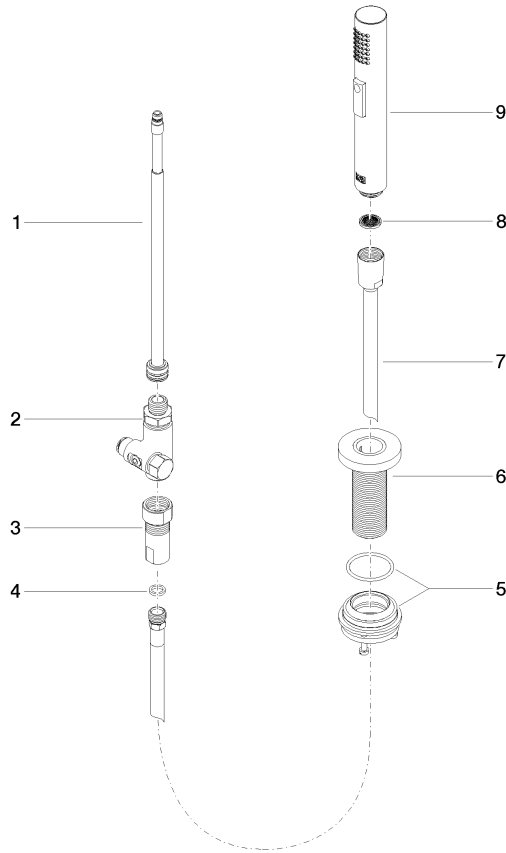

Spare parts list

No.	Item Number	Name	Quantity used	Delivery time
1	90 28 22 377 00-00	spout	1	10
2	12 820 970 90	Swivel limitation set -	1	2
3	90 30 01 299 00 90	shaft	1	2
4	04 23 10 044 08 90	fixing set	1	2
5	04 30 04 100 00 90	hose	1	2
6	90 20 87 003 00-00	handle	1	-
Spare part can no longer be ordered, please order the replacement item				
7	09 28 30 026-00	cover	1	10
8	09 14 10 091 90	seal	1	2
9	09 24 04 266 90	nut	1	2
10	90 15 05 042 00 90	cartridge	1	2
11	09 14 10 110 90	seal	1	2
12	09 27 97 040-00	rosette	1	10
13	09 31 11 011 90	pin	1	2
14	04 30 11 085 97 90	fixing set	1	2
15	04 30 04 104 00 90	hose	1	2
16	04 30 04 105 00 90	hose	2	2
17	90 24 03 250 00 90	nipple	1	2

ST 110 109 9875

- with round rosette
- spray flow
- automatic spout/shower diverter
- height of mixer 191 mm
- hole diameter rinsing spray 32mm
- fabric braided hose 1500 mm
- sprayface with anti-scaling system
- lead-free

TARA ULTRA Two-hole mixer with individual rosettes with rinsing spray set -
Chrome

TARA ULTRA

ST 110 109 9875

ST 110 100 QR75
mm [inches]

Flow rate chart

Certificates

LGA_29572.

LGA_38643.

Belgaqua_24-005-27_3.

ST 110 109 9875
Parts for other
finishes can be found
here: Brushed
Platinum

Spare parts list

No.	Item Number	Name	Quantity used	Delivery time
1	90 28 20 068 00 90	connection	1	2
2	90 17 09 046 12 90	diverter	1	2
3	90 24 03 241 00 90	nipple	1	2
4	90 14 20 019 00 90	seal	1	2
5	04 23 10 047 00 92	fixing set	1	60
6	90 27 86 001 00-00	rosette	1	-
Spare part can no longer be ordered, please order the replacement item				
7	90 30 02 062 00-00	hose	1	2
8	09 23 01 039 90	sieve	1	2
9	04 12 11 158 00-00	shower	1	10