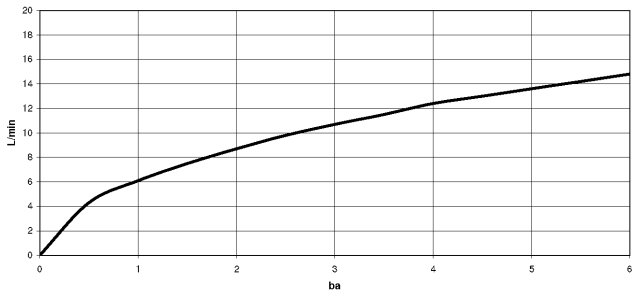

TARA ULTRA Two-hole mixer with individual rosettes with rinsing spray set -
Chrome

TARA ULTRA

ST 110 109 9875

ST 110 100 QR75
mm [inches]

Flow rate chart

Certificates

LGA_29572.

LGA_38643.