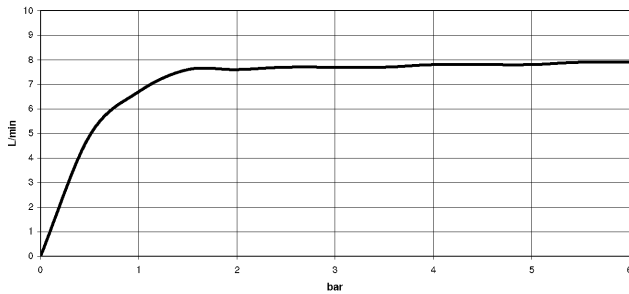

ST 110 110 0875
mm [inches]
1:5

Flow rate chart

Certificates

LGA_38639.

WRAS_240102014.

ST 110 110 0875

Spare parts list

No.	Item Number	Name	Quantity used	Delivery time
1	90 28 22 377 00-00	spout	1	10
2	12 820 970 90	Swivel limitation set -	1	2
3	90 30 01 299 00 90	shaft	1	2
4	04 23 10 044 08 90	fixing set	1	2
5	04 30 04 100 00 90	hose	1	2
6	90 20 87 003 00-00	handle	1	-
Spare part can no longer be ordered, please order the replacement item				
7	09 28 30 026-00	cover	1	10
8	09 14 10 091 90	seal	1	2
9	09 24 04 266 90	nut	1	2
10	90 15 05 042 00 90	cartridge	1	2
11	09 14 10 110 90	seal	1	2
12	09 27 97 040-00	rosette	1	10
13	09 31 11 011 90	pin	1	2
14	04 30 11 085 97 90	fixing set	1	2
15	04 30 04 104 00 90	hose	1	2
16	04 30 04 105 00 90	hose	2	2
17	90 24 03 250 00 90	nipple	1	2