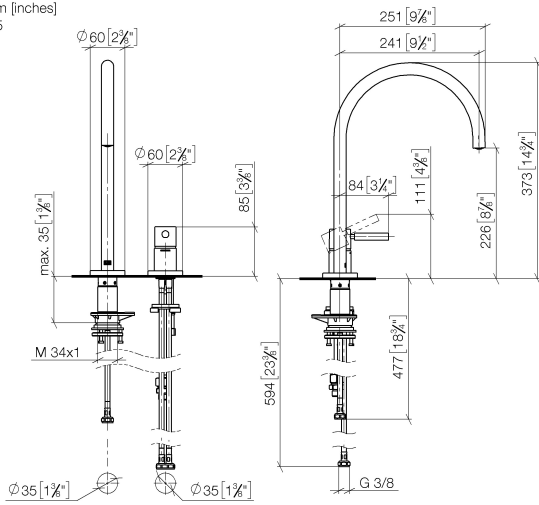

Recommended miscellaneous

Swivel limitation set - 12 820 970 90

Recommended miscellaneous

Strainer waste with control handle - Chrome 10 710 970-00

Recommended miscellaneous

Dispenser with rosette - Chrome 82 444 970-00

ST 110 110 0875
mm [inches]
1:5

Flow rate chart

Certificates

LGA_38639.

WRAS_240102014.

ST 110 110 0875

Spare parts list

No.	Item Number	Name	Quantity used	Delivery time
1	90 28 22 377 00-00	spout	1	10
2	12 820 970 90	Swivel limitation set -	1	2
3	90 30 01 299 00 90	shaft	1	2
4	04 23 10 044 08 90	fixing set	1	2
5	04 30 04 100 00 90	hose	1	2
6	90 20 87 003 00-00	handle	1	-
Spare part can no longer be ordered, please order the replacement item				
7	09 28 30 026-00	cover	1	10
8	09 14 10 091 90	seal	1	2
9	09 24 04 266 90	nut	1	2
10	90 15 05 042 00 90	cartridge	1	2
11	09 14 10 110 90	seal	1	2
12	09 27 97 040-00	rosette	1	10
13	09 31 11 011 90	pin	1	2
14	04 30 11 085 97 90	fixing set	1	2
15	04 30 04 104 00 90	hose	1	2
16	04 30 04 105 00 90	hose	2	2
17	90 24 03 250 00 90	nipple	1	2

**TARA ULTRA Two-hole mixer with individual rosettes with profi spray set -
Chrome**

TARA ULTRA

ST 110 110 0875

- spray flow
- automatic diverter for spout/Profi spray set
- height of mixer 665 mm
- individual rosette diameter 55mm
- profi spray hole diameter 30mm
- sprayface with anti-scaling system
- lead-free

TARA ULTRA Two-hole mixer with individual rosettes with profi spray set -
Chrome

TARA ULTRA

ST 110 110 0875

ST 110 110 0875
mm [inches]
1:10

Flow rate chart

Certificates

LGA_38647.

Belgaqua_24-005-
27_3.