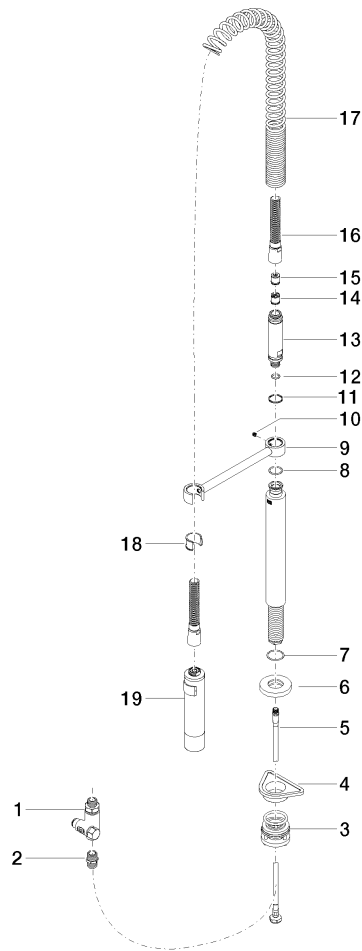

ST 110 110 0875
mm [inches]
1:5

Flow rate chart

Certificates

LGA_38639.

WRAS_240102014.

ST 110 110 0875

Spare parts list

No.	Item Number	Name	Quantity used	Delivery time
1	90 28 22 377 00-00	spout	1	10
2	12 820 970 90	Swivel limitation set -	1	2
3	90 30 01 299 00 90	shaft	1	2
4	04 23 10 044 08 90	fixing set	1	2
5	04 30 04 100 00 90	hose	1	2
6	90 20 87 003 00-00	handle	1	-
Spare part can no longer be ordered, please order the replacement item				
7	09 28 30 026-00	cover	1	10
8	09 14 10 091 90	seal	1	2
9	09 24 04 266 90	nut	1	2
10	90 15 05 042 00 90	cartridge	1	2
11	09 14 10 110 90	seal	1	2
12	09 27 97 040-00	rosette	1	10
13	09 31 11 011 90	pin	1	2
14	04 30 11 085 97 90	fixing set	1	2
15	04 30 04 104 00 90	hose	1	2
16	04 30 04 105 00 90	hose	2	2
17	90 24 03 250 00 90	nipple	1	2

TARA ULTRA Two-hole mixer with individual rosettes with profi spray set -
Chrome

TARA ULTRA

ST 110 110 0875

ST 110 110 0875
mm [inches]
1:10

Flow rate chart

Certificates

LGA_38647.

Belgaqua_24-005-
27_3.

ST 110 110 0875
Parts for other finishes can be found here: Brushed Platinum

Spare parts list

No.	Item Number	Name	Quantity used	Delivery time
1	90 17 09 046 12 90	diverter	1	2
2	90 24 03 250 00 90	nipple	1	2
3	04 23 10 004 03 90	fixing set	1	2
4	09 18 40 090 90	sleeve	1	2
5	04 30 04 104 00 90	hose	1	2
6	90 27 86 000 00-00	rosette	1	-
Spare part can no longer be ordered, please order the replacement item				
7	09 14 10 120 90	seal	1	2
8	09 14 10 031 90	seal	1	2
9	04 17 20 014 00-00	holder	1	10
10	09 31 11 049 90	pin	1	2
11	09 14 15 012 90	ring	1	2
12	09 14 10 003 90	seal	1	2
13	09 30 01 067 10-00	adaptor	1	10
14	90 23 01 141 00 90	back-flow preventer	1	2
15	09 23 01 046 90	back-flow preventer	1	2
16	90 30 02 065 00-00	hose	1	10
17	09 16 02 034 90	spring	1	2
18	90 18 40 035 00 90	sleeve	1	2
19	04 12 11 094 10-00	shower	1	10