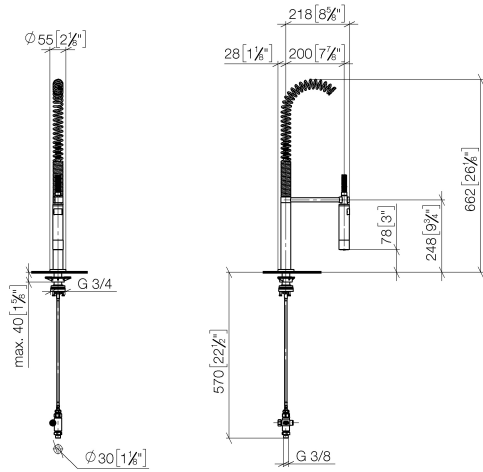

ST 110 110 0875
mm [inches]
1:5

Flow rate chart

Certificates

LGA_38639.

WRAS_240102014.

ST 110 110 0875

Spare parts list

No.	Item Number	Name	Quantity used	Delivery time
1	90 28 22 377 00-00	spout	1	10
2	12 820 970 90	Swivel limitation set -	1	2
3	90 30 01 299 00 90	shaft	1	2
4	04 23 10 044 08 90	fixing set	1	2
5	04 30 04 100 00 90	hose	1	2
6	90 20 87 003 00-00	handle	1	-
Spare part can no longer be ordered, please order the replacement item				
7	09 28 30 026-00	cover	1	10
8	09 14 10 091 90	seal	1	2
9	09 24 04 266 90	nut	1	2
10	90 15 05 042 00 90	cartridge	1	2
11	09 14 10 110 90	seal	1	2
12	09 27 97 040-00	rosette	1	10
13	09 31 11 011 90	pin	1	2
14	04 30 11 085 97 90	fixing set	1	2
15	04 30 04 104 00 90	hose	1	2
16	04 30 04 105 00 90	hose	2	2
17	90 24 03 250 00 90	nipple	1	2

**TARA ULTRA Two-hole mixer with individual rosettes with profi spray set -
Chrome**

TARA ULTRA

ST 110 110 0875

- spray flow
- automatic diverter for spout/Profi spray set
- height of mixer 665 mm
- individual rosette diameter 55mm
- profi spray hole diameter 30mm
- sprayface with anti-scaling system
- lead-free

TARA ULTRA Two-hole mixer with individual rosettes with profi spray set -
Chrome

TARA ULTRA

ST 110 110 0875

ST 110 110 0875
mm [inches]
1:10

Flow rate chart

Certificates

LGA_38647.

Belgaqua_24-005-
27_3.