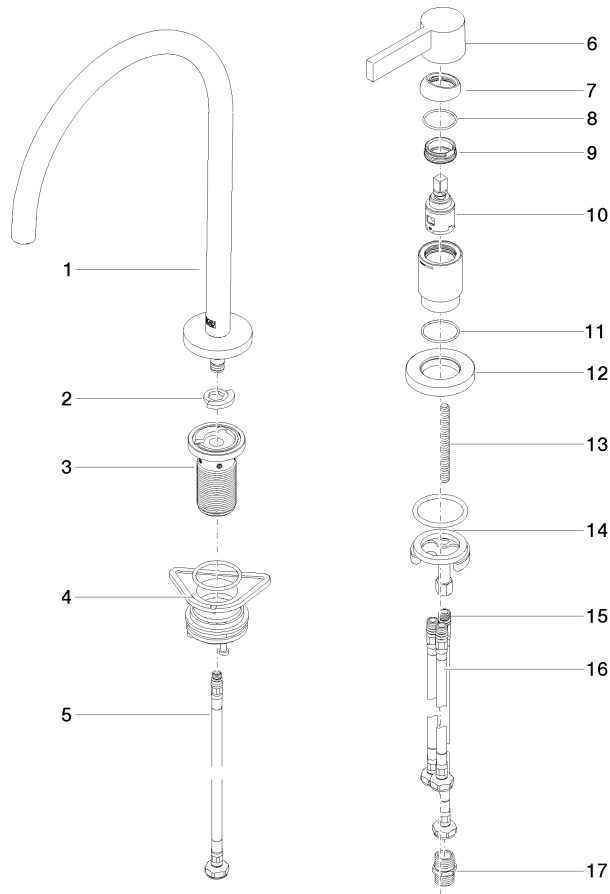

ST 110 110 0875
mm [inches]
1:5

Flow rate chart

Certificates

LGA_38639.

WRAS_240102014.

ST 110 110 0875

Spare parts list

No.	Item Number	Name	Quantity used	Delivery time
1	90 28 22 377 00-00	spout	1	10
2	12 820 970 90	Swivel limitation set -	1	2
3	90 30 01 299 00 90	shaft	1	2
4	04 23 10 044 08 90	fixing set	1	2
5	04 30 04 100 00 90	hose	1	2
6	90 20 87 003 00-00	handle	1	-
Spare part can no longer be ordered, please order the replacement item				
7	09 28 30 026-00	cover	1	10
8	09 14 10 091 90	seal	1	2
9	09 24 04 266 90	nut	1	2
10	90 15 05 042 00 90	cartridge	1	2
11	09 14 10 110 90	seal	1	2
12	09 27 97 040-00	rosette	1	10
13	09 31 11 011 90	pin	1	2
14	04 30 11 085 97 90	fixing set	1	2
15	04 30 04 104 00 90	hose	1	2
16	04 30 04 105 00 90	hose	2	2
17	90 24 03 250 00 90	nipple	1	2

**TARA ULTRA Two-hole mixer with individual rosettes with profi spray set -
Chrome**

TARA ULTRA

ST 110 110 0875

- spray flow
- automatic diverter for spout/Profi spray set
- height of mixer 665 mm
- individual rosette diameter 55mm
- profi spray hole diameter 30mm
- sprayface with anti-scaling system
- lead-free

ST 110 110 0875
Parts for other finishes can be found here: Brushed Platinum

Spare parts list

No.	Item Number	Name	Quantity used	Delivery time
1	90 17 09 046 12 90	diverter	1	2
2	90 24 03 250 00 90	nipple	1	2
3	04 23 10 004 03 90	fixing set	1	2
4	09 18 40 090 90	sleeve	1	2
5	04 30 04 104 00 90	hose	1	2
6	90 27 86 000 00-00	rosette	1	-
Spare part can no longer be ordered, please order the replacement item				
7	09 14 10 120 90	seal	1	2
8	09 14 10 031 90	seal	1	2
9	04 17 20 014 00-00	holder	1	10
10	09 31 11 049 90	pin	1	2
11	09 14 15 012 90	ring	1	2
12	09 14 10 003 90	seal	1	2
13	09 30 01 067 10-00	adaptor	1	10
14	90 23 01 141 00 90	back-flow preventer	1	2
15	09 23 01 046 90	back-flow preventer	1	2
16	90 30 02 065 00-00	hose	1	10
17	09 16 02 034 90	spring	1	2
18	90 18 40 035 00 90	sleeve	1	2
19	04 12 11 094 10-00	shower	1	10