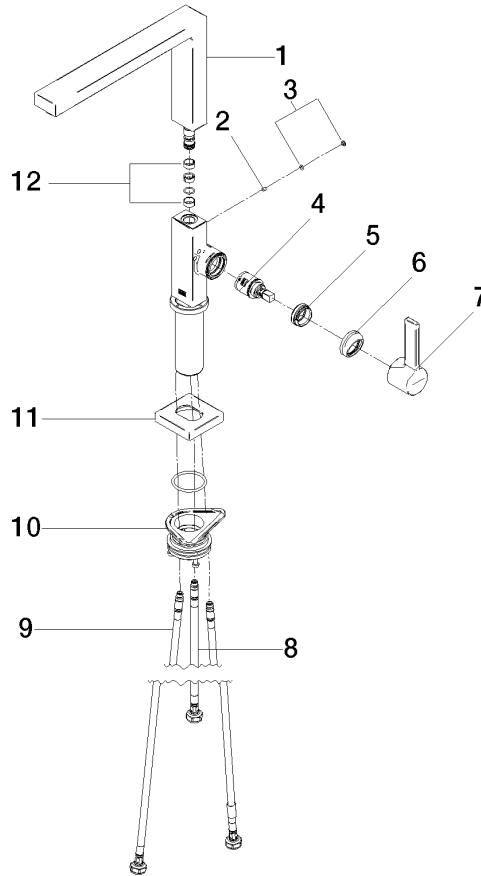

### Spare parts list

No.	Item Number	Name	Quantity used	Delivery time
1	90 11 06 218 00-00	spout	1	-
Spare part can no longer be ordered, please order the replacement item				
2	09 31 11 044 90	pin	1	2
3	90 31 20 087 00-00	plug	1	10
4	90 15 05 042 00 90	cartridge	1	2
5	09 24 04 266 90	nut	1	2
6	90 28 30 052 00-00	cover	1	10
7	90 20 86 004 00-00	handle	1	10
8	04 30 04 100 00 90	hose	1	2
9	04 30 04 101 00 90	hose	2	2
10	90 30 10 057 00 90	fixing set	1	-
Spare part can no longer be ordered, please order the replacement item				
11	90 27 86 004 00-00	rosette	1	10
12	90 28 22 217 01-00	spout	1	10

ST 110 112 5680

- with angular rosette
- spray flow
- automatic spout/shower diverter
- height of mixer 190 mm
- hole diameter rinsing spray 32mm
- fabric braided hose 1500 mm
- sprayface with anti-scaling system
- lead-free

LOT Single-lever mixer with rinsing spray set - Chrome

---

LOT

ST 110 112 5680

ST 110 112 5680

mm [inches]

ST 110 112 5680

Parts for other finishes can be found here: [Brushed](#) [Platinum](#)