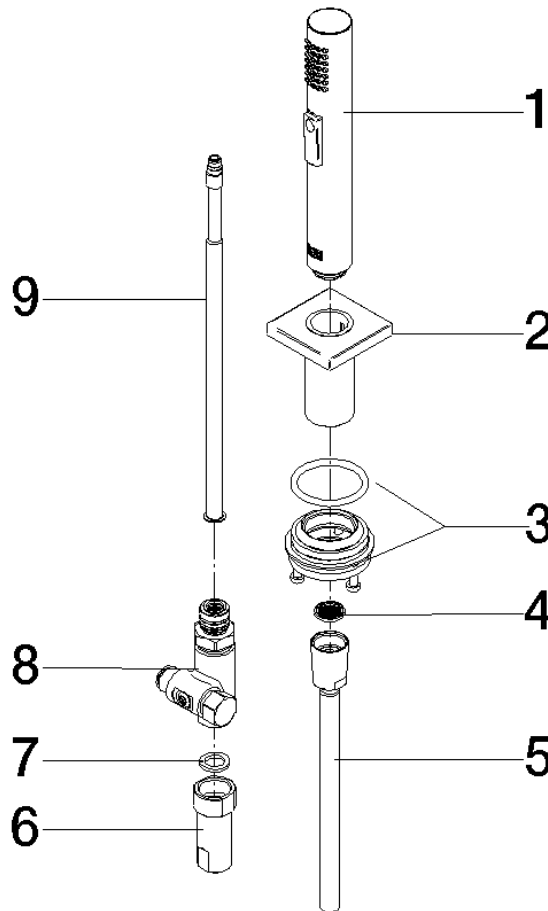

### Spare parts list

No.	Item Number	Name	Quantity used	Delivery time
1	90 11 06 218 00-00	spout	1	-
Spare part can no longer be ordered, please order the replacement item				
2	09 31 11 044 90	pin	1	2
3	90 31 20 087 00-00	plug	1	10
4	90 15 05 042 00 90	cartridge	1	2
5	09 24 04 266 90	nut	1	2
6	90 28 30 052 00-00	cover	1	10
7	90 20 86 004 00-00	handle	1	10
8	04 30 04 100 00 90	hose	1	2
9	04 30 04 101 00 90	hose	2	2
10	90 30 10 057 00 90	fixing set	1	-
Spare part can no longer be ordered, please order the replacement item				
11	90 27 86 004 00-00	rosette	1	10
12	90 28 22 217 01-00	spout	1	10

ST 110 112 5680

- with angular rosette
- spray flow
- automatic spout/shower diverter
- height of mixer 190 mm
- hole diameter rinsing spray 32mm
- fabric braided hose 1500 mm
- sprayface with anti-scaling system
- lead-free

LOT Single-lever mixer with rinsing spray set - Chrome

---

LOT

ST 110 112 5680

ST 110 112 5680

mm [inches]

ST 110 112 5680

Parts for other finishes can be found here: [Brushed](#) [Platinum](#)

**Spare parts list**

No.	Item Number	Name	Quantity used	Delivery time
1	04 12 11 158 00-00	shower	1	10
2	90 27 78 011 00-00	shaft	1	-
Spare part can no longer be ordered, please order the replacement item				
3	90 30 10 058 00 90	fixing set	1	10
4	09 23 01 039 90	sieve	1	2
5	90 30 02 062 00-00	hose	1	2
6	90 24 03 241 00 90	nipple	1	2
7	90 14 20 026 00 90	seal	1	2
8	90 17 09 046 12 90	diverter	1	2
9	90 28 20 068 00 90	connection	1	2