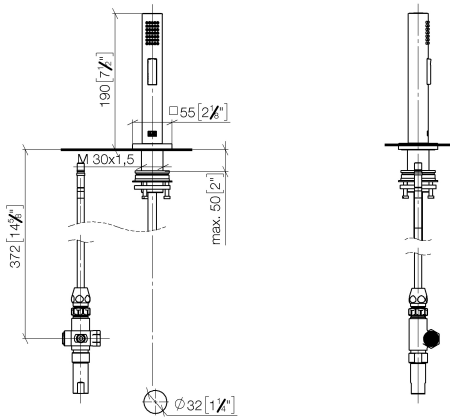

### Spare parts list

No.	Item Number	Name	Quantity used	Delivery time
1	90 11 06 218 00-00	spout	1	-
Spare part can no longer be ordered, please order the replacement item				
2	09 31 11 044 90	pin	1	2
3	90 31 20 087 00-00	plug	1	10
4	90 15 05 042 00 90	cartridge	1	2
5	09 24 04 266 90	nut	1	2
6	90 28 30 052 00-00	cover	1	10
7	90 20 86 004 00-00	handle	1	10
8	04 30 04 100 00 90	hose	1	2
9	04 30 04 101 00 90	hose	2	2
10	90 30 10 057 00 90	fixing set	1	-
Spare part can no longer be ordered, please order the replacement item				
11	90 27 86 004 00-00	rosette	1	10
12	90 28 22 217 01-00	spout	1	10

ST 110 112 5680

- with angular rosette
- spray flow
- automatic spout/shower diverter
- height of mixer 190 mm
- hole diameter rinsing spray 32mm
- fabric braided hose 1500 mm
- sprayface with anti-scaling system
- lead-free

LOT Single-lever mixer with rinsing spray set - Chrome

---

LOT

ST 110 112 5680

ST 110 112 5680

mm [inches]

ST 110 112 5680

Parts for other finishes can be found here: [Brushed](#) [Platinum](#)

**Spare parts list**

No.	Item Number	Name	Quantity used	Delivery time
1	04 12 11 158 00-00	shower	1	10
2	90 27 78 011 00-00	shaft	1	-
Spare part can no longer be ordered, please order the replacement item				
3	90 30 10 058 00 90	fixing set	1	10
4	09 23 01 039 90	sieve	1	2
5	90 30 02 062 00-00	hose	1	2
6	90 24 03 241 00 90	nipple	1	2
7	90 14 20 026 00 90	seal	1	2
8	90 17 09 046 12 90	diverter	1	2
9	90 28 20 068 00 90	connection	1	2