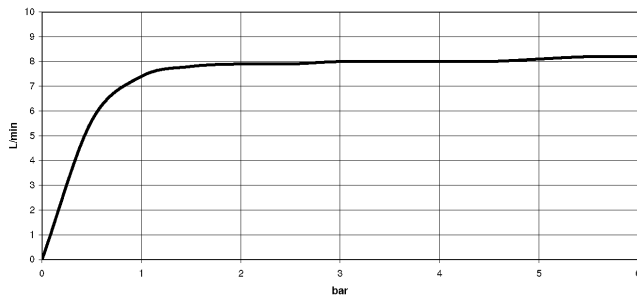

**Recommended miscellaneous**

**Rinsing spray set - Chrome** 27 723 970-00

ST 110 112 5680

**Flow rate chart**

**Certificates**

LGA\_38645.

ST 110 112 5680