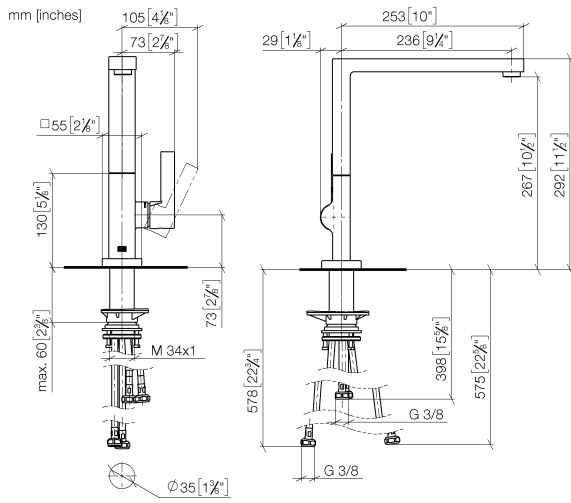

ST 110 112 5680