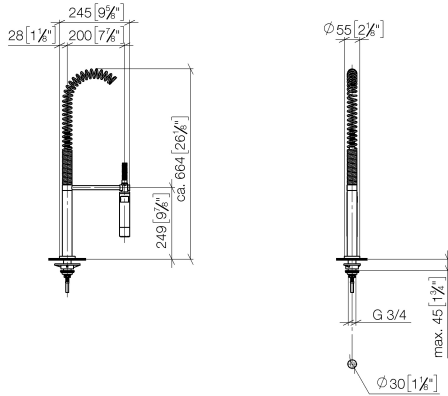

### Spare parts list

No.	Item Number	Name	Quantity used	Delivery time
1	90 28 22 226 01-06	spout	1	10
2	90 23 01 028 03-06	aerator	1	10
3	09 30 30 057 90	screw	1	2
4	09 11 10 088 10-06	connection	1	10
5	09 28 10 140-06	ring	1	10
6	04 30 04 064 00 90	hose	2	60
7	09 14 05 047 90	seal	1	2
8	04 30 11 038 00 90	fixing set	1	2
9	09 31 11 011 90	pin	1	2
10	90 20 89 010 10-06	handle	2	10
11	09 20 89 010-06	handle	2	60
12	90 12 12 007 00-06	base	2	10
13	90 30 11 029 00 90	disc	2	2
14	90 30 30 075 00 90	screw	2	2
15	09 21 02 140-06	sleeve	2	10
16	09 27 89 105-06	rosette	2	10
17	90 14 10 043 00 90	seal	2	2
18	90 17 11 040 51 90	side panel	2	2
19	90 23 30 040 00-06	threaded connector	4	10
20	12 501 970 90	High pressure hose 1/2" x 1/2" x 300 mm -	2	-
Spare part can no longer be ordered, please order the replacement item				
21	04 31 20 046 10 92	set	1	2

ST 110 201 5892

Fits: ELIO, TARA, TARA ULTRA

- spray flow
- automatic diverter for spout/Profi spray set
- height of mixer 665 mm
- individual rosette diameter 55mm
- profi spray hole diameter 30mm
- sprayface with anti-scaling system
- lead-free

## TARA Three-hole mixer with profi spray set - Brushed Platinum

---

TARA

ST 110 201 5892

ST 110 201 5892

mm [inches]  
M 1:10

Flow rate chart

Certificates