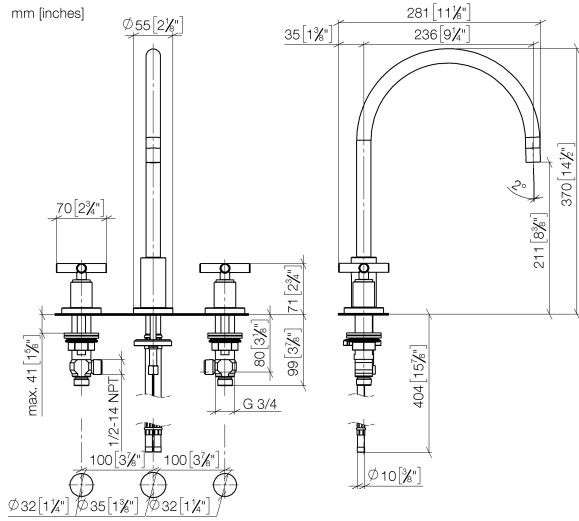

## TARA Three-hole mixer with profi spray set - Brushed Platinum

---

TARA

ST 110 201 5892

ST 110 201 5892

- 235mm projection
- pivotable spout 360°
- air-enriched flow
- height of mixer 370 mm
- height up to aerator 212 mm
- hole diameter spout 35 mm
- hole diameter valve 32 mm
- max. flow 7 l/min at 3 bar flow pressure
- lead-free
- This product can help a building meet the requirements of Green Building Rating Systems, e.g. LEED®, BREEAM®, DGNB
- WRAS 2107052

**Flow rate chart**

**Certificates**

WRAS\_2107052.

ETA\_18514.

LGA\_19166.

GDV\_0400289.

ST 110 201 5892

Parts for other finishes can be found here: [Chrome](#)

### Spare parts list

No.	Item Number	Name	Quantity used	Delivery time
1	90 28 22 226 01-06	spout	1	10
2	90 23 01 028 03-06	aerator	1	10
3	09 30 30 057 90	screw	1	2
4	09 11 10 088 10-06	connection	1	10
5	09 28 10 140-06	ring	1	10
6	04 30 04 064 00 90	hose	2	60
7	09 14 05 047 90	seal	1	2
8	04 30 11 038 00 90	fixing set	1	2
9	09 31 11 011 90	pin	1	2
10	90 20 89 010 10-06	handle	2	10
11	09 20 89 010-06	handle	2	60
12	90 12 12 007 00-06	base	2	10
13	90 30 11 029 00 90	disc	2	2
14	90 30 30 075 00 90	screw	2	2
15	09 21 02 140-06	sleeve	2	10
16	09 27 89 105-06	rosette	2	10
17	90 14 10 043 00 90	seal	2	2
18	90 17 11 040 51 90	side panel	2	2
19	90 23 30 040 00-06	threaded connector	4	10
20	12 501 970 90	High pressure hose 1/2" x 1/2" x 300 mm -	2	-
Spare part can no longer be ordered, please order the replacement item				
21	04 31 20 046 10 92	set	1	2

ST 110 201 5892

Fits: ELIO, TARA, TARA ULTRA

- spray flow
- automatic diverter for spout/Profi spray set
- height of mixer 665 mm
- individual rosette diameter 55mm
- profi spray hole diameter 30mm
- sprayface with anti-scaling system
- lead-free