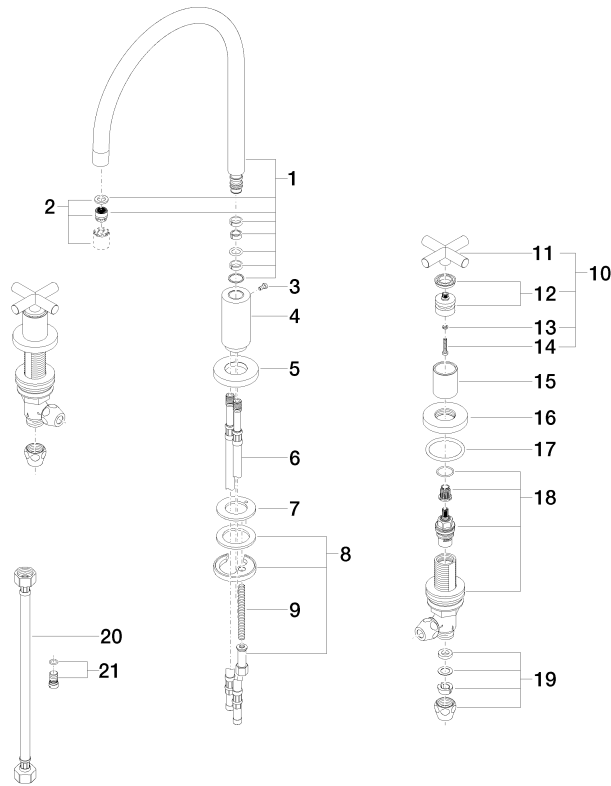

## TARA Three-hole mixer with profi spray set - Platinum

---

TARA

ST 110 201 5892

ST 110 201 5892

- 235mm projection
- pivotable spout 360°
- air-enriched flow
- height of mixer 370 mm
- height up to aerator 212 mm
- hole diameter spout 35 mm
- hole diameter valve 32 mm
- max. flow 7 l/min at 3 bar flow pressure
- lead-free
- This product can help a building meet the requirements of Green Building Rating Systems, e.g. LEED®, BREEAM®, DGNB
- WRAS 2107052

### Spare parts list

No.	Item Number	Name	Quantity used	Delivery time
1	90 28 22 226 01-08	spout	1	40
2	90 23 01 028 03-08	aerator	1	40
3	09 30 30 057 90	screw	1	2
4	09 11 10 088 10-08	connection	1	40
5	09 28 10 140-08	ring	1	40
6	04 30 04 064 00 90	hose	2	60
7	09 14 05 047 90	seal	1	2
8	04 30 11 038 00 90	fixing set	1	2
9	09 31 11 011 90	pin	1	2
10	90 20 89 010 10-08	handle	2	40
11	09 20 89 010-08	handle	2	60
12	90 12 12 007 00-08	base	2	40
13	90 30 11 029 00 90	disc	2	2
14	90 30 30 075 00 90	screw	2	2
15	09 21 02 140-08	sleeve	2	40
16	09 27 89 105-08	rosette	2	40
17	90 14 10 043 00 90	seal	2	2
18	90 17 11 040 51 90	side panel	2	2
19	90 23 30 040 00-08	threaded connector	4	40
20	12 501 970 90	High pressure hose 1/2" x 1/2" x 300 mm -	2	-
Spare part can no longer be ordered, please order the replacement item				
21	04 31 20 046 10 92	set	1	2

ST 110 201 5892

Fits: ELIO, TARA, TARA ULTRA

- spray flow
- automatic diverter for spout/Profi spray set
- height of mixer 665 mm
- individual rosette diameter 55mm
- profi spray hole diameter 30mm
- sprayface with anti-scaling system
- lead-free