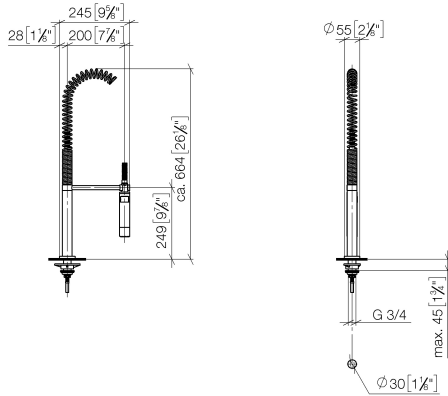

### Spare parts list

No.	Item Number	Name	Quantity used	Delivery time
1	90 28 22 226 01-08	spout	1	40
2	90 23 01 028 03-08	aerator	1	40
3	09 30 30 057 90	screw	1	2
4	09 11 10 088 10-08	connection	1	40
5	09 28 10 140-08	ring	1	40
6	04 30 04 064 00 90	hose	2	60
7	09 14 05 047 90	seal	1	2
8	04 30 11 038 00 90	fixing set	1	2
9	09 31 11 011 90	pin	1	2
10	90 20 89 010 10-08	handle	2	40
11	09 20 89 010-08	handle	2	60
12	90 12 12 007 00-08	base	2	40
13	90 30 11 029 00 90	disc	2	2
14	90 30 30 075 00 90	screw	2	2
15	09 21 02 140-08	sleeve	2	40
16	09 27 89 105-08	rosette	2	40
17	90 14 10 043 00 90	seal	2	2
18	90 17 11 040 51 90	side panel	2	2
19	90 23 30 040 00-08	threaded connector	4	40
20	12 501 970 90	High pressure hose 1/2" x 1/2" x 300 mm -	2	-
Spare part can no longer be ordered, please order the replacement item				
21	04 31 20 046 10 92	set	1	2

ST 110 201 5892

Fits: ELIO, TARA, TARA ULTRA

- spray flow
- automatic diverter for spout/Profi spray set
- height of mixer 665 mm
- individual rosette diameter 55mm
- profi spray hole diameter 30mm
- sprayface with anti-scaling system
- lead-free

## TARA Three-hole mixer with profi spray set - Platinum

---

TARA

ST 110 201 5892

ST 110 201 5892

mm [inches]  
M 1:10

Flow rate chart

Certificates