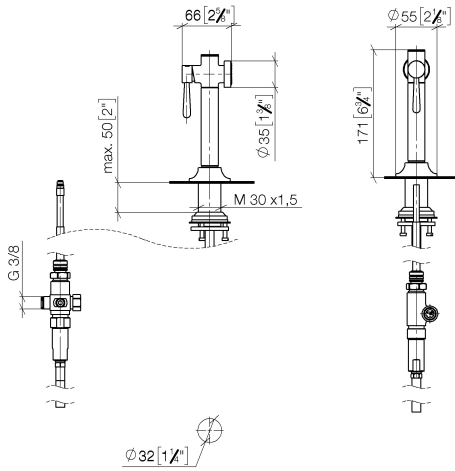

VAIA Two-hole bridge mixer with rinsing spray set - Brushed Durabronss (23kt Gold)

VAIA

ST 110 202 1809

- with round rosette
- spray flow
- automatic spout/shower diverter
- height of mixer 171 mm
- hole diameter rinsing spray 32mm
- fabric braided hose 1500 mm
- sprayface with anti-scaling system
- lead-free
- This product can help a building meet the requirements of Green Building Rating Systems, e.g. LEED®, BREEAM®, DGNB

ST 110 202 1800
mm [inches]

Flow rate chart

Certificates

LGA_38634.

ST 110 202 1809
Parts for other
finishes can be found
here: Chrome

Spare parts list

No.	Item Number	Name	Quantity used	Delivery time
1	90 12 11 096 12-28	shower	1	-
Spare part can no longer be ordered, please order the replacement item				
2	90 18 40 085 00 90	sleeve	1	2
3	90 30 01 142 00-28	shaft	1	-
Spare part can no longer be ordered, please order the replacement item				
4	04 23 10 047 00 92	fixing set	1	60
5	90 30 02 062 00-28	hose	1	20
6	90 24 03 241 00 90	nipple	1	2
7	90 17 09 046 12 90	diverter	1	2
8	90 28 20 068 00 90	connection	1	2

ST 110 202 1800
mm [inches]
1:5

Flow rate chart

Certificates

LGA_38632.

ST 110 202 1809
Parts for other
finishes can be found
here: Chrome

Spare parts list

No.	Item Number	Name	Quantity used	Delivery time
1	90 28 22 396 00-28	spout	1	-
Spare part can no longer be ordered, please order the replacement item				
2	90 20 80 057 00-28	handle	2	-
Spare part can no longer be ordered, please order the replacement item				
3	90 12 12 232 00 90	fixing cap	2	2
4	90 90 03 130 00 90	top	1	2
5	04 30 11 040 00 90	fixing set	2	2
6	04 30 04 100 00 90	hose	2	2
7	04 30 04 101 00 90	hose	2	2
8	90 90 03 131 00 90	top	1	2