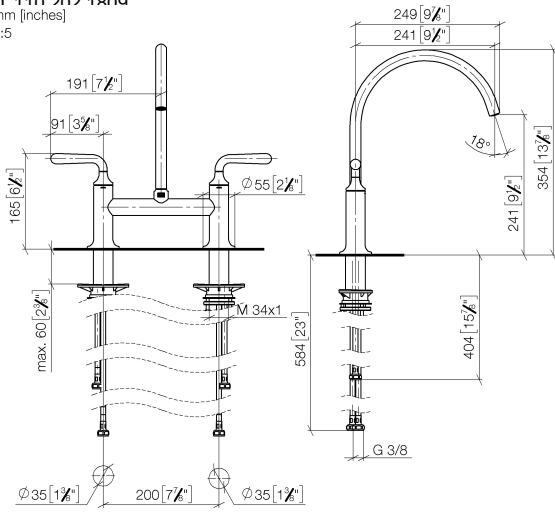

ST 110 202 1800
mm [inches]

Flow rate chart

Certificates

LGA_38634.

ST 110 202 1809
Parts for other
finishes can be found
here: Chrome

Spare parts list

No.	Item Number	Name	Quantity used	Delivery time
1	90 12 11 096 12-28	shower	1	-
Spare part can no longer be ordered, please order the replacement item				
2	90 18 40 085 00 90	sleeve	1	2
3	90 30 01 142 00-28	shaft	1	-
Spare part can no longer be ordered, please order the replacement item				
4	04 23 10 047 00 92	fixing set	1	60
5	90 30 02 062 00-28	hose	1	20
6	90 24 03 241 00 90	nipple	1	2
7	90 17 09 046 12 90	diverter	1	2
8	90 28 20 068 00 90	connection	1	2

ST 110 202 1800
mm [inches]
1:5

Flow rate chart

Certificates

LGA_38632.

ST 110 202 1809
Parts for other
finishes can be found
here: Chrome

Spare parts list

No.	Item Number	Name	Quantity used	Delivery time
1	90 28 22 396 00-28	spout	1	-
Spare part can no longer be ordered, please order the replacement item				
2	90 20 80 057 00-28	handle	2	-
Spare part can no longer be ordered, please order the replacement item				
3	90 12 12 232 00 90	fixing cap	2	2
4	90 90 03 130 00 90	top	1	2
5	04 30 11 040 00 90	fixing set	2	2
6	04 30 04 100 00 90	hose	2	2
7	04 30 04 101 00 90	hose	2	2
8	90 90 03 131 00 90	top	1	2