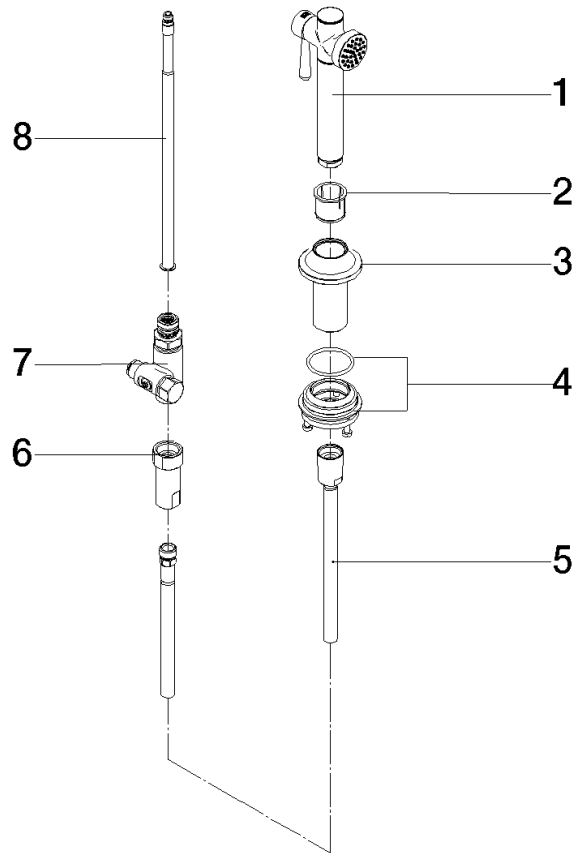

ST 110 202 1800
mm [inches]

Flow rate chart

Certificates

LGA_38634.

ST 110 202 1809
Parts for other
finishes can be found
here: Chrome

Spare parts list

No.	Item Number	Name	Quantity used	Delivery time
1	90 12 11 096 12-28	shower	1	-
Spare part can no longer be ordered, please order the replacement item				
2	90 18 40 085 00 90	sleeve	1	2
3	90 30 01 142 00-28	shaft	1	-
Spare part can no longer be ordered, please order the replacement item				
4	04 23 10 047 00 92	fixing set	1	60
5	90 30 02 062 00-28	hose	1	20
6	90 24 03 241 00 90	nipple	1	2
7	90 17 09 046 12 90	diverter	1	2
8	90 28 20 068 00 90	connection	1	2

VAIA Two-hole bridge mixer with rinsing spray set - Brushed Durabronss (23kt Gold)

VAIA

ST 110 202 1809

- 241mm projection
- pivotable spout 360°
- air-enriched flow
- max. flow 7 l/min at 3 bar flow pressure
- lead-free
- This product can help a building meet the requirements of Green Building Rating Systems, e.g. LEED®, BREEAM®, DGNB

ST 110 202 1800
mm [inches]
1:5

Flow rate chart

Certificates

LGA_38632.

ST 110 202 1809
Parts for other
finishes can be found
here: Chrome

Spare parts list

No.	Item Number	Name	Quantity used	Delivery time
1	90 28 22 396 00-28	spout	1	-
Spare part can no longer be ordered, please order the replacement item				
2	90 20 80 057 00-28	handle	2	-
Spare part can no longer be ordered, please order the replacement item				
3	90 12 12 232 00 90	fixing cap	2	2
4	90 90 03 130 00 90	top	1	2
5	04 30 11 040 00 90	fixing set	2	2
6	04 30 04 100 00 90	hose	2	2
7	04 30 04 101 00 90	hose	2	2
8	90 90 03 131 00 90	top	1	2