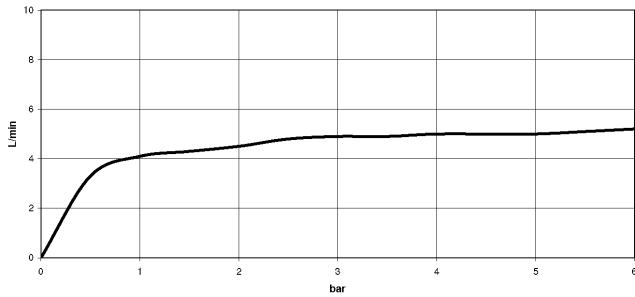

ST 110 202 1800
mm [inches]

Flow rate chart

Certificates

LGA_38634.

ST 110 202 1809
Parts for other
finishes can be found
here: Chrome

Spare parts list

No.	Item Number	Name	Quantity used	Delivery time
1	90 12 11 096 12-28	shower	1	-
Spare part can no longer be ordered, please order the replacement item				
2	90 18 40 085 00 90	sleeve	1	2
3	90 30 01 142 00-28	shaft	1	-
Spare part can no longer be ordered, please order the replacement item				
4	04 23 10 047 00 92	fixing set	1	60
5	90 30 02 062 00-28	hose	1	20
6	90 24 03 241 00 90	nipple	1	2
7	90 17 09 046 12 90	diverter	1	2
8	90 28 20 068 00 90	connection	1	2