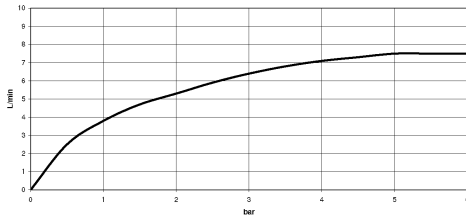

ST 110 202 1800
mm [inches]
1:5

Flow rate chart

Certificates

LGA_38632.

ST 110 202 1809
Parts for other
finishes can be found
here: Chrome

Spare parts list

No.	Item Number	Name	Quantity used	Delivery time
1	90 28 22 396 00-28	spout	1	-
Spare part can no longer be ordered, please order the replacement item				
2	90 20 80 057 00-28	handle	2	-
Spare part can no longer be ordered, please order the replacement item				
3	90 12 12 232 00 90	fixing cap	2	2
4	90 90 03 130 00 90	top	1	2
5	04 30 11 040 00 90	fixing set	2	2
6	04 30 04 100 00 90	hose	2	2
7	04 30 04 101 00 90	hose	2	2
8	90 90 03 131 00 90	top	1	2