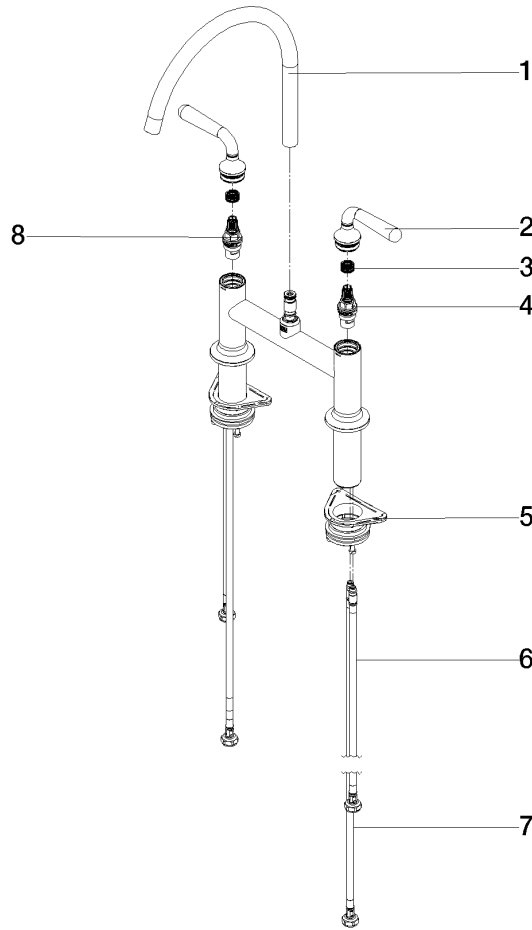

ST 110 202 1800
mm [inches]

Flow rate chart

Certificates

LGA_38634.

ST 110 202 1809
Parts for other
finishes can be found
here: Chrome

Spare parts list

No.	Item Number	Name	Quantity used	Delivery time
1	90 12 11 096 12-28	shower	1	-
Spare part can no longer be ordered, please order the replacement item				
2	90 18 40 085 00 90	sleeve	1	2
3	90 30 01 142 00-28	shaft	1	-
Spare part can no longer be ordered, please order the replacement item				
4	04 23 10 047 00 92	fixing set	1	60
5	90 30 02 062 00-28	hose	1	20
6	90 24 03 241 00 90	nipple	1	2
7	90 17 09 046 12 90	diverter	1	2
8	90 28 20 068 00 90	connection	1	2

ST 110 202 1800
mm [inches]
1:5

Flow rate chart

Certificates

LGA_38632.

ST 110 202 1809
Parts for other
finishes can be found
here: Chrome

Spare parts list

No.	Item Number	Name	Quantity used	Delivery time
1	90 28 22 396 00-28	spout	1	-
Spare part can no longer be ordered, please order the replacement item				
2	90 20 80 057 00-28	handle	2	-
Spare part can no longer be ordered, please order the replacement item				
3	90 12 12 232 00 90	fixing cap	2	2
4	90 90 03 130 00 90	top	1	2
5	04 30 11 040 00 90	fixing set	2	2
6	04 30 04 100 00 90	hose	2	2
7	04 30 04 101 00 90	hose	2	2
8	90 90 03 131 00 90	top	1	2