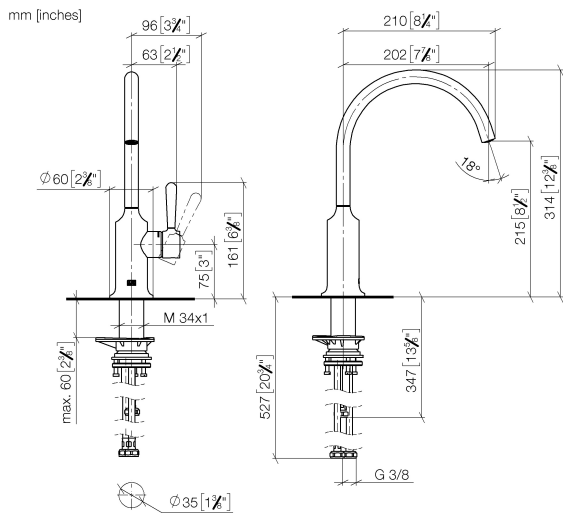

ST 110 202 4809