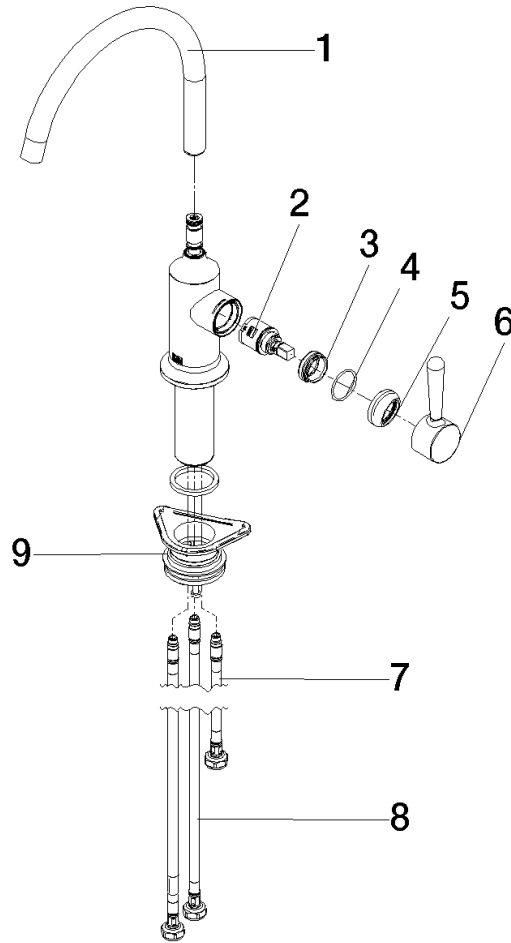

ST 110 202 4809

Spare parts list

No.	Item Number	Name	Quantity used	Delivery time
1	90 28 22 313 02-00	spout	1	10
2	90 15 05 042 00 90	cartridge	1	2
3	09 24 04 266 90	nut	1	2
4	09 14 10 091 90	seal	1	2
5	90 28 30 052 00-00	cover	1	10
6	90 20 80 050 00-00	handle	1	10
7	04 30 04 100 00 90	hose	1	2
8	04 30 04 101 00 90	hose	2	2
9	04 23 10 044 08 90	fixing set	1	2

ST 110 202 4809

- with round rosette
- spray flow
- automatic spout/shower diverter
- height of mixer 202 mm
- hole diameter rinsing spray 32mm
- fabric braided hose 1500 mm
- sprayface with anti-scaling system
- lead-free