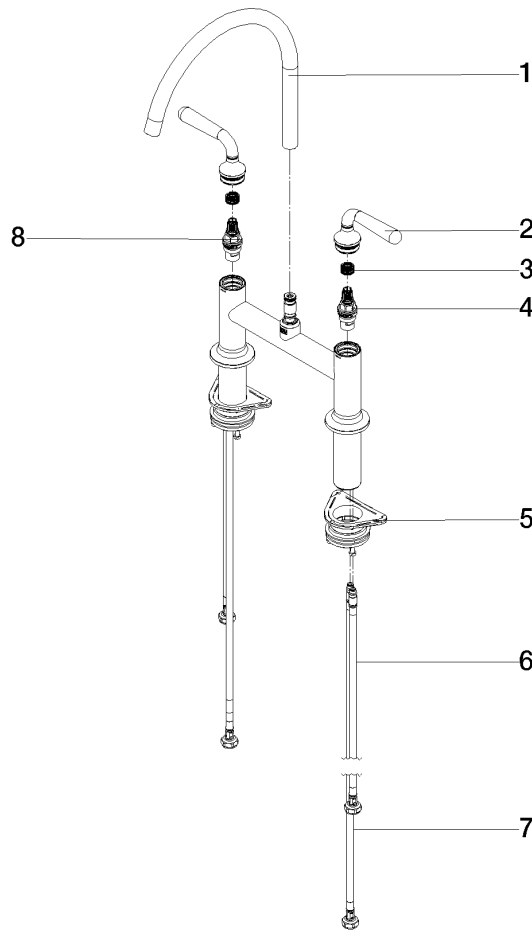

Recommended miscellaneous

VAIA Dispenser with rosette - Brushed Durabronss (23kt Gold) 82 434 809-28

ST 110 202 BR00
mm [inches]
1:5

Flow rate chart

Certificates

LGA_38632.

ST 110 202 6809
Parts for other
finishes can be found
here: Chrome

Spare parts list

No.	Item Number	Name	Quantity used	Delivery time
1	90 28 22 396 00-28	spout	1	-
Spare part can no longer be ordered, please order the replacement item				
2	90 20 80 057 00-28	handle	2	-
Spare part can no longer be ordered, please order the replacement item				
3	90 12 12 232 00 90	fixing cap	2	2
4	90 90 03 130 00 90	top	1	2
5	04 30 11 040 00 90	fixing set	2	2
6	04 30 04 100 00 90	hose	2	2
7	04 30 04 101 00 90	hose	2	2
8	90 90 03 131 00 90	top	1	2

VAIA Two-hole bridge mixer with rinsing spray set - Brushed Durabronss (23kt Gold)

VAIA

ST 110 202 6809

- with round rosette
- spray flow
- automatic spout/shower diverter
- height of mixer 202 mm
- hole diameter rinsing spray 32mm
- fabric braided hose 1500 mm
- sprayface with anti-scaling system
- lead-free