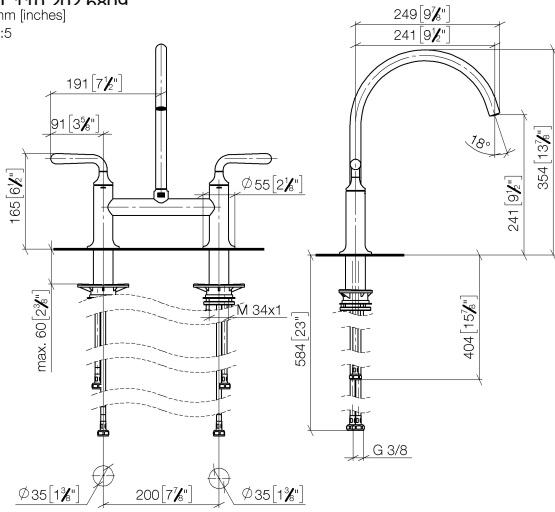

ST 110 202 BR00
mm [inches]
1:5

Flow rate chart