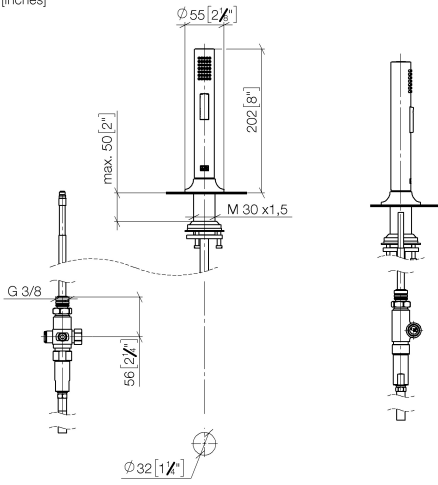

Spare parts list

No.	Item Number	Name	Quantity used	Delivery time
1	90 28 22 396 00-28	spout	1	-
Spare part can no longer be ordered, please order the replacement item				
2	90 20 80 057 00-28	handle	2	-
Spare part can no longer be ordered, please order the replacement item				
3	90 12 12 232 00 90	fixing cap	2	2
4	90 90 03 130 00 90	top	1	2
5	04 30 11 040 00 90	fixing set	2	2
6	04 30 04 100 00 90	hose	2	2
7	04 30 04 101 00 90	hose	2	2
8	90 90 03 131 00 90	top	1	2

VAIA Two-hole bridge mixer with rinsing spray set - Brushed Durabronss (23kt Gold)

VAIA

ST 110 202 6809

- with round rosette
- spray flow
- automatic spout/shower diverter
- height of mixer 202 mm
- hole diameter rinsing spray 32mm
- fabric braided hose 1500 mm
- sprayface with anti-scaling system
- lead-free

Can only be combined with 33810809, 33826809, 19815809, 19825809.

Intrinsic protection against back flow.

Residual water may emerge from the spray after closing.

Operating unit can be positioned freely.

	Brushed Durabronss (23kt Gold)	27 731 809-28
	Chrome	27 731 809-00
	Brushed Platinum	27 731 809-06
	Platinum	27 731 809-08
	Durabronss (23kt Gold)	27 731 809-09
	Dark Chrome	27 731 809-19
	Matte Black	27 731 809-33
	Brushed Champagne (22kt Gold)	27 731 809-46
	Champagne (22kt Gold)	27 731 809-47
	Brushed Chrome	27 731 809-93
	Brushed Dark Platinum	27 731 809-99

VAIA Two-hole bridge mixer with rinsing spray set - Brushed Durabron (23kt Gold)

VAIA

ST 110 202 6809

ST 110 202 BR09
mm [inches]

Certificates

Belgaqua_24-005-
27_3.

VAIA Two-hole bridge mixer with rinsing spray set - Brushed Durabronz (23kt Gold)