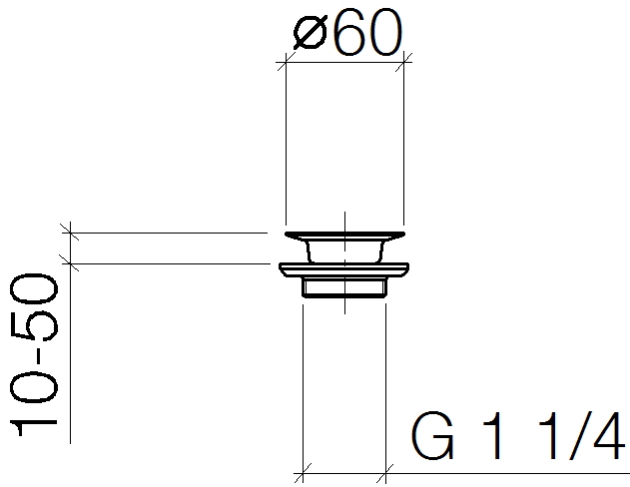

Grated waste 1 1/4" - Brushed Platinum

IMO

10 100 970

Fits: IMO, LULU, MADISON, MEM, TARA,
CL.1, LISSÉ, VAIA, META, CYO

	Brushed Platinum	10 100 970-06
	Chrome	10 100 970-00
	Platinum	10 100 970-08
	Durabress (23kt Gold)	10 100 970-09
	Dark Chrome	10 100 970-19
	Light Gold	10 100 970-26
	Brushed Light Gold	10 100 970-27
	Brushed Durabress (23kt Gold)	10 100 970-28
	Brushed Bronze	10 100 970-42
	Brushed Champagne (22kt Gold)	10 100 970-46
	Champagne (22kt Gold)	10 100 970-47
	Brushed Chrome	10 100 970-93
	Brushed Dark Platinum	10 100 970-99

Grated waste 1 1/4" - Brushed Platinum

IMO

10 100 970

10 100 970

10 100 970

Product version from 10/1/2023

Parts for other finishes can be found here: [Chrome](#)

Grated waste 1 1/4" - Brushed Platinum