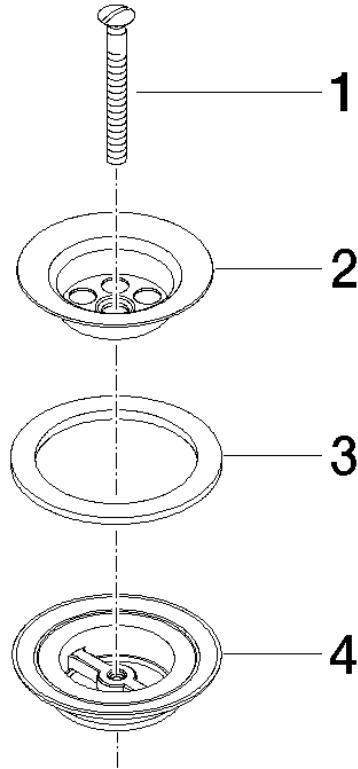

Grated waste 1 1/4" - Brushed Platinum

IMO

10 100 970

Fits: IMO, LULU, MADISON, MEM, TARA,
CL.1, LISSÉ, VAIA, META, CYO

	Brushed Platinum	10 100 970-06
	Chrome	10 100 970-00
	Platinum	10 100 970-08
	Durabress (23kt Gold)	10 100 970-09
	Dark Chrome	10 100 970-19
	Light Gold	10 100 970-26
	Brushed Light Gold	10 100 970-27
	Brushed Durabress (23kt Gold)	10 100 970-28
	Brushed Bronze	10 100 970-42
	Brushed Champagne (22kt Gold)	10 100 970-46
	Champagne (22kt Gold)	10 100 970-47
	Brushed Chrome	10 100 970-93
	Brushed Dark Platinum	10 100 970-99

Grated waste 1 1/4" - Brushed Platinum

IMO

10 100 970

10 100 970

10 100 970

Product version from 10/1/2023

Parts for other finishes can be found here: [Chrome](#)

Grated waste 1 1/4" - Brushed Platinum

IMO

10 100 970

Spare parts list

Product version from 10/1/2023

No.	Item Number	Name	Quantity used	Delivery time
	09 14 03 005 90	seal	2	60