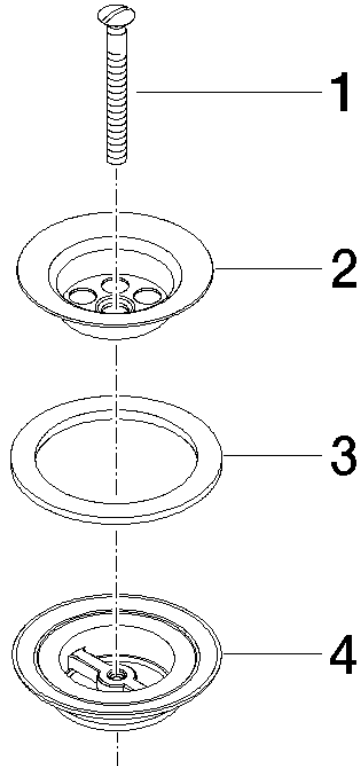

**Grated waste 1 1/4" - Brushed Light Gold**

IMO

10 100 970

Fits: IMO, LULU, MADISON, MEM, TARA,  
CL.1, LISSÉ, VAIA, META, CYO

	Brushed Light Gold	10 100 970-27
	Chrome	10 100 970-00
	Brushed Platinum	10 100 970-06
	Platinum	10 100 970-08
	Durabress (23kt Gold)	10 100 970-09
	Dark Chrome	10 100 970-19
	Light Gold	10 100 970-26
	Brushed Durabress (23kt Gold)	10 100 970-28
	Brushed Bronze	10 100 970-42
	Brushed Champagne (22kt Gold)	10 100 970-46
	Champagne (22kt Gold)	10 100 970-47
	Brushed Chrome	10 100 970-93
	Brushed Dark Platinum	10 100 970-99

## Grated waste 1 1/4" - Brushed Light Gold

---

IMO

10 100 970

10 100 970

10 100 970

**Product version from 10/1/2023**

Parts for other  
finishes can be found  
here: [Chrome](#)

## Grated waste 1 1/4" - Brushed Light Gold

IMO

10 100 970

#### Product version from 10/1/2023

No.	Item Number	Name	Quantity used	Delivery time
	09 30 30 115-27	screw	4	60