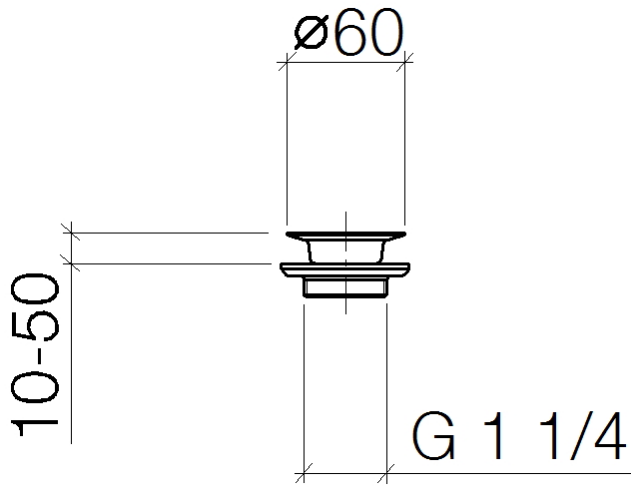

**Grated waste 1 1/4" - Brushed Light Gold**

IMO

10 100 970

Fits: IMO, LULU, MADISON, MEM, TARA,  
CL.1, LISSÉ, VAIA, META, CYO

	Brushed Light Gold	10 100 970-27
	Chrome	10 100 970-00
	Brushed Platinum	10 100 970-06
	Platinum	10 100 970-08
	Durabress (23kt Gold)	10 100 970-09
	Dark Chrome	10 100 970-19
	Light Gold	10 100 970-26
	Brushed Durabress (23kt Gold)	10 100 970-28
	Brushed Bronze	10 100 970-42
	Brushed Champagne (22kt Gold)	10 100 970-46
	Champagne (22kt Gold)	10 100 970-47
	Brushed Chrome	10 100 970-93
	Brushed Dark Platinum	10 100 970-99

## Grated waste 1 1/4" - Brushed Light Gold

---

IMO

10 100 970

10 100 970

10 100 970

**Product version from 10/1/2023**

Parts for other  
finishes can be found  
here: [Chrome](#)

## Grated waste 1 1/4" - Brushed Light Gold

IMO

10 100 970

#### Product version from 10/1/2023

No.	Item Number	Name	Quantity used	Delivery time
	09 30 30 115-27	screw	4	60