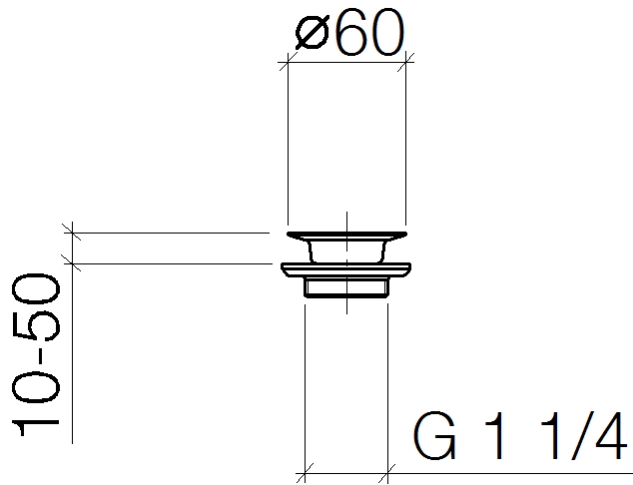

Grated waste 1 1/4" - Brushed Durabross (23kt Gold)

10 100 970 Product version from 10/1/2023

	Brushed Durabross (23kt Gold)	10 100 970-28
	Chrome	10 100 970-00
	Brushed Platinum	10 100 970-06
	Platinum	10 100 970-08
	Durabross (23kt Gold)	10 100 970-09
	Dark Chrome	10 100 970-19
	Light Gold	10 100 970-26
	Brushed Light Gold	10 100 970-27
	Brushed Bronze	10 100 970-42
	Brushed Champagne (22kt Gold)	10 100 970-46
	Champagne (22kt Gold)	10 100 970-47
	Brushed Chrome	10 100 970-93
	Brushed Dark Platinum	10 100 970-99

Grated waste 1 1/4" - Brushed Durabross (23kt Gold)

10 100 970 Product version from 10/1/2023

Grated waste 1 1/4" - Brushed Durabronz (23kt Gold)

10 100 970 Product version from 10/1/2023

Grated waste 1 1/4" - Brushed Durabrass (23kt Gold)

10 100 970 Product version from 10/1/2023

Parts for other finishes can be found here: [Chrome](#)

Spare parts list

No.	Item Number	Name	Quantity used	Delivery time
1	09 30 30 115-28	screw	1	20
2	09 11 01 005-28	strainer	1	20
3	09 14 03 005 90	seal	1	60
4	09 11 01 007-07	pop-up waste	1	60