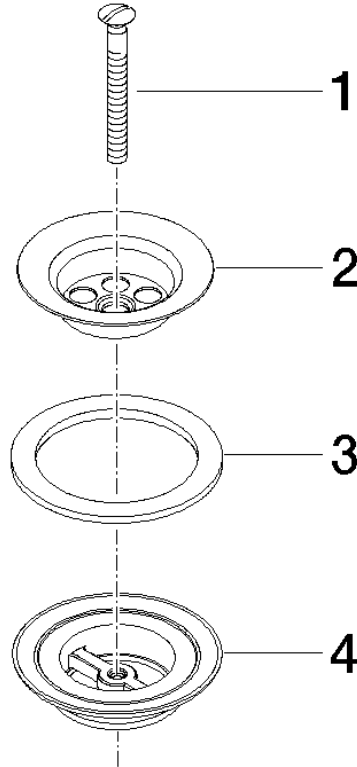

Grated waste 1 1/4" - Brushed Durabross (23kt Gold)

10 100 970 Product version from 10/1/2023

	Brushed Durabross (23kt Gold)	10 100 970-28
	Chrome	10 100 970-00
	Brushed Platinum	10 100 970-06
	Platinum	10 100 970-08
	Durabross (23kt Gold)	10 100 970-09
	Dark Chrome	10 100 970-19
	Light Gold	10 100 970-26
	Brushed Light Gold	10 100 970-27
	Brushed Bronze	10 100 970-42
	Brushed Champagne (22kt Gold)	10 100 970-46
	Champagne (22kt Gold)	10 100 970-47
	Brushed Chrome	10 100 970-93
	Brushed Dark Platinum	10 100 970-99

Grated waste 1 1/4" - Brushed Durabross (23kt Gold)

10 100 970 Product version from 10/1/2023

Grated waste 1 1/4" - Brushed Durabronz (23kt Gold)

10 100 970 Product version from 10/1/2023

Grated waste 1 1/4" - Brushed Durabrass (23kt Gold)

10 100 970 Product version from 10/1/2023

Parts for other finishes can be found here: [Chrome](#)

Spare parts list

No.	Item Number	Name	Quantity used	Delivery time
1	09 30 30 115-28	screw	1	20
2	09 11 01 005-28	strainer	1	20
3	09 14 03 005 90	seal	1	60
4	09 11 01 007-07	pop-up waste	1	60