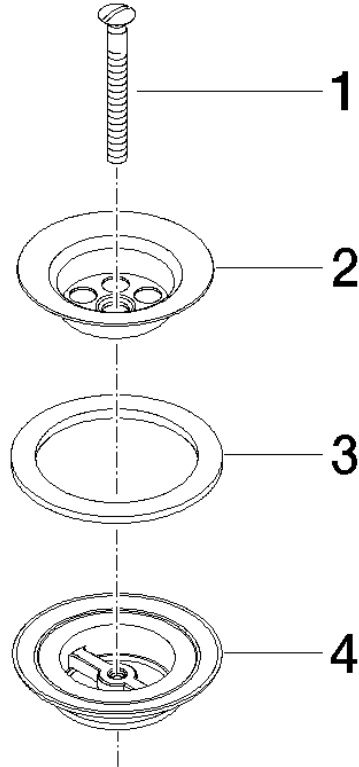

Grated waste 1 1/4" - Brushed Bronze

10 100 970 Product version from 10/1/2023

	Brushed Bronze	10 100 970-42
	Chrome	10 100 970-00
	Brushed Platinum	10 100 970-06
	Platinum	10 100 970-08
	Durabass (23kt Gold)	10 100 970-09
	Dark Chrome	10 100 970-19
	Light Gold	10 100 970-26
	Brushed Light Gold	10 100 970-27
	Brushed Durabass (23kt Gold)	10 100 970-28
	Brushed Champagne (22kt Gold)	10 100 970-46
	Champagne (22kt Gold)	10 100 970-47
	Brushed Chrome	10 100 970-93
	Brushed Dark Platinum	10 100 970-99

Grated waste 1 1/4" - Brushed Bronze

10 100 970 Product version from 10/1/2023

Grated waste 1 1/4" - Brushed Bronze

10 100 970 Product version from 10/1/2023

Grated waste 1 1/4" - Brushed Bronze

10 100 970 Product version from 10/1/2023

Parts for other finishes can be found here: [Chrome](#)

Spare parts list

No.	Item Number	Name	Quantity used	Delivery time
1	09 30 30 115-42	screw	1	60
2	09 11 01 005-42	strainer	1	60
3	09 14 03 005 90	seal	1	60
4	09 11 01 007-07	pop-up waste	1	60