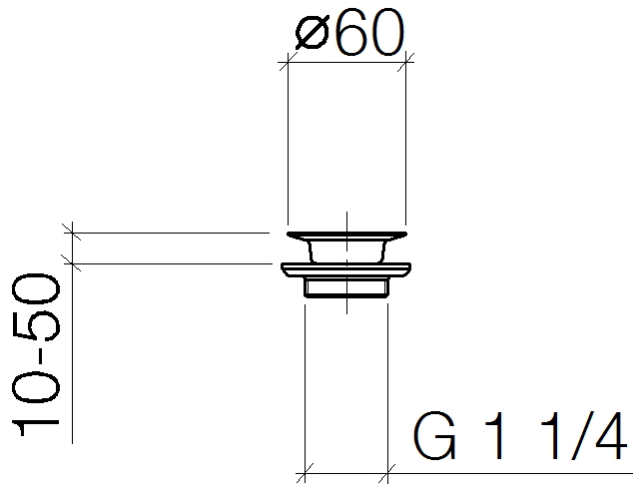

Grated waste 1 1/4" - Brushed Bronze

10 100 970 Product version from 10/1/2023

	Brushed Bronze	10 100 970-42
	Chrome	10 100 970-00
	Brushed Platinum	10 100 970-06
	Platinum	10 100 970-08
	Durabass (23kt Gold)	10 100 970-09
	Dark Chrome	10 100 970-19
	Light Gold	10 100 970-26
	Brushed Light Gold	10 100 970-27
	Brushed Durabass (23kt Gold)	10 100 970-28
	Brushed Champagne (22kt Gold)	10 100 970-46
	Champagne (22kt Gold)	10 100 970-47
	Brushed Chrome	10 100 970-93
	Brushed Dark Platinum	10 100 970-99

Grated waste 1 1/4" - Brushed Bronze

10 100 970 Product version from 10/1/2023

Grated waste 1 1/4" - Brushed Bronze

10 100 970 Product version from 10/1/2023

Grated waste 1 1/4" - Brushed Bronze

10 100 970 Product version from 10/1/2023