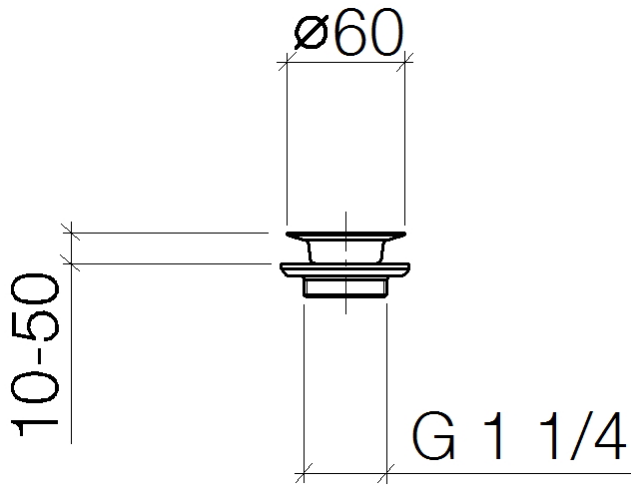

Grated waste 1 1/4" - Champagne (22kt Gold)

IMO

10 100 970

Fits: IMO, LULU, MADISON, MEM, TARA,
CL.1, LISSÉ, VAIA, META, CYO

	Champagne (22kt Gold)	10 100 970-47
	Chrome	10 100 970-00
	Brushed Platinum	10 100 970-06
	Platinum	10 100 970-08
	Durabross (23kt Gold)	10 100 970-09
	Dark Chrome	10 100 970-19
	Light Gold	10 100 970-26
	Brushed Light Gold	10 100 970-27
	Brushed Durabross (23kt Gold)	10 100 970-28
	Brushed Bronze	10 100 970-42
	Brushed Champagne (22kt Gold)	10 100 970-46
	Brushed Chrome	10 100 970-93
	Brushed Dark Platinum	10 100 970-99

Grated waste 1 1/4" - Champagne (22kt Gold)

IMO

10 100 970

10 100 970

10 100 970

Product version from 10/1/2023

Parts for other
finishes can be found
here: [Chrome](#)

Grated waste 1 1/4" - Champagne (22kt Gold)