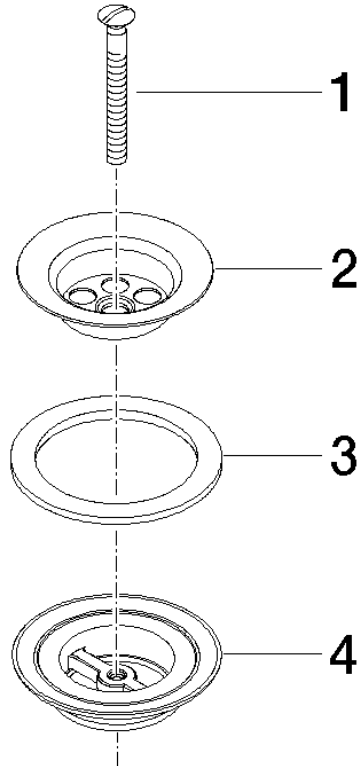

Grated waste 1 1/4" - Champagne (22kt Gold)

IMO

10 100 970

Fits: IMO, LULU, MADISON, MEM, TARA,
CL.1, LISSÉ, VAIA, META, CYO

	Champagne (22kt Gold)	10 100 970-47
	Chrome	10 100 970-00
	Brushed Platinum	10 100 970-06
	Platinum	10 100 970-08
	Durabross (23kt Gold)	10 100 970-09
	Dark Chrome	10 100 970-19
	Light Gold	10 100 970-26
	Brushed Light Gold	10 100 970-27
	Brushed Durabross (23kt Gold)	10 100 970-28
	Brushed Bronze	10 100 970-42
	Brushed Champagne (22kt Gold)	10 100 970-46
	Brushed Chrome	10 100 970-93
	Brushed Dark Platinum	10 100 970-99

Grated waste 1 1/4" - Champagne (22kt Gold)

IMO

10 100 970

10 100 970

10 100 970

Product version from 10/1/2023

Parts for other
finishes can be found
here: [Chrome](#)

Grated waste 1 1/4" - Champagne (22kt Gold)

IMO

10 100 970

Spare parts list

Product version from 10/1/2023

No.	Item Number	Name	Quantity used	Delivery time
	09 30 30 115-47	screw	4	30