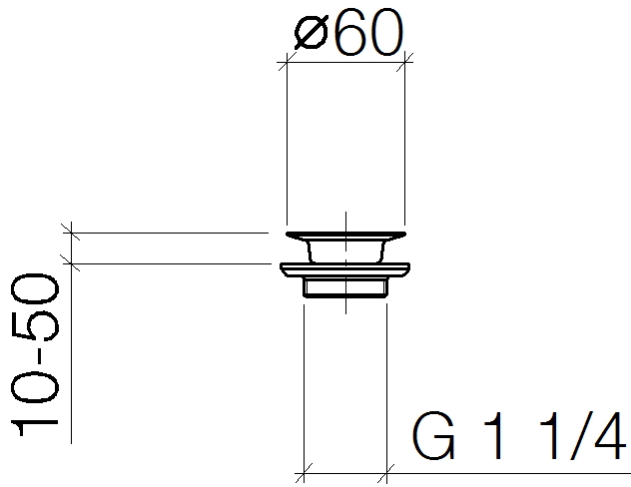

Grated waste 1 1/4" - Brushed Dark Platinum

IMO

10 100 970

Fits: IMO, LULU, MADISON, MEM, TARA,
CL.1, LISSÉ, VAIA, META, CYO

	Brushed Dark Platinum	10 100 970-99
	Chrome	10 100 970-00
	Brushed Platinum	10 100 970-06
	Platinum	10 100 970-08
	Durabrand (23kt Gold)	10 100 970-09
	Dark Chrome	10 100 970-19
	Light Gold	10 100 970-26
	Brushed Light Gold	10 100 970-27
	Brushed Durabrand (23kt Gold)	10 100 970-28
	Brushed Bronze	10 100 970-42
	Brushed Champagne (22kt Gold)	10 100 970-46
	Champagne (22kt Gold)	10 100 970-47
	Brushed Chrome	10 100 970-93

Grated waste 1 1/4" - Brushed Dark Platinum

IMO

10 100 970

10 100 970

10 100 970

Product version from 10/1/2023

Parts for other
finishes can be found
here: [Chrome](#)

Grated waste 1 1/4" - Brushed Dark Platinum