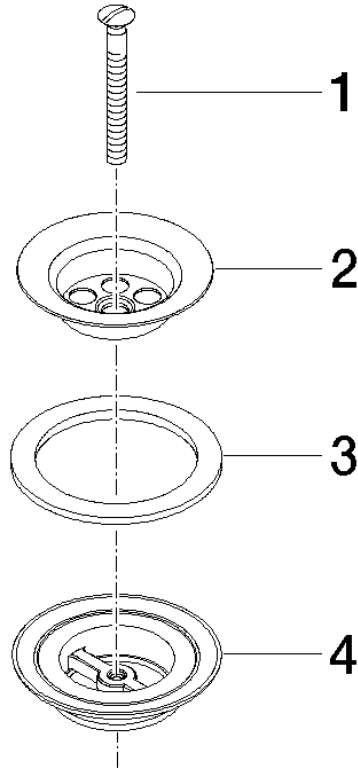

Grated waste 1 1/4" - Brushed Dark Platinum

IMO

10 100 970

Fits: IMO, LULU, MADISON, MEM, TARA,
CL.1, LISSÉ, VAIA, META, CYO

	Brushed Dark Platinum	10 100 970-99
	Chrome	10 100 970-00
	Brushed Platinum	10 100 970-06
	Platinum	10 100 970-08
	Durabrand (23kt Gold)	10 100 970-09
	Dark Chrome	10 100 970-19
	Light Gold	10 100 970-26
	Brushed Light Gold	10 100 970-27
	Brushed Durabrand (23kt Gold)	10 100 970-28
	Brushed Bronze	10 100 970-42
	Brushed Champagne (22kt Gold)	10 100 970-46
	Champagne (22kt Gold)	10 100 970-47
	Brushed Chrome	10 100 970-93

Grated waste 1 1/4" - Brushed Dark Platinum

IMO

10 100 970

10 100 970

10 100 970

Product version from 10/1/2023

Parts for other
finishes can be found
here: [Chrome](#)

Grated waste 1 1/4" - Brushed Dark Platinum

IMO

10 100 970

Spare parts list

Product version from 10/1/2023

No.	Item Number	Name	Quantity used	Delivery time
	09 30 30 115-99	screw	4	60