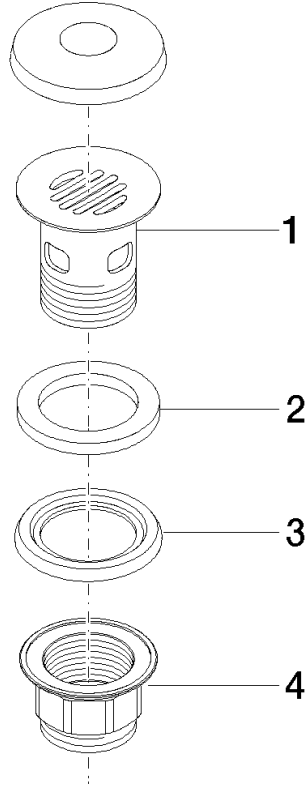

Grated waste 1 1/4" - Platinum

IMO

10 105 970

Fits: IMO, LULU, MADISON, MEM, TARA,
CL.1, LISSÉ, VAIA, META, CYO

	Platinum	10 105 970-08
	Chrome	10 105 970-00
	Brushed Platinum	10 105 970-06
	Durabass (23kt Gold)	10 105 970-09
	Dark Chrome	10 105 970-19
	Light Gold	10 105 970-26
	Brushed Light Gold	10 105 970-27
	Brushed Durabass (23kt Gold)	10 105 970-28
	Matte Black	10 105 970-33
	Brushed Bronze	10 105 970-42
	Brushed Champagne (22kt Gold)	10 105 970-46
	Champagne (22kt Gold)	10 105 970-47
	Brushed Chrome	10 105 970-93
	Brushed Dark Platinum	10 105 970-99

Grated waste 1 1/4" - Platinum

IMO

10 105 970

Only suitable for basins with an overflow.

10 105 970

10 105 970

Product version from 10/1/2023

Parts for other finishes can be found here: [Chrome](#)

Grated waste 1 1/4" - Platinum

IMO

10 105 970

Spare parts list

Product version from 10/1/2023

No.	Item Number	Name	Quantity used	Delivery time
	09 11 01 027-08	cup	4	60