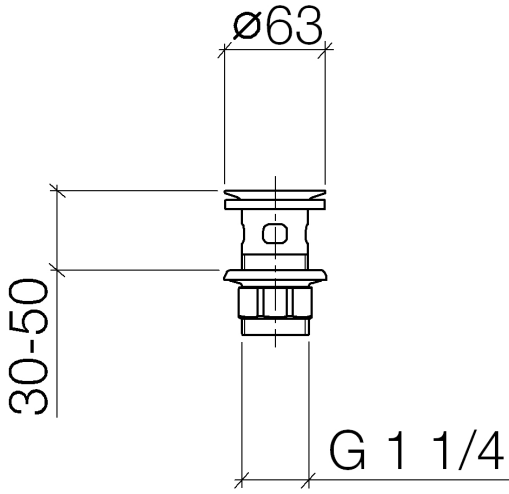

Grated waste 1 1/4" - Platinum

IMO

10 105 970

Fits: IMO, LULU, MADISON, MEM, TARA,
CL.1, LISSÉ, VAIA, META, CYO

	Platinum	10 105 970-08
	Chrome	10 105 970-00
	Brushed Platinum	10 105 970-06
	Durabass (23kt Gold)	10 105 970-09
	Dark Chrome	10 105 970-19
	Light Gold	10 105 970-26
	Brushed Light Gold	10 105 970-27
	Brushed Durabass (23kt Gold)	10 105 970-28
	Matte Black	10 105 970-33
	Brushed Bronze	10 105 970-42
	Brushed Champagne (22kt Gold)	10 105 970-46
	Champagne (22kt Gold)	10 105 970-47
	Brushed Chrome	10 105 970-93
	Brushed Dark Platinum	10 105 970-99

Grated waste 1 1/4" - Platinum

IMO

10 105 970

Only suitable for basins with an overflow.

10 105 970

10 105 970

Product version from 10/1/2023

Parts for other finishes can be found here: [Chrome](#)

Grated waste 1 1/4" - Platinum

IMO

10 105 970

Spare parts list

Product version from 10/1/2023

No.	Item Number	Name	Quantity used	Delivery time
	09 11 01 027-08	cup	4	60