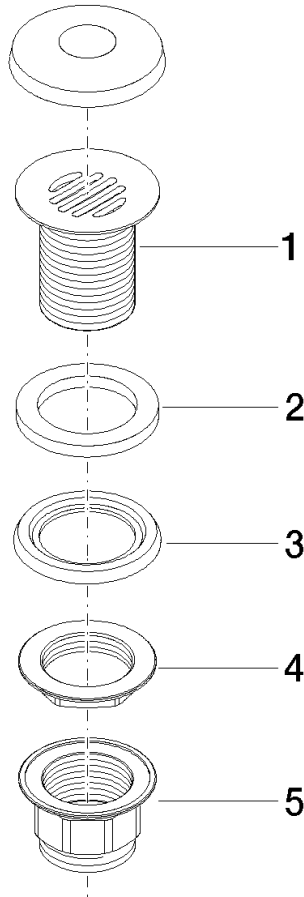

Grated waste 1 1/4" - Durabronz (23kt Gold)

IMO

10 110 970

Fits: IMO, LULU, MADISON, MEM, TARA,
CL.1, LISSÉ, VAIA, META, CYO

	Durabronz (23kt Gold)	10 110 970-09
	Chrome	10 110 970-00
	Brushed Platinum	10 110 970-06
	Platinum	10 110 970-08
	Dark Chrome	10 110 970-19
	Light Gold	10 110 970-26
	Brushed Light Gold	10 110 970-27
	Brushed Durabronz (23kt Gold)	10 110 970-28
	Matte Black	10 110 970-33
	Brushed Bronze	10 110 970-42
	Brushed Champagne (22kt Gold)	10 110 970-46
	Champagne (22kt Gold)	10 110 970-47
	Brushed Chrome	10 110 970-93
	Brushed Dark Platinum	10 110 970-99

Grated waste 1 1/4" - Durabronz (23kt Gold)

IMO

10 110 970

Only suitable for sinks without an overflow.

10 110 970

10 110 970

Product version from 10/1/2023

Parts for other finishes can be found here: [Chrome](#)

Grated waste 1 1/4" - Durabrass (23kt Gold)

IMO

10 110 970

Spare parts list

Product version from 10/1/2023

No.	Item Number	Name	Quantity used	Delivery time
	09 11 01 025-09	cup	5	60