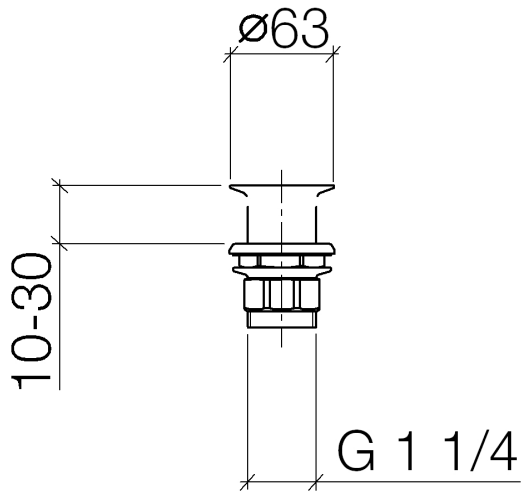

Grated waste 1 1/4" - Durabronz (23kt Gold)

IMO

10 110 970

Fits: IMO, LULU, MADISON, MEM, TARA,
CL.1, LISSÉ, VAIA, META, CYO

	Durabronz (23kt Gold)	10 110 970-09
	Chrome	10 110 970-00
	Brushed Platinum	10 110 970-06
	Platinum	10 110 970-08
	Dark Chrome	10 110 970-19
	Light Gold	10 110 970-26
	Brushed Light Gold	10 110 970-27
	Brushed Durabronz (23kt Gold)	10 110 970-28
	Matte Black	10 110 970-33
	Brushed Bronze	10 110 970-42
	Brushed Champagne (22kt Gold)	10 110 970-46
	Champagne (22kt Gold)	10 110 970-47
	Brushed Chrome	10 110 970-93
	Brushed Dark Platinum	10 110 970-99

Grated waste 1 1/4" - Durabronz (23kt Gold)

IMO

10 110 970

Only suitable for sinks without an overflow.

10 110 970

10 110 970

Product version from 10/1/2023

Parts for other finishes can be found here: [Chrome](#)

Grated waste 1 1/4" - Durabrass (23kt Gold)

IMO

10 110 970

Spare parts list

Product version from 10/1/2023

No.	Item Number	Name	Quantity used	Delivery time
	09 11 01 025-09	cup	5	60