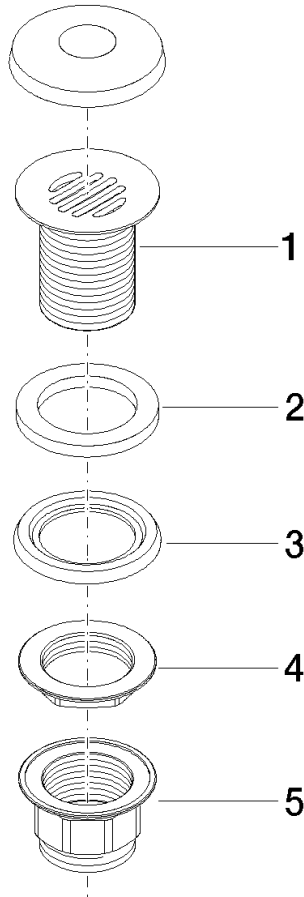

**Grated waste 1 1/4" - Light Gold**

IMO

10 110 970

Fits: IMO, LULU, MADISON, MEM, TARA,  
CL.1, LISSÉ, VAIA, META, CYO

	Light Gold	10 110 970-26
	Chrome	10 110 970-00
	Brushed Platinum	10 110 970-06
	Platinum	10 110 970-08
	Durabrand (23kt Gold)	10 110 970-09
	Dark Chrome	10 110 970-19
	Brushed Light Gold	10 110 970-27
	Brushed Durabrand (23kt Gold)	10 110 970-28
	Matte Black	10 110 970-33
	Brushed Bronze	10 110 970-42
	Brushed Champagne (22kt Gold)	10 110 970-46
	Champagne (22kt Gold)	10 110 970-47
	Brushed Chrome	10 110 970-93
	Brushed Dark Platinum	10 110 970-99

## Grated waste 1 1/4" - Light Gold

---

IMO

10 110 970

Only suitable for sinks without an overflow.

10 110 970

10 110 970

**Product version from 10/1/2023**

## Grated waste 1 1/4" - Light Gold

IMO

10 110 970

#### Product version from 10/1/2023

No.	Item Number	Name	Quantity used	Delivery time
	09 11 01 025-26	cup	5	60