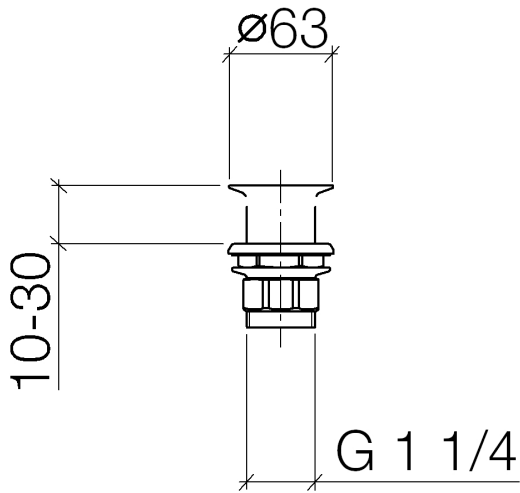

## Grated waste 1 1/4" - Brushed Light Gold

10 110 970 Product version from 10/1/2023

	Brushed Light Gold	10 110 970-27
	Chrome	10 110 970-00
	Brushed Platinum	10 110 970-06
	Platinum	10 110 970-08
	Durabronze (23kt Gold)	10 110 970-09
	Dark Chrome	10 110 970-19
	Light Gold	10 110 970-26
	Brushed Durabronze (23kt Gold)	10 110 970-28
	Matte Black	10 110 970-33
	Brushed Bronze	10 110 970-42
	Brushed Champagne (22kt Gold)	10 110 970-46
	Champagne (22kt Gold)	10 110 970-47
	Brushed Chrome	10 110 970-93
	Brushed Dark Platinum	10 110 970-99

## Grated waste 1 1/4" - Brushed Light Gold

---

10 110 970 Product version from 10/1/2023

Only suitable for sinks without an overflow.

## Grated waste 1 1/4" - Brushed Light Gold

---

10 110 970 Product version from 10/1/2023

### Spare parts list

No.	Item Number	Name	Quantity used	Delivery time
1	09 11 01 025-27	cup	1	60
2	09 14 05 039 90	seal	1	2
3	09 14 03 025 90	seal	1	2
4	09 23 10 017 90	nut	1	2
5	09 23 10 020-27	nut	1	60