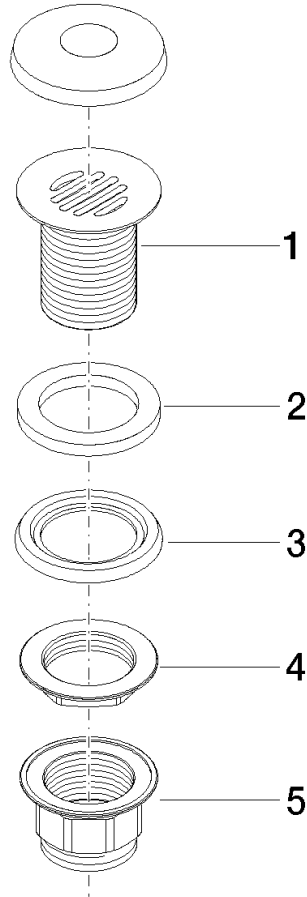

## Grated waste 1 1/4" - Brushed Light Gold

10 110 970 Product version from 10/1/2023

	Brushed Light Gold	10 110 970-27
	Chrome	10 110 970-00
	Brushed Platinum	10 110 970-06
	Platinum	10 110 970-08
	Durabronze (23kt Gold)	10 110 970-09
	Dark Chrome	10 110 970-19
	Light Gold	10 110 970-26
	Brushed Durabronze (23kt Gold)	10 110 970-28
	Matte Black	10 110 970-33
	Brushed Bronze	10 110 970-42
	Brushed Champagne (22kt Gold)	10 110 970-46
	Champagne (22kt Gold)	10 110 970-47
	Brushed Chrome	10 110 970-93
	Brushed Dark Platinum	10 110 970-99

## Grated waste 1 1/4" - Brushed Light Gold

---

10 110 970 Product version from 10/1/2023

## Grated waste 1 1/4" - Brushed Light Gold

10 110 970 Product version from 10/1/2023

Parts for other finishes can be found here: [Chrome](#)

### Spare parts list

No.	Item Number	Name	Quantity used	Delivery time
1	09 11 01 025-27	cup	1	60
2	09 14 05 039 90	seal	1	2
3	09 14 03 025 90	seal	1	2
4	09 23 10 017 90	nut	1	2
5	09 23 10 020-27	nut	1	60