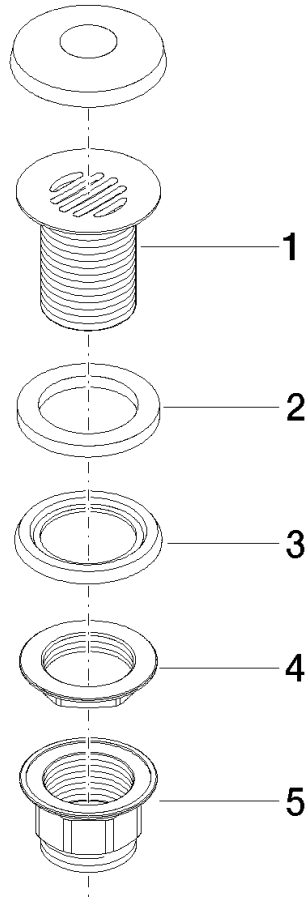

Grated waste 1 1/4" - Brushed Durabronze (23kt Gold)

IMO

10 110 970

Fits: IMO, LULU, MADISON, MEM, TARA,
CL.1, LISSÉ, VAIA, META, CYO

	Brushed Durabronze (23kt Gold)	10 110 970-28
	Chrome	10 110 970-00
	Brushed Platinum	10 110 970-06
	Platinum	10 110 970-08
	Durabronze (23kt Gold)	10 110 970-09
	Dark Chrome	10 110 970-19
	Light Gold	10 110 970-26
	Brushed Light Gold	10 110 970-27
	Matte Black	10 110 970-33
	Brushed Bronze	10 110 970-42
	Brushed Champagne (22kt Gold)	10 110 970-46
	Champagne (22kt Gold)	10 110 970-47
	Brushed Chrome	10 110 970-93
	Brushed Dark Platinum	10 110 970-99

Grated waste 1 1/4" - Brushed Durabronz (23kt Gold)

IMO

10 110 970

Only suitable for sinks without an overflow.

10 110 970

10 110 970

Product version from 10/1/2023

Parts for other finishes can be found here: [Chrome](#)

Grated waste 1 1/4" - Brushed Durabrass (23kt Gold)

IMO

10 110 970

Spare parts list

Product version from 10/1/2023

No.	Item Number	Name	Quantity used	Delivery time
	09 11 01 025-28	cup	5	20