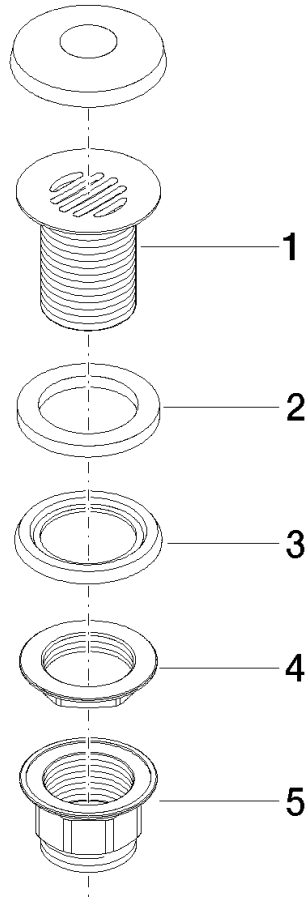

10 110 970

Fits: IMO, LULU, MADISON, MEM, TARA,  
CL.1, LISSÉ, VAIA, META, CYO

	Matte Black	10 110 970-33
	Chrome	10 110 970-00
	Brushed Platinum	10 110 970-06
	Platinum	10 110 970-08
	Durabross (23kt Gold)	10 110 970-09
	Dark Chrome	10 110 970-19
	Light Gold	10 110 970-26
	Brushed Light Gold	10 110 970-27
	Brushed Durabross (23kt Gold)	10 110 970-28
	Brushed Bronze	10 110 970-42
	Brushed Champagne (22kt Gold)	10 110 970-46
	Champagne (22kt Gold)	10 110 970-47
	Brushed Chrome	10 110 970-93
	Brushed Dark Platinum	10 110 970-99

## Grated waste 1 1/4" - Matte Black

---

IMO

10 110 970

Only suitable for sinks without an overflow.

10 110 970

10 110 970

**Product version from 10/1/2023**

## Grated waste 1 1/4" - Matte Black

IMO

10 110 970

#### Product version from 10/1/2023

No.	Item Number	Name	Quantity used	Delivery time
	09 11 01 025-33	cup	5	30