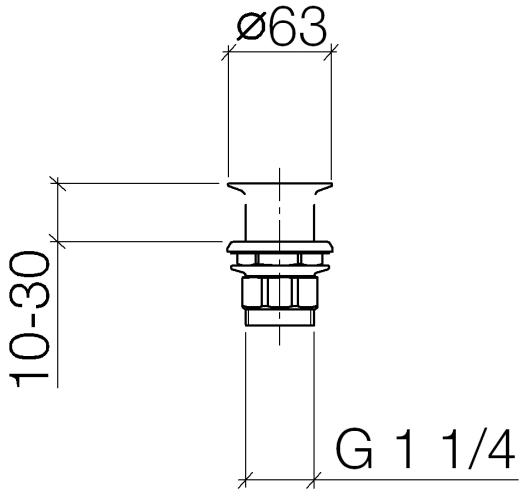

10 110 970

Fits: IMO, LULU, MADISON, MEM, TARA,  
CL.1, LISSÉ, VAIA, META, CYO

	Matte Black	10 110 970-33
	Chrome	10 110 970-00
	Brushed Platinum	10 110 970-06
	Platinum	10 110 970-08
	Durabross (23kt Gold)	10 110 970-09
	Dark Chrome	10 110 970-19
	Light Gold	10 110 970-26
	Brushed Light Gold	10 110 970-27
	Brushed Durabross (23kt Gold)	10 110 970-28
	Brushed Bronze	10 110 970-42
	Brushed Champagne (22kt Gold)	10 110 970-46
	Champagne (22kt Gold)	10 110 970-47
	Brushed Chrome	10 110 970-93
	Brushed Dark Platinum	10 110 970-99

## Grated waste 1 1/4" - Matte Black

---

IMO

10 110 970

Only suitable for sinks without an overflow.

10 110 970

10 110 970

**Product version from 10/1/2023**

## Grated waste 1 1/4" - Matte Black

IMO

10 110 970

#### Product version from 10/1/2023

No.	Item Number	Name	Quantity used	Delivery time
	09 11 01 025-33	cup	5	30