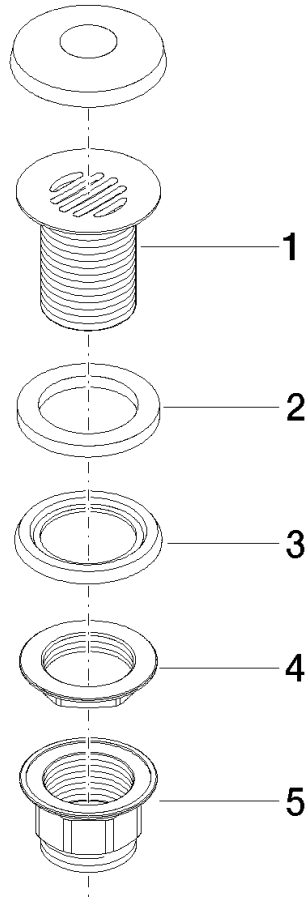

Grated waste 1 1/4" - Champagne (22kt Gold)

IMO

10 110 970

Fits: IMO, LULU, MADISON, MEM, TARA,
CL.1, LISSÉ, VAIA, META, CYO

	Champagne (22kt Gold)	10 110 970-47
	Chrome	10 110 970-00
	Brushed Platinum	10 110 970-06
	Platinum	10 110 970-08
	Durabross (23kt Gold)	10 110 970-09
	Dark Chrome	10 110 970-19
	Light Gold	10 110 970-26
	Brushed Light Gold	10 110 970-27
	Brushed Durabross (23kt Gold)	10 110 970-28
	Matte Black	10 110 970-33
	Brushed Bronze	10 110 970-42
	Brushed Champagne (22kt Gold)	10 110 970-46
	Brushed Chrome	10 110 970-93
	Brushed Dark Platinum	10 110 970-99

Grated waste 1 1/4" - Champagne (22kt Gold)

IMO

10 110 970

Only suitable for sinks without an overflow.

10 110 970

10 110 970

Product version from 10/1/2023

Parts for other finishes can be found here: [Chrome](#)

Grated waste 1 1/4" - Champagne (22kt Gold)

IMO

10 110 970

Spare parts list

Product version from 10/1/2023

No.	Item Number	Name	Quantity used	Delivery time
	09 11 01 025-47	cup	5	30