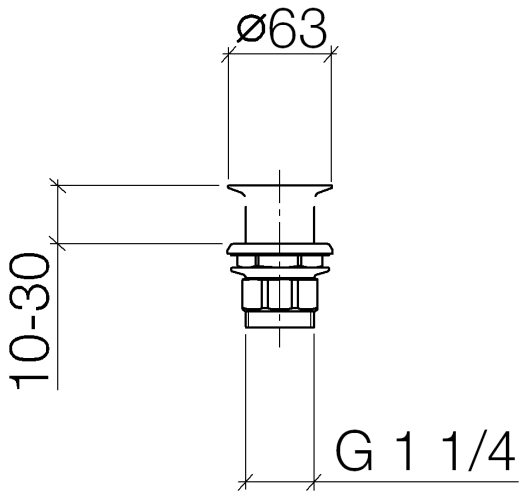

Grated waste 1 1/4" - Champagne (22kt Gold)

IMO

10 110 970

Fits: IMO, LULU, MADISON, MEM, TARA,
CL.1, LISSÉ, VAIA, META, CYO

	Champagne (22kt Gold)	10 110 970-47
	Chrome	10 110 970-00
	Brushed Platinum	10 110 970-06
	Platinum	10 110 970-08
	Durabross (23kt Gold)	10 110 970-09
	Dark Chrome	10 110 970-19
	Light Gold	10 110 970-26
	Brushed Light Gold	10 110 970-27
	Brushed Durabross (23kt Gold)	10 110 970-28
	Matte Black	10 110 970-33
	Brushed Bronze	10 110 970-42
	Brushed Champagne (22kt Gold)	10 110 970-46
	Brushed Chrome	10 110 970-93
	Brushed Dark Platinum	10 110 970-99

Grated waste 1 1/4" - Champagne (22kt Gold)

IMO

10 110 970

Only suitable for sinks without an overflow.

10 110 970

10 110 970

Product version from 10/1/2023

Parts for other finishes can be found here: [Chrome](#)

Grated waste 1 1/4" - Champagne (22kt Gold)

IMO

10 110 970

Spare parts list

Product version from 10/1/2023

No.	Item Number	Name	Quantity used	Delivery time
	09 11 01 025-47	cup	5	30