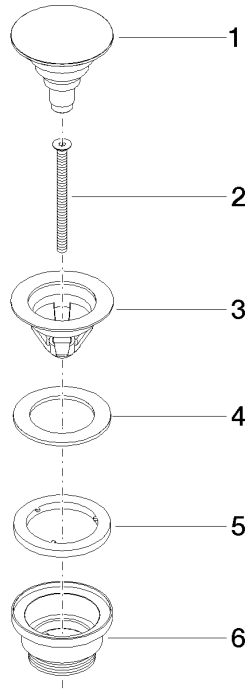

Basin Waste with push fastening 1 1/4" - Brushed Durabross (23kt Gold)

IMO

10 125 970

Fits: IMO, LULU, MADISON, MEM, TARA,
CL.1, LISSÉ, VAIA, META, CYO

	Brushed Durabross (23kt Gold)	10 125 970-28
	Chrome	10 125 970-00
	Brushed Platinum	10 125 970-06
	Platinum	10 125 970-08
	Durabross (23kt Gold)	10 125 970-09
	Dark Chrome	10 125 970-19
	Light Gold	10 125 970-26
	Brushed Light Gold	10 125 970-27
	Matte Black	10 125 970-33
	Platinum / Brushed Platinum	10 125 970-36
	Durabross / Brushed Durabross (23kt Gold)	10 125 970-38
	Brushed Bronze	10 125 970-42
	Brushed Champagne (22kt Gold)	10 125 970-46
	Champagne (22kt Gold)	10 125 970-47
	Brushed Chrome	10 125 970-93
	Brushed Dark Platinum	10 125 970-99

Basin Waste with push fastening 1 1/4" - Brushed Durabrass (23kt Gold)

IMO

10 125 970

Only suitable for basins with an overflow.

10 125 970

mm [inches]

10 125 970

Parts for other finishes can be found here: [Chrome](#)

Spare parts list

No.	Item Number	Name	Quantity used	Delivery time
1	04 31 20 096 00-28	plug	1	20
2	09 30 30 179 90	screw	1	2
3	09 11 01 038-28	cup	1	20
4	09 14 05 061 90	seal	1	2
5	09 14 03 153 90	seal	1	2
6	09 11 10 156-28	connection	1	20