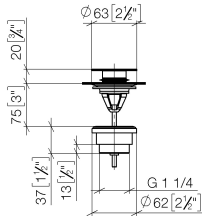

Basin Waste with push fastening 1 1/4" - Brushed Durabross (23kt Gold)

IMO

10 125 970

Fits: IMO, LULU, MADISON, MEM, TARA,
CL.1, LISSÉ, VAIA, META, CYO

	Brushed Durabross (23kt Gold)	10 125 970-28
	Chrome	10 125 970-00
	Brushed Platinum	10 125 970-06
	Platinum	10 125 970-08
	Durabross (23kt Gold)	10 125 970-09
	Dark Chrome	10 125 970-19
	Light Gold	10 125 970-26
	Brushed Light Gold	10 125 970-27
	Matte Black	10 125 970-33
	Platinum / Brushed Platinum	10 125 970-36
	Durabross / Brushed Durabross (23kt Gold)	10 125 970-38
	Brushed Bronze	10 125 970-42
	Brushed Champagne (22kt Gold)	10 125 970-46
	Champagne (22kt Gold)	10 125 970-47
	Brushed Chrome	10 125 970-93
	Brushed Dark Platinum	10 125 970-99

Basin Waste with push fastening 1 1/4" - Brushed Durabrass (23kt Gold)

IMO

10 125 970

Only suitable for basins with an overflow.

10 125 970

mm [inches]

10 125 970

Parts for other finishes can be found here: [Chrome](#)

Spare parts list

No.	Item Number	Name	Quantity used	Delivery time
1	04 31 20 096 00-28	plug	1	20
2	09 30 30 179 90	screw	1	2
3	09 11 01 038-28	cup	1	20
4	09 14 05 061 90	seal	1	2
5	09 14 03 153 90	seal	1	2
6	09 11 10 156-28	connection	1	20