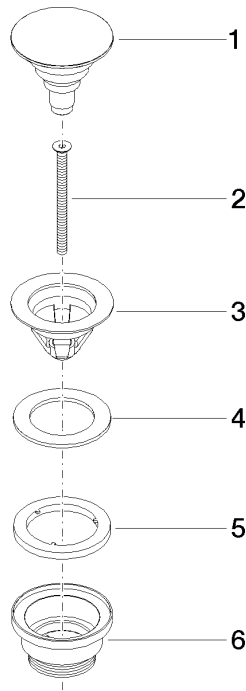

Basin Waste with push fastening 1 1/4" - Brushed Champagne (22kt Gold)

IMO

10 125 970

Fits: IMO, LULU, MADISON, MEM, TARA,
CL.1, LISSÉ, VAIA, META, CYO

	Brushed Champagne (22kt Gold)	10 125 970-46
	Chrome	10 125 970-00
	Brushed Platinum	10 125 970-06
	Platinum	10 125 970-08
	Durabress (23kt Gold)	10 125 970-09
	Dark Chrome	10 125 970-19
	Light Gold	10 125 970-26
	Brushed Light Gold	10 125 970-27
	Brushed Durabress (23kt Gold)	10 125 970-28
	Matte Black	10 125 970-33
	Platinum / Brushed Platinum	10 125 970-36
	Durabress / Brushed Durabress (23kt Gold)	10 125 970-38
	Brushed Bronze	10 125 970-42
	Champagne (22kt Gold)	10 125 970-47
	Brushed Chrome	10 125 970-93
	Brushed Dark Platinum	10 125 970-99

Basin Waste with push fastening 1 1/4" - Brushed Champagne (22kt Gold)

IMO

10 125 970

Only suitable for basins with an overflow.

10 125 970

mm [inches]

10 125 970

Parts for other finishes can be found here: [Chrome](#)

Spare parts list

No.	Item Number	Name	Quantity used	Delivery time
1	04 31 20 096 00-46	plug	1	-
Spare part can no longer be ordered, please order the replacement item				
2	09 30 30 179 90	screw	1	2
3	09 11 01 038-46	cup	1	60
4	09 14 05 061 90	seal	1	2
5	09 14 03 153 90	seal	1	2
6	09 11 10 156-46	connection	1	60