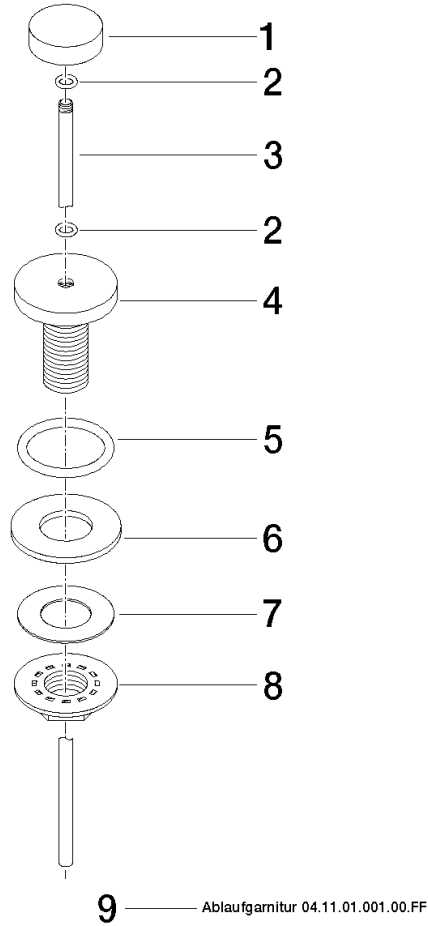

Basin Waste with knob for deck mounting 1 1/4" - Chrome

IMO

10 200 970

Fits: IMO, LULU, MADISON, MEM, TARA,
CL.1, LISSÉ, VAIA, META, CYO

	Chrome	10 200 970-00
	Brushed Platinum	10 200 970-06
	Platinum	10 200 970-08
	Durabress (23kt Gold)	10 200 970-09
	Dark Chrome	10 200 970-19
	Light Gold	10 200 970-26
	Brushed Light Gold	10 200 970-27
	Brushed Durabress (23kt Gold)	10 200 970-28
	Matte Black	10 200 970-33
	Brushed Bronze	10 200 970-42
	Brushed Champagne (22kt Gold)	10 200 970-46
	Champagne (22kt Gold)	10 200 970-47
	Brushed Chrome	10 200 970-93
	Brushed Dark Platinum	10 200 970-99

Basin Waste with knob for deck mounting 1 1/4" - Chrome

IMO

10 200 970

Only suitable for basins with an overflow.

10 200 970

10 200 970

Product version from 10/1/2023

Basin Waste with knob for deck mounting 1 1/4" - Chrome

IMO

10 200 970

Spare parts list

Product version from 10/1/2023

No.	Item Number	Name	Quantity used	Delivery time
	09 21 33 001-00	handle	10	10