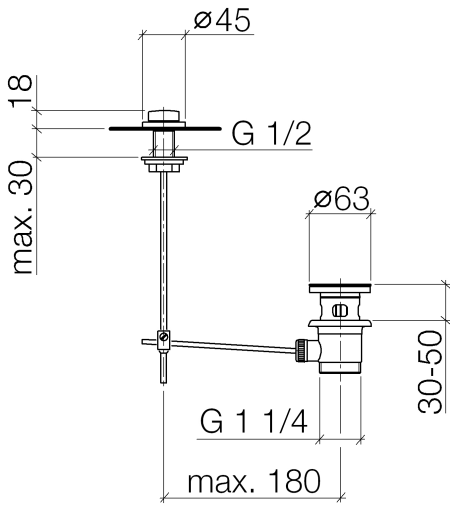

Basin Waste with knob for deck mounting 1 1/4" - Chrome

IMO

10 200 970

Fits: IMO, LULU, MADISON, MEM, TARA,
CL.1, LISSÉ, VAIA, META, CYO

	Chrome	10 200 970-00
	Brushed Platinum	10 200 970-06
	Platinum	10 200 970-08
	Durabress (23kt Gold)	10 200 970-09
	Dark Chrome	10 200 970-19
	Light Gold	10 200 970-26
	Brushed Light Gold	10 200 970-27
	Brushed Durabress (23kt Gold)	10 200 970-28
	Matte Black	10 200 970-33
	Brushed Bronze	10 200 970-42
	Brushed Champagne (22kt Gold)	10 200 970-46
	Champagne (22kt Gold)	10 200 970-47
	Brushed Chrome	10 200 970-93
	Brushed Dark Platinum	10 200 970-99

Basin Waste with knob for deck mounting 1 1/4" - Chrome

IMO

10 200 970

Only suitable for basins with an overflow.

10 200 970

10 200 970

Product version from 10/1/2023

Basin Waste with knob for deck mounting 1 1/4" - Chrome

IMO

10 200 970

Spare parts list

Product version from 10/1/2023

No.	Item Number	Name	Quantity used	Delivery time
	09 21 33 001-00	handle	10	10