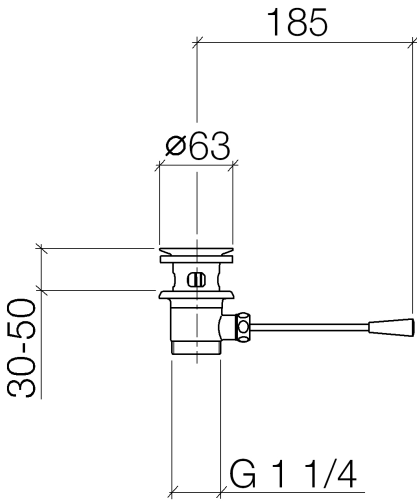

10 300 970

- length of knee lever 185 mm
- Only suitable for basins with an overflow.

Fits: IMO, LULU, MADISON, MEM, TARA,
CL.1, LISSÉ, VAIA, META, CYO

	Platinum	10 300 970-08
	Chrome	10 300 970-00
	Brushed Platinum	10 300 970-06
	Durabress (23kt Gold)	10 300 970-09
	Dark Chrome	10 300 970-19
	Light Gold	10 300 970-26
	Brushed Light Gold	10 300 970-27
	Brushed Durabress (23kt Gold)	10 300 970-28
	Matte Black	10 300 970-33
	Brushed Bronze	10 300 970-42
	Brushed Champagne (22kt Gold)	10 300 970-46
	Champagne (22kt Gold)	10 300 970-47
	Brushed Chrome	10 300 970-93
	Brushed Dark Platinum	10 300 970-99

10 300 970

10 300 970

Product version from 10/1/2023

Parts for other
finishes can be found
here: [Chrome](#)

Basin Waste 1 1/4" - Platinum

IMO

10 300 970

Spare parts list

Product version from 10/1/2023

No.	Item Number	Name	Quantity used	Delivery time
	90 11 01 026 00-08	cup	10	40