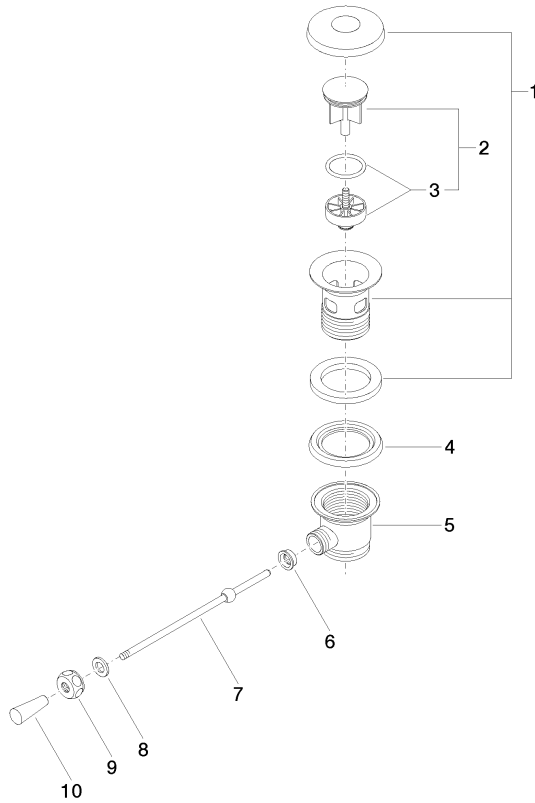

10 300 970

- length of knee lever 185 mm
- Only suitable for basins with an overflow.

Fits: IMO, LULU, MADISON, MEM, TARA,
CL.1, LISSÉ, VAIA, META, CYO

	Platinum	10 300 970-08
	Chrome	10 300 970-00
	Brushed Platinum	10 300 970-06
	Durabress (23kt Gold)	10 300 970-09
	Dark Chrome	10 300 970-19
	Light Gold	10 300 970-26
	Brushed Light Gold	10 300 970-27
	Brushed Durabress (23kt Gold)	10 300 970-28
	Matte Black	10 300 970-33
	Brushed Bronze	10 300 970-42
	Brushed Champagne (22kt Gold)	10 300 970-46
	Champagne (22kt Gold)	10 300 970-47
	Brushed Chrome	10 300 970-93
	Brushed Dark Platinum	10 300 970-99

10 300 970

10 300 970

Product version from 10/1/2023

Parts for other
finishes can be found
here: [Chrome](#)

Basin Waste 1 1/4" - Platinum

IMO

10 300 970

Spare parts list

Product version from 10/1/2023

No.	Item Number	Name	Quantity used	Delivery time
	90 11 01 026 00-08	cup	10	40