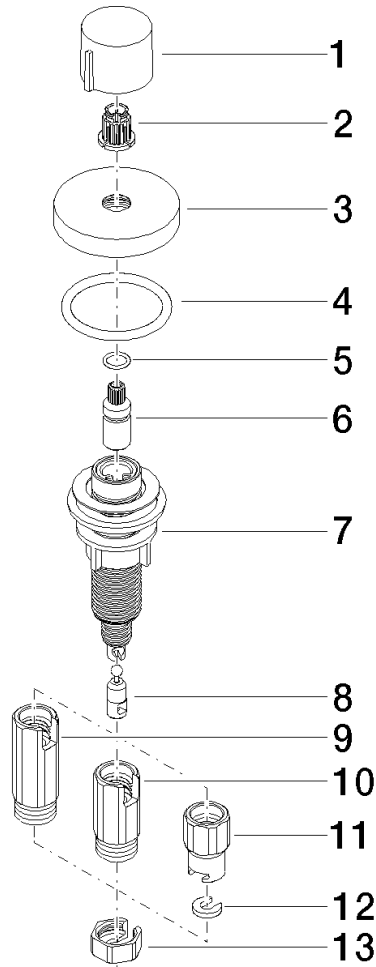

Strainer waste with control handle - Platinum

ELIO

10 710 970

- control for single basin
- including adapter for Bowden cable

Fits ELIO, ENO, MEM, META SQUARE, SYNC, TARA and TARA ULTRA

Fits: ELIO, MEM, TARA, TARA ULTRA, META SQUARE

	Platinum	10 710 970-08
	Chrome	10 710 970-00
	Brushed Platinum	10 710 970-06
	Durabress (23kt Gold)	10 710 970-09
	Dark Chrome	10 710 970-19
	Brushed Durabress (23kt Gold)	10 710 970-28
	Matte Black	10 710 970-33
	Brushed Champagne (22kt Gold)	10 710 970-46
	Champagne (22kt Gold)	10 710 970-47
	Brushed Chrome	10 710 970-93
	Brushed Dark Platinum	10 710 970-99

10 710 970

mm [inches]

10 710 970

Parts for other finishes can be found here: [Chrome](#)

Spare parts list

No.	Item Number	Name	Quantity used	Delivery time
1	09 20 97 030-08	handle	1	40
2	90 12 12 002 00 90	fixing cap	1	2
3	09 27 87 006-08	rosette	1	40
4	90 14 10 043 00 90	seal	1	2
5	09 14 10 042 90	seal	1	2
6	09 29 06 087-08	spindle	1	-
Spare part can no longer be ordered, please order the replacement item				
7	04 30 01 029 00 90	adaptor	1	2
8	09 24 03 175 90	adaptor	1	2
9	09 11 10 073-07	connection	1	30
10	09 11 10 074-07	connection	1	30
11	09 11 10 079-07	connection	1	30
12	09 30 11 087 90	disc	1	2
13	09 23 30 024-07	nut	1	30