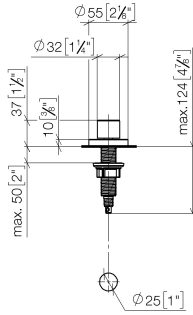

Strainer waste with control handle - Dark Chrome

ELIO

10 710 970

- control for single basin
- including adapter for Bowden cable

Fits ELIO, ENO, MEM, META SQUARE, SYNC, TARA and TARA ULTRA

Fits: ELIO, MEM, TARA, TARA ULTRA, META SQUARE

10 710 970

mm [inches]

10 710 970

Parts for other finishes can be found here: [Chrome](#)

Strainer waste with control handle - Dark Chrome

ELIO

10 710 970

Spare parts list