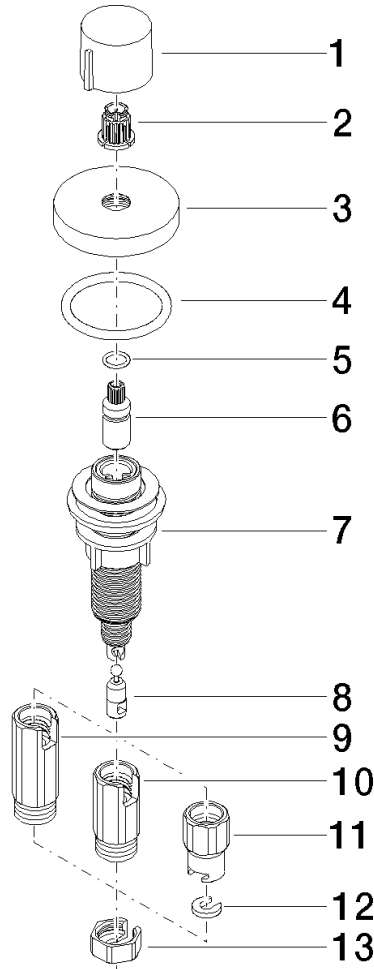

Strainer waste with control handle - Dark Chrome

ELIO

10 710 970

- control for single basin
- including adapter for Bowden cable

Fits ELIO, ENO, MEM, META SQUARE, SYNC, TARA and TARA ULTRA

Fits: ELIO, MEM, TARA, TARA ULTRA, META SQUARE

	Dark Chrome	10 710 970-19
	Chrome	10 710 970-00
	Brushed Platinum	10 710 970-06
	Platinum	10 710 970-08
	Durabress (23kt Gold)	10 710 970-09
	Brushed Durabress (23kt Gold)	10 710 970-28
	Matte Black	10 710 970-33
	Brushed Champagne (22kt Gold)	10 710 970-46
	Champagne (22kt Gold)	10 710 970-47
	Brushed Chrome	10 710 970-93
	Brushed Dark Platinum	10 710 970-99

10 710 970

mm [inches]

10 710 970

Parts for other finishes can be found here: [Chrome](#)

Strainer waste with control handle - Dark Chrome

ELIO

10 710 970

Spare parts list