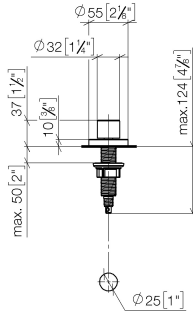

**Strainer waste with control handle - Brushed Durabross (23kt Gold)**

ELIO

10 710 970

- control for single basin
- including adapter for Bowden cable

Fits ELIO, ENO, MEM, META SQUARE, SYNC, TARA and TARA ULTRA

Fits: ELIO, MEM, TARA, TARA ULTRA, META SQUARE

	Brushed Durabross (23kt Gold)	10 710 970-28
	Chrome	10 710 970-00
	Brushed Platinum	10 710 970-06
	Platinum	10 710 970-08
	Durabross (23kt Gold)	10 710 970-09
	Dark Chrome	10 710 970-19
	Matte Black	10 710 970-33
	Brushed Champagne (22kt Gold)	10 710 970-46
	Champagne (22kt Gold)	10 710 970-47
	Brushed Chrome	10 710 970-93
	Brushed Dark Platinum	10 710 970-99

10 710 970

mm [inches]

10 710 970

Parts for other finishes can be found here: [Chrome](#)

Strainer waste with control handle - Brushed Durabrass (23kt Gold)

ELIO

10 710 970

**Spare parts list**