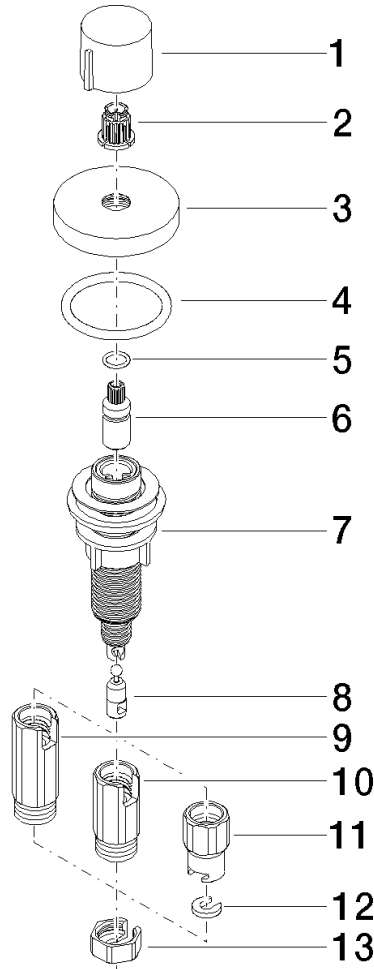

**Strainer waste with control handle - Brushed Durabross (23kt Gold)**

ELIO

10 710 970

- control for single basin
- including adapter for Bowden cable

Fits ELIO, ENO, MEM, META SQUARE, SYNC, TARA and TARA ULTRA

Fits: ELIO, MEM, TARA, TARA ULTRA, META SQUARE

	Brushed Durabross (23kt Gold)	10 710 970-28
	Chrome	10 710 970-00
	Brushed Platinum	10 710 970-06
	Platinum	10 710 970-08
	Durabross (23kt Gold)	10 710 970-09
	Dark Chrome	10 710 970-19
	Matte Black	10 710 970-33
	Brushed Champagne (22kt Gold)	10 710 970-46
	Champagne (22kt Gold)	10 710 970-47
	Brushed Chrome	10 710 970-93
	Brushed Dark Platinum	10 710 970-99

10 710 970

mm [inches]

10 710 970

Parts for other finishes can be found here: [Chrome](#)

Strainer waste with control handle - Brushed Durabrass (23kt Gold)

ELIO

10 710 970

**Spare parts list**

No.	Item Number	Name	Quantity used	Delivery time
	09 20 97 030-28	handle	13	20