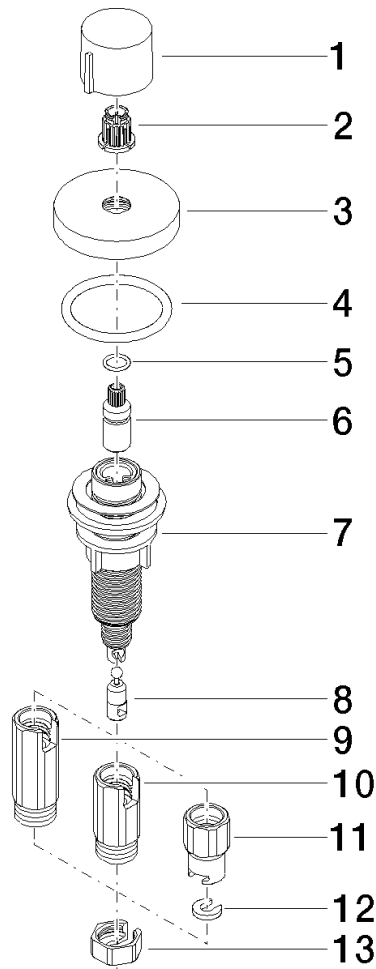

**Strainer waste with control handle - Matte Black**

ELIO

10 710 970

- control for single basin
- including adapter for Bowden cable

Fits ELIO, ENO, MEM, META SQUARE, SYNC, TARA and TARA ULTRA

Fits: ELIO, MEM, TARA, TARA ULTRA, META SQUARE

	Matte Black	10 710 970-33
	Chrome	10 710 970-00
	Brushed Platinum	10 710 970-06
	Platinum	10 710 970-08
	Durabrace (23kt Gold)	10 710 970-09
	Dark Chrome	10 710 970-19
	Brushed Durabrace (23kt Gold)	10 710 970-28
	Brushed Champagne (22kt Gold)	10 710 970-46
	Champagne (22kt Gold)	10 710 970-47
	Brushed Chrome	10 710 970-93
	Brushed Dark Platinum	10 710 970-99

10 710 970

mm [inches]

10 710 970

Parts for other finishes can be found here: [Chrome](#)

**Spare parts list**

No.	Item Number	Name	Quantity used	Delivery time
1	09 20 97 030-33	handle	1	2
2	90 12 12 002 00 90	fixing cap	1	2
3	09 27 87 006-33	rosette	1	2
4	90 14 10 043 00 90	seal	1	2
5	09 14 10 042 90	seal	1	2
6	09 29 06 087-33	spindle	1	-
Spare part can no longer be ordered, please order the replacement item				
7	04 30 01 029 00 90	adaptor	1	2
8	09 24 03 175 90	adaptor	1	2
9	09 11 10 073-07	connection	1	30
10	09 11 10 074-07	connection	1	30
11	09 11 10 079-07	connection	1	30
12	09 30 11 087 90	disc	1	2
13	09 23 30 024-07	nut	1	30