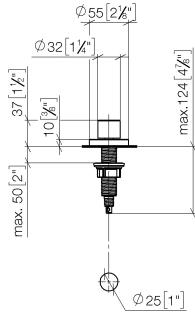

Strainer waste with control handle - Brushed Champagne (22kt Gold)

ELIO

10 710 970

- control for single basin
- including adapter for Bowden cable

Fits ELIO, ENO, MEM, META SQUARE, SYNC, TARA and TARA ULTRA

Fits: ELIO, MEM, TARA, TARA ULTRA, META SQUARE

	Brushed Champagne (22kt Gold)	10 710 970-46
	Chrome	10 710 970-00
	Brushed Platinum	10 710 970-06
	Platinum	10 710 970-08
	Durabrand (23kt Gold)	10 710 970-09
	Dark Chrome	10 710 970-19
	Brushed Durabrand (23kt Gold)	10 710 970-28
	Matte Black	10 710 970-33
	Champagne (22kt Gold)	10 710 970-47
	Brushed Chrome	10 710 970-93
	Brushed Dark Platinum	10 710 970-99

10 710 970

mm [inches]

10 710 970

Parts for other finishes can be found here: [Chrome](#)

Spare parts list

No.	Item Number	Name	Quantity used	Delivery time
1	09 20 97 030-46	handle	1	60
2	90 12 12 002 00 90	fixing cap	1	2
3	09 27 87 006-46	rosette	1	30
4	90 14 10 043 00 90	seal	1	2
5	09 14 10 042 90	seal	1	2
6	09 29 06 087-46	spindle	1	-
Spare part can no longer be ordered, please order the replacement item				
7	04 30 01 029 00 90	adaptor	1	2
8	09 24 03 175 90	adaptor	1	2
9	09 11 10 073-07	connection	1	30
10	09 11 10 074-07	connection	1	30
11	09 11 10 079-07	connection	1	30
12	09 30 11 087 90	disc	1	2
13	09 23 30 024-07	nut	1	30