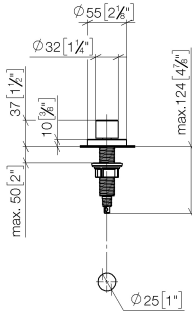

Strainer waste with control handle - Champagne (22kt Gold)

ELIO

10 710 970

- control for single basin
- including adapter for Bowden cable

Fits ELIO, ENO, MEM, META SQUARE, SYNC, TARA and TARA ULTRA

Fits: ELIO, MEM, TARA, TARA ULTRA, META SQUARE

10 710 970

mm [inches]

10 710 970

Parts for other finishes can be found here: [Chrome](#)

Spare parts list

No.	Item Number	Name	Quantity used	Delivery time
1	09 20 97 030-47	handle	1	60
2	90 12 12 002 00 90	fixing cap	1	2
3	09 27 87 006-47	rosette	1	30
4	90 14 10 043 00 90	seal	1	2
5	09 14 10 042 90	seal	1	2
6	09 29 06 087-47	spindle	1	-
Spare part can no longer be ordered, please order the replacement item				
7	04 30 01 029 00 90	adaptor	1	2
8	09 24 03 175 90	adaptor	1	2
9	09 11 10 073-07	connection	1	30
10	09 11 10 074-07	connection	1	30
11	09 11 10 079-07	connection	1	30
12	09 30 11 087 90	disc	1	2
13	09 23 30 024-07	nut	1	30