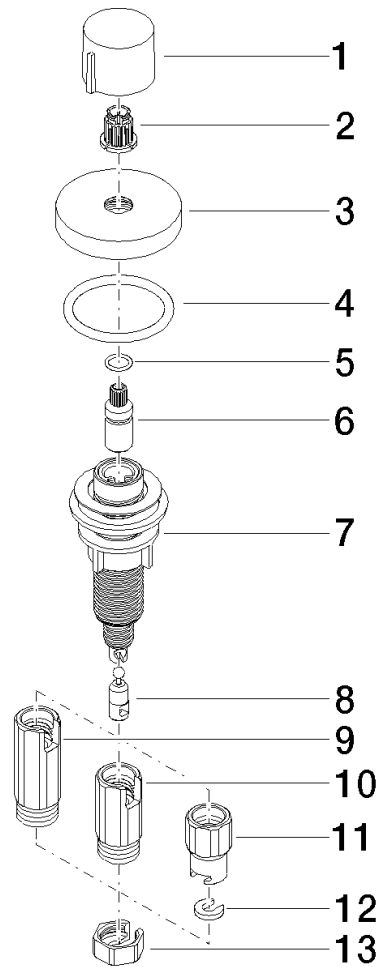

Strainer waste with control handle - Champagne (22kt Gold)

ELIO

10 710 970

- control for single basin
- including adapter for Bowden cable

Fits ELIO, ENO, MEM, META SQUARE, SYNC, TARA and TARA ULTRA

Fits: ELIO, MEM, TARA, TARA ULTRA, META SQUARE

	Champagne (22kt Gold)	10 710 970-47
	Chrome	10 710 970-00
	Brushed Platinum	10 710 970-06
	Platinum	10 710 970-08
	Durabrand (23kt Gold)	10 710 970-09
	Dark Chrome	10 710 970-19
	Brushed Durabrand (23kt Gold)	10 710 970-28
	Matte Black	10 710 970-33
	Brushed Champagne (22kt Gold)	10 710 970-46
	Brushed Chrome	10 710 970-93
	Brushed Dark Platinum	10 710 970-99

10 710 970

mm [inches]

10 710 970

Parts for other finishes can be found here: [Chrome](#)

Spare parts list

No.	Item Number	Name	Quantity used	Delivery time
1	09 20 97 030-47	handle	1	60
2	90 12 12 002 00 90	fixing cap	1	2
3	09 27 87 006-47	rosette	1	30
4	90 14 10 043 00 90	seal	1	2
5	09 14 10 042 90	seal	1	2
6	09 29 06 087-47	spindle	1	-
Spare part can no longer be ordered, please order the replacement item				
7	04 30 01 029 00 90	adaptor	1	2
8	09 24 03 175 90	adaptor	1	2
9	09 11 10 073-07	connection	1	30
10	09 11 10 074-07	connection	1	30
11	09 11 10 079-07	connection	1	30
12	09 30 11 087 90	disc	1	2
13	09 23 30 024-07	nut	1	30