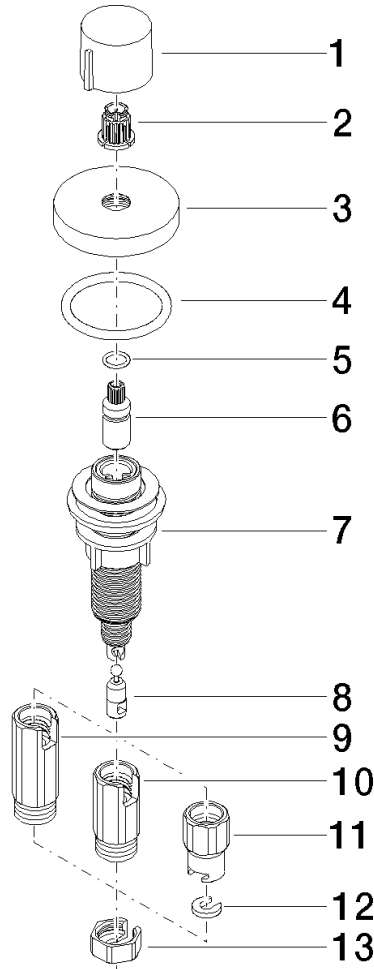

Strainer waste with control handle - Brushed Chrome

ELIO

10 710 970

- control for single basin
- including adapter for Bowden cable

Fits ELIO, ENO, MEM, META SQUARE, SYNC, TARA and TARA ULTRA

Fits: ELIO, MEM, TARA, TARA ULTRA, META SQUARE

	Brushed Chrome	10 710 970-93
	Chrome	10 710 970-00
	Brushed Platinum	10 710 970-06
	Platinum	10 710 970-08
	Durabrand (23kt Gold)	10 710 970-09
	Dark Chrome	10 710 970-19
	Brushed Durabrand (23kt Gold)	10 710 970-28
	Matte Black	10 710 970-33
	Brushed Champagne (22kt Gold)	10 710 970-46
	Champagne (22kt Gold)	10 710 970-47
	Brushed Dark Platinum	10 710 970-99

10 710 970

mm [inches]

10 710 970

Parts for other finishes can be found here: [Chrome](#)

Strainer waste with control handle - Brushed Chrome

ELIO

10 710 970

Spare parts list

No.	Item Number	Name	Quantity used	Delivery time
	09 20 97 030-93	handle	13	60