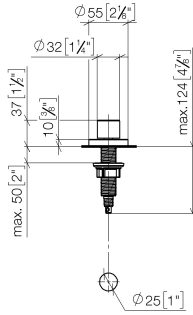

Strainer waste with control handle - Brushed Chrome

ELIO

10 710 970

- control for single basin
- including adapter for Bowden cable

Fits ELIO, ENO, MEM, META SQUARE, SYNC, TARA and TARA ULTRA

Fits: ELIO, MEM, TARA, TARA ULTRA, META SQUARE

10 710 970

mm [inches]

10 710 970

Parts for other finishes can be found here: [Chrome](#)

Strainer waste with control handle - Brushed Chrome

ELIO

10 710 970

Spare parts list