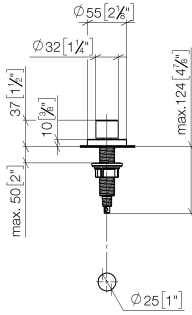

Strainer waste with control handle - Brushed Dark Platinum

ELIO

10 710 970

- control for single basin
- including adapter for Bowden cable

Fits ELIO, ENO, MEM, META SQUARE, SYNC, TARA and TARA ULTRA

Fits: ELIO, MEM, TARA, TARA ULTRA, META SQUARE

10 710 970

mm [inches]

10 710 970

Parts for other finishes can be found here: [Chrome](#)

Spare parts list

No.	Item Number	Name	Quantity used	Delivery time
1	09 20 97 030-99	handle	1	30
2	90 12 12 002 00 90	fixing cap	1	2
3	09 27 87 006-99	rosette	1	30
4	90 14 10 043 00 90	seal	1	2
5	09 14 10 042 90	seal	1	2
6	09 29 06 087-99	spindle	1	-
Spare part can no longer be ordered, please order the replacement item				
7	04 30 01 029 00 90	adaptor	1	2
8	09 24 03 175 90	adaptor	1	2
9	09 11 10 073-07	connection	1	30
10	09 11 10 074-07	connection	1	30
11	09 11 10 079-07	connection	1	30
12	09 30 11 087 90	disc	1	2
13	09 23 30 024-07	nut	1	30