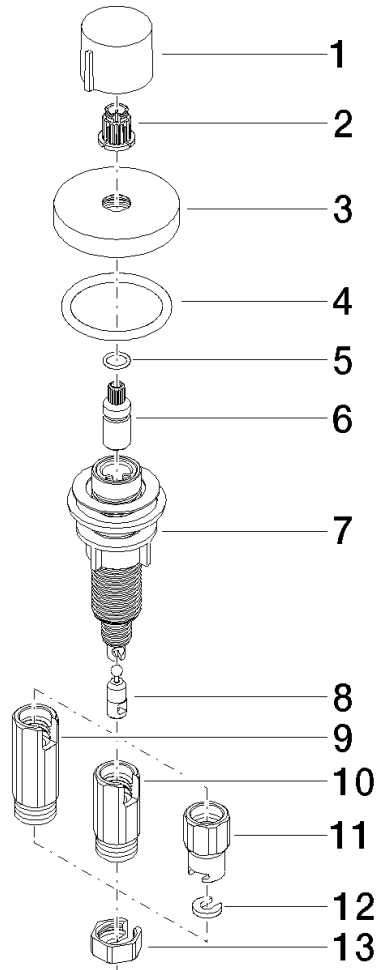

Strainer waste with control handle - Brushed Dark Platinum

ELIO

10 710 970

- control for single basin
- including adapter for Bowden cable

Fits ELIO, ENO, MEM, META SQUARE, SYNC, TARA and TARA ULTRA

Fits: ELIO, MEM, TARA, TARA ULTRA, META SQUARE

	Brushed Dark Platinum	10 710 970-99
	Chrome	10 710 970-00
	Brushed Platinum	10 710 970-06
	Platinum	10 710 970-08
	Durabronze (23kt Gold)	10 710 970-09
	Dark Chrome	10 710 970-19
	Brushed Durabronze (23kt Gold)	10 710 970-28
	Matte Black	10 710 970-33
	Brushed Champagne (22kt Gold)	10 710 970-46
	Champagne (22kt Gold)	10 710 970-47
	Brushed Chrome	10 710 970-93

10 710 970

mm [inches]

10 710 970

Parts for other finishes can be found here: [Chrome](#)

Spare parts list

No.	Item Number	Name	Quantity used	Delivery time
1	09 20 97 030-99	handle	1	30
2	90 12 12 002 00 90	fixing cap	1	2
3	09 27 87 006-99	rosette	1	30
4	90 14 10 043 00 90	seal	1	2
5	09 14 10 042 90	seal	1	2
6	09 29 06 087-99	spindle	1	-
Spare part can no longer be ordered, please order the replacement item				
7	04 30 01 029 00 90	adaptor	1	2
8	09 24 03 175 90	adaptor	1	2
9	09 11 10 073-07	connection	1	30
10	09 11 10 074-07	connection	1	30
11	09 11 10 079-07	connection	1	30
12	09 30 11 087 90	disc	1	2
13	09 23 30 024-07	nut	1	30