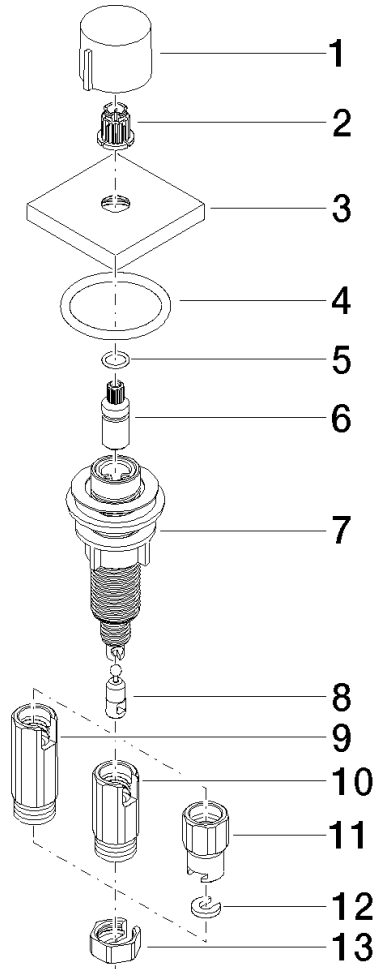

Strainer waste with control handle - Durabross (23kt Gold)

LOT

10 711 970

- control for single basin
- including adapter for Bowden cable

Fits LOT

	Durabross (23kt Gold)	10 711 970-09
	Chrome	10 711 970-00
	Brushed Platinum	10 711 970-06
	Platinum	10 711 970-08
	Dark Chrome	10 711 970-19
	Brushed Durabross (23kt Gold)	10 711 970-28
	Matte Black	10 711 970-33
	Brushed Champagne (22kt Gold)	10 711 970-46
	Champagne (22kt Gold)	10 711 970-47
	Brushed Chrome	10 711 970-93
	Brushed Dark Platinum	10 711 970-99

10 711 970

mm [inches]

10 711 970

Parts for other finishes can be found here: [Chrome](#)

Strainer waste with control handle - Durabrass (23kt Gold)

LOT

10 711 970

Spare parts list

No.	Item Number	Name	Quantity used	Delivery time
	09 20 97 030-09	handle	13	40