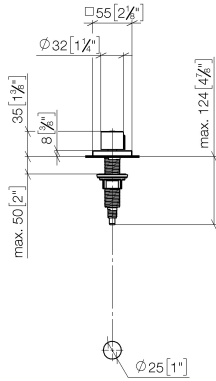

Strainer waste with control handle - Durabross (23kt Gold)

LOT

10 711 970

- control for single basin
- including adapter for Bowden cable

Fits LOT

	Durabross (23kt Gold)	10 711 970-09
	Chrome	10 711 970-00
	Brushed Platinum	10 711 970-06
	Platinum	10 711 970-08
	Dark Chrome	10 711 970-19
	Brushed Durabross (23kt Gold)	10 711 970-28
	Matte Black	10 711 970-33
	Brushed Champagne (22kt Gold)	10 711 970-46
	Champagne (22kt Gold)	10 711 970-47
	Brushed Chrome	10 711 970-93
	Brushed Dark Platinum	10 711 970-99

10 711 970

mm [inches]

10 711 970

Parts for other finishes can be found here: [Chrome](#)

Strainer waste with control handle - Durabrass (23kt Gold)

LOT

10 711 970

Spare parts list

No.	Item Number	Name	Quantity used	Delivery time
	09 20 97 030-09	handle	13	40