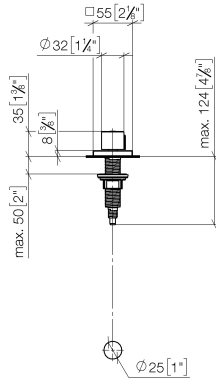

**Strainer waste with control handle - Brushed Durabronz (23kt Gold)**

LOT

10 711 970

- control for single basin
- including adapter for Bowden cable

Fits LOT

	Brushed Durabronz (23kt Gold)	10 711 970-28
	Chrome	10 711 970-00
	Brushed Platinum	10 711 970-06
	Platinum	10 711 970-08
	Durabronz (23kt Gold)	10 711 970-09
	Dark Chrome	10 711 970-19
	Matte Black	10 711 970-33
	Brushed Champagne (22kt Gold)	10 711 970-46
	Champagne (22kt Gold)	10 711 970-47
	Brushed Chrome	10 711 970-93
	Brushed Dark Platinum	10 711 970-99

10 711 970

mm [inches]

10 711 970

Parts for other finishes can be found here: [Chrome](#)

Spare parts list

No.	Item Number	Name	Quantity used	Delivery time
1	09 20 97 030-28	handle	1	20
2	90 12 12 002 00 90	fixing cap	1	2
3	09 27 87 007-28	rosette	1	20
4	90 14 10 043 00 90	seal	1	2
5	09 14 10 042 90	seal	1	2
6	09 29 06 087-28	spindle	1	-
Spare part can no longer be ordered, please order the replacement item				
7	04 30 01 029 00 90	adaptor	1	2
8	09 24 03 175 90	adaptor	1	2
9	09 11 10 073-07	connection	1	30
10	09 11 10 074-07	connection	1	30
11	09 11 10 079-07	connection	1	30
12	09 30 11 087 90	disc	1	2
13	09 23 30 024-07	nut	1	30