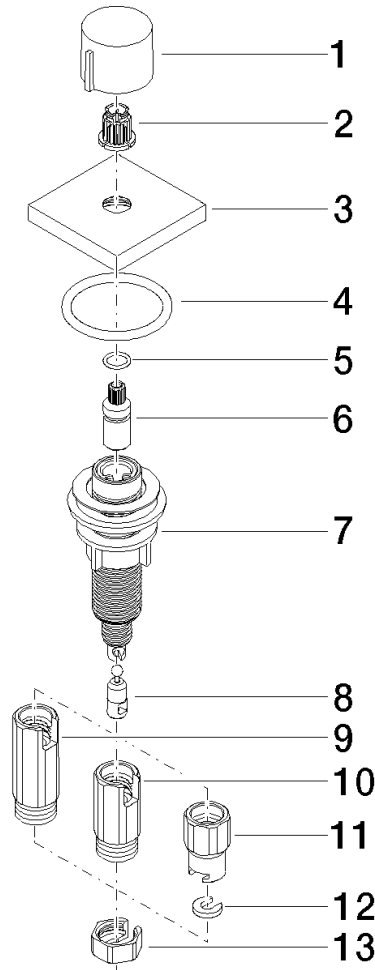

Fits LOT

	Brushed Champagne (22kt Gold)	10 711 970-46
	Chrome	10 711 970-00
	Brushed Platinum	10 711 970-06
	Platinum	10 711 970-08
	Durabronze (23kt Gold)	10 711 970-09
	Dark Chrome	10 711 970-19
	Brushed Durabronze (23kt Gold)	10 711 970-28
	Matte Black	10 711 970-33
	Champagne (22kt Gold)	10 711 970-47
	Brushed Chrome	10 711 970-93
	Brushed Dark Platinum	10 711 970-99

Strainer waste with control handle - Brushed Champagne (22kt Gold)

10 711 970

mm [inches]

Strainer waste with control handle - Brushed Champagne (22kt Gold)

10 711 970

Parts for other finishes can be found here: [Chrome](#)

Spare parts list

No.	Item Number	Name	Quantity used	Delivery time
1	09 20 97 030-46	handle	1	60
2	90 12 12 002 00 90	fixing cap	1	2
3	09 27 87 007-46	rosette	1	30
4	90 14 10 043 00 90	seal	1	2
5	09 14 10 042 90	seal	1	2
6	09 29 06 087-46	spindle	1	-
Spare part can no longer be ordered, please order the replacement item				
7	04 30 01 029 00 90	adaptor	1	2
8	09 24 03 175 90	adaptor	1	2
9	09 11 10 073-07	connection	1	30
10	09 11 10 074-07	connection	1	30
11	09 11 10 079-07	connection	1	30
12	09 30 11 087 90	disc	1	2
13	09 23 30 024-07	nut	1	30