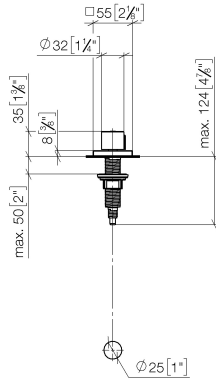

Strainer waste with control handle - Brushed Champagne (22kt Gold)

10 711 970

mm [inches]

Strainer waste with control handle - Brushed Champagne (22kt Gold)

10 711 970

Parts for other finishes can be found here: [Chrome](#)

Spare parts list

No.	Item Number	Name	Quantity used	Delivery time
1	09 20 97 030-46	handle	1	60
2	90 12 12 002 00 90	fixing cap	1	2
3	09 27 87 007-46	rosette	1	30
4	90 14 10 043 00 90	seal	1	2
5	09 14 10 042 90	seal	1	2
6	09 29 06 087-46	spindle	1	-
Spare part can no longer be ordered, please order the replacement item				
7	04 30 01 029 00 90	adaptor	1	2
8	09 24 03 175 90	adaptor	1	2
9	09 11 10 073-07	connection	1	30
10	09 11 10 074-07	connection	1	30
11	09 11 10 079-07	connection	1	30
12	09 30 11 087 90	disc	1	2
13	09 23 30 024-07	nut	1	30