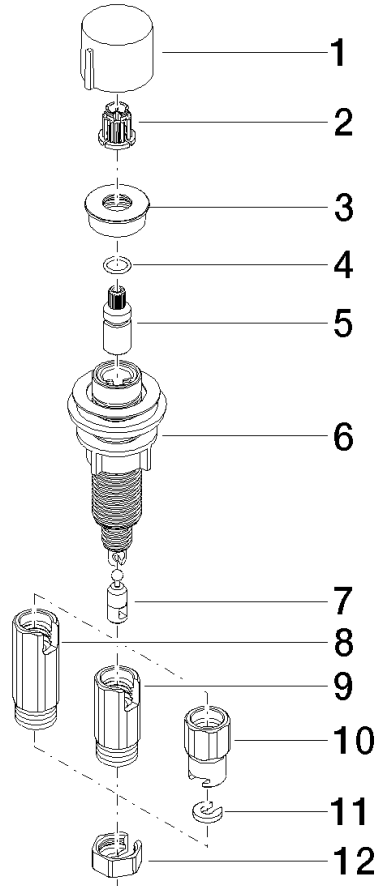

Strainer waste with control handle - Durabronze (23kt Gold)

10 712 970 Product version from 10/1/2024

mm [inches]

Strainer waste with control handle - Durabronz (23kt Gold)

10 712 970 Product version from 10/1/2024

Parts for other finishes can be found here: [Chrome](#)

Spare parts list

No.	Item Number	Name	Quantity used	Delivery time
1	09 20 97 030-09	handle	1	40
2	90 12 12 002 00 90	fixing cap	1	2
3	09 27 87 011-09	rosette	1	40
4	09 14 10 042 90	seal	1	2
5	09 29 06 087-09	spindle	1	-
Spare part can no longer be ordered, please order the replacement item				
6	04 30 01 029 00 90	adaptor	1	2
7	09 24 03 175 90	adaptor	1	2
8	09 11 10 073-07	connection	1	30
9	09 11 10 074-07	connection	1	30
10	09 11 10 079-07	connection	1	30
11	09 30 11 087 90	disc	1	2
12	09 23 30 024-07	nut	1	30