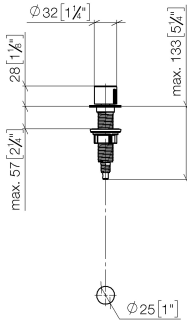

Strainer waste with control handle - Durabronze (23kt Gold)

10 712 970 Product version from 10/1/2024

mm [inches]

Strainer waste with control handle - Durabronz (23kt Gold)

10 712 970 Product version from 10/1/2024

Parts for other finishes can be found here: [Chrome](#)

Spare parts list

No.	Item Number	Name	Quantity used	Delivery time
1	09 20 97 030-09	handle	1	40
2	90 12 12 002 00 90	fixing cap	1	2
3	09 27 87 011-09	rosette	1	40
4	09 14 10 042 90	seal	1	2
5	09 29 06 087-09	spindle	1	-
Spare part can no longer be ordered, please order the replacement item				
6	04 30 01 029 00 90	adaptor	1	2
7	09 24 03 175 90	adaptor	1	2
8	09 11 10 073-07	connection	1	30
9	09 11 10 074-07	connection	1	30
10	09 11 10 079-07	connection	1	30
11	09 30 11 087 90	disc	1	2
12	09 23 30 024-07	nut	1	30