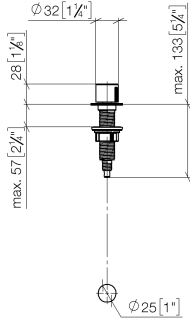

Strainer waste with control handle - Dark Chrome

ELIO

10 712 970

- control for single basin
- including adapter for Bowden cable

Fits ELIO, ENO, MEM, META SQUARE, SYNC and TARA ULTRA

Fits: ELIO, MEM, ENO, SYNC, TARA ULTRA, META SQUARE

	Dark Chrome	10 712 970-19
	Chrome	10 712 970-00
	Brushed Platinum	10 712 970-06
	Platinum	10 712 970-08
	Durabress (23kt Gold)	10 712 970-09
	Brushed Durabress (23kt Gold)	10 712 970-28
	Matte Black	10 712 970-33
	Brushed Champagne (22kt Gold)	10 712 970-46
	Champagne (22kt Gold)	10 712 970-47
	Brushed Chrome	10 712 970-93
	Brushed Dark Platinum	10 712 970-99

10 712 970

mm [inches]

10 712 970

Parts for other finishes can be found here: [Chrome](#)

Strainer waste with control handle - Dark Chrome

ELIO

10 712 970

Spare parts list