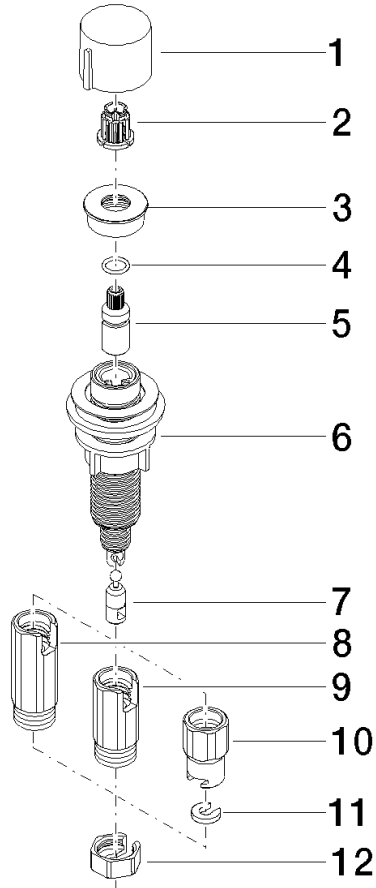

Strainer waste with control handle - Dark Chrome

ELIO

10 712 970

- control for single basin
- including adapter for Bowden cable

Fits ELIO, ENO, MEM, META SQUARE, SYNC and TARA ULTRA

Fits: ELIO, MEM, ENO, SYNC, TARA ULTRA, META SQUARE

	Dark Chrome	10 712 970-19
	Chrome	10 712 970-00
	Brushed Platinum	10 712 970-06
	Platinum	10 712 970-08
	Durabress (23kt Gold)	10 712 970-09
	Brushed Durabress (23kt Gold)	10 712 970-28
	Matte Black	10 712 970-33
	Brushed Champagne (22kt Gold)	10 712 970-46
	Champagne (22kt Gold)	10 712 970-47
	Brushed Chrome	10 712 970-93
	Brushed Dark Platinum	10 712 970-99

10 712 970

mm [inches]

10 712 970

Parts for other finishes can be found here: [Chrome](#)

Strainer waste with control handle - Dark Chrome

ELIO

10 712 970

Spare parts list