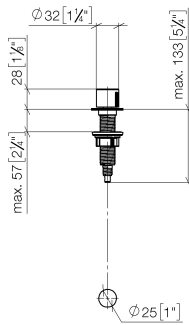

**Strainer waste with control handle - Matte Black**

ELIO

10 712 970

- control for single basin
- including adapter for Bowden cable

Fits ELIO, ENO, MEM, META SQUARE, SYNC and TARA ULTRA

Fits: ELIO, MEM, ENO, SYNC, TARA ULTRA, META SQUARE

	Matte Black	10 712 970-33
	Chrome	10 712 970-00
	Brushed Platinum	10 712 970-06
	Platinum	10 712 970-08
	Durabross (23kt Gold)	10 712 970-09
	Dark Chrome	10 712 970-19
	Brushed Durabross (23kt Gold)	10 712 970-28
	Brushed Champagne (22kt Gold)	10 712 970-46
	Champagne (22kt Gold)	10 712 970-47
	Brushed Chrome	10 712 970-93
	Brushed Dark Platinum	10 712 970-99

10 712 970

mm [inches]

10 712 970

Parts for other finishes can be found here: [Chrome](#)

### Spare parts list

No.	Item Number	Name	Quantity used	Delivery time
1	09 20 97 030-33	handle	1	2
2	90 12 12 002 00 90	fixing cap	1	2
3	09 27 87 011-33	rosette	1	2
4	09 14 10 042 90	seal	1	2
5	09 29 06 087-33	spindle	1	-
Spare part can no longer be ordered, please order the replacement item				
6	04 30 01 029 00 90	adaptor	1	2
7	09 24 03 175 90	adaptor	1	2
8	09 11 10 073-07	connection	1	30
9	09 11 10 074-07	connection	1	30
10	09 11 10 079-07	connection	1	30
11	09 30 11 087 90	disc	1	2
12	09 23 30 024-07	nut	1	30