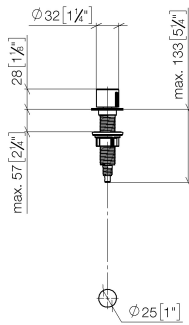

Strainer waste with control handle - Brushed Champagne (22kt Gold)

ELIO

10 712 970

- control for single basin
- including adapter for Bowden cable

Fits ELIO, ENO, MEM, META SQUARE, SYNC and TARA ULTRA

Fits: ELIO, MEM, ENO, SYNC, TARA ULTRA, META SQUARE

	Brushed Champagne (22kt Gold)	10 712 970-46
	Chrome	10 712 970-00
	Brushed Platinum	10 712 970-06
	Platinum	10 712 970-08
	Durabrand (23kt Gold)	10 712 970-09
	Dark Chrome	10 712 970-19
	Brushed Durabrand (23kt Gold)	10 712 970-28
	Matte Black	10 712 970-33
	Champagne (22kt Gold)	10 712 970-47
	Brushed Chrome	10 712 970-93
	Brushed Dark Platinum	10 712 970-99

10 712 970

mm [inches]

10 712 970

Parts for other finishes can be found here: [Chrome](#)

Spare parts list

No.	Item Number	Name	Quantity used	Delivery time
1	09 20 97 030-46	handle	1	60
2	90 12 12 002 00 90	fixing cap	1	2
3	09 27 87 011-46	rosette	1	30
4	09 14 10 042 90	seal	1	2
5	09 29 06 087-46	spindle	1	-
Spare part can no longer be ordered, please order the replacement item				
6	04 30 01 029 00 90	adaptor	1	2
7	09 24 03 175 90	adaptor	1	2
8	09 11 10 073-07	connection	1	30
9	09 11 10 074-07	connection	1	30
10	09 11 10 079-07	connection	1	30
11	09 30 11 087 90	disc	1	2
12	09 23 30 024-07	nut	1	30