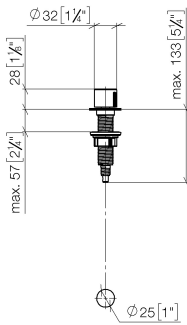

Strainer waste with control handle - Champagne (22kt Gold)

ELIO

10 712 970

- control for single basin
- including adapter for Bowden cable

Fits ELIO, ENO, MEM, META SQUARE, SYNC and TARA ULTRA

Fits: ELIO, MEM, ENO, SYNC, TARA ULTRA, META SQUARE

	Champagne (22kt Gold)	10 712 970-47
	Chrome	10 712 970-00
	Brushed Platinum	10 712 970-06
	Platinum	10 712 970-08
	Durabrand (23kt Gold)	10 712 970-09
	Dark Chrome	10 712 970-19
	Brushed Durabrand (23kt Gold)	10 712 970-28
	Matte Black	10 712 970-33
	Brushed Champagne (22kt Gold)	10 712 970-46
	Brushed Chrome	10 712 970-93
	Brushed Dark Platinum	10 712 970-99

10 712 970

mm [inches]

10 712 970

Parts for other finishes can be found here: [Chrome](#)

Spare parts list

No.	Item Number	Name	Quantity used	Delivery time
1	09 20 97 030-47	handle	1	60
2	90 12 12 002 00 90	fixing cap	1	2
3	09 27 87 011-47	rosette	1	30
4	09 14 10 042 90	seal	1	2
5	09 29 06 087-47	spindle	1	-
Spare part can no longer be ordered, please order the replacement item				
6	04 30 01 029 00 90	adaptor	1	2
7	09 24 03 175 90	adaptor	1	2
8	09 11 10 073-07	connection	1	30
9	09 11 10 074-07	connection	1	30
10	09 11 10 079-07	connection	1	30
11	09 30 11 087 90	disc	1	2
12	09 23 30 024-07	nut	1	30