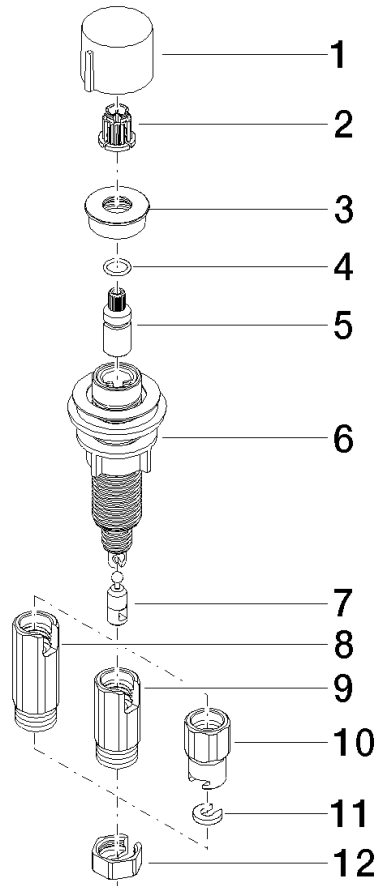

Strainer waste with control handle - Brushed Chrome

ELIO

10 712 970

- control for single basin
- including adapter for Bowden cable

Fits ELIO, ENO, MEM, META SQUARE, SYNC and TARA ULTRA

Fits: ELIO, MEM, ENO, SYNC, TARA ULTRA, META SQUARE

	Brushed Chrome	10 712 970-93
	Chrome	10 712 970-00
	Brushed Platinum	10 712 970-06
	Platinum	10 712 970-08
	Durabronze (23kt Gold)	10 712 970-09
	Dark Chrome	10 712 970-19
	Brushed Durabronze (23kt Gold)	10 712 970-28
	Matte Black	10 712 970-33
	Brushed Champagne (22kt Gold)	10 712 970-46
	Champagne (22kt Gold)	10 712 970-47
	Brushed Dark Platinum	10 712 970-99

10 712 970

mm [inches]

10 712 970

Parts for other finishes can be found here: [Chrome](#)

Spare parts list

No.	Item Number	Name	Quantity used	Delivery time
1	09 20 97 030-93	handle	1	60
2	90 12 12 002 00 90	fixing cap	1	2
3	09 27 87 011-93	rosette	1	60
4	09 14 10 042 90	seal	1	2
5	09 29 06 087-93	spindle	1	-
Spare part can no longer be ordered, please order the replacement item				
6	04 30 01 029 00 90	adaptor	1	2
7	09 24 03 175 90	adaptor	1	2
8	09 11 10 073-07	connection	1	30
9	09 11 10 074-07	connection	1	30
10	09 11 10 079-07	connection	1	30
11	09 30 11 087 90	disc	1	2
12	09 23 30 024-07	nut	1	30