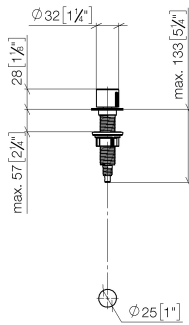

Strainer waste with control handle - Brushed Chrome

ELIO

10 712 970

- control for single basin
- including adapter for Bowden cable

Fits ELIO, ENO, MEM, META SQUARE, SYNC and TARA ULTRA

Fits: ELIO, MEM, ENO, SYNC, TARA ULTRA, META SQUARE

	Brushed Chrome	10 712 970-93
	Chrome	10 712 970-00
	Brushed Platinum	10 712 970-06
	Platinum	10 712 970-08
	Durabronze (23kt Gold)	10 712 970-09
	Dark Chrome	10 712 970-19
	Brushed Durabronze (23kt Gold)	10 712 970-28
	Matte Black	10 712 970-33
	Brushed Champagne (22kt Gold)	10 712 970-46
	Champagne (22kt Gold)	10 712 970-47
	Brushed Dark Platinum	10 712 970-99

10 712 970

mm [inches]

10 712 970

Parts for other finishes can be found here: [Chrome](#)

Spare parts list

No.	Item Number	Name	Quantity used	Delivery time
1	09 20 97 030-93	handle	1	60
2	90 12 12 002 00 90	fixing cap	1	2
3	09 27 87 011-93	rosette	1	60
4	09 14 10 042 90	seal	1	2
5	09 29 06 087-93	spindle	1	-
Spare part can no longer be ordered, please order the replacement item				
6	04 30 01 029 00 90	adaptor	1	2
7	09 24 03 175 90	adaptor	1	2
8	09 11 10 073-07	connection	1	30
9	09 11 10 074-07	connection	1	30
10	09 11 10 079-07	connection	1	30
11	09 30 11 087 90	disc	1	2
12	09 23 30 024-07	nut	1	30