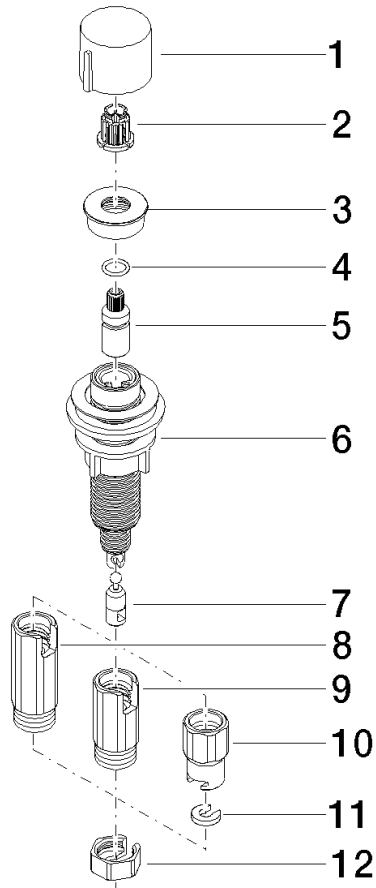

**Strainer waste with control handle - Brushed Dark Platinum**

ELIO

10 712 970

- control for single basin
- including adapter for Bowden cable

Fits ELIO, ENO, MEM, META SQUARE, SYNC and TARA ULTRA

Fits: ELIO, MEM, ENO, SYNC, TARA ULTRA, META SQUARE

|  |                               |               |
|--|-------------------------------|---------------|
|    | Brushed Dark Platinum         | 10 712 970-99 |
|    | Chrome                        | 10 712 970-00 |
|    | Brushed Platinum              | 10 712 970-06 |
|    | Platinum                      | 10 712 970-08 |
|    | Durabress (23kt Gold)         | 10 712 970-09 |
|    | Dark Chrome                   | 10 712 970-19 |
|    | Brushed Durabress (23kt Gold) | 10 712 970-28 |
|    | Matte Black                   | 10 712 970-33 |
|   | Brushed Champagne (22kt Gold) | 10 712 970-46 |
|  | Champagne (22kt Gold)         | 10 712 970-47 |
|  | Brushed Chrome                | 10 712 970-93 |

10 712 970

mm [inches]

10 712 970

Parts for other finishes can be found here: [Chrome](#)

### Spare parts list

| No. | Item Number     | Name   | Quantity used | Delivery time |
|-----|-----------------|--------|---------------|---------------|
|     | 09 20 97 030-99 | handle | 12            | 30            |