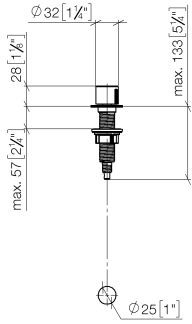

**Strainer waste with control handle - Brushed Dark Platinum**

ELIO

10 712 970

- control for single basin
- including adapter for Bowden cable

Fits ELIO, ENO, MEM, META SQUARE, SYNC and TARA ULTRA

Fits: ELIO, MEM, ENO, SYNC, TARA ULTRA, META SQUARE

10 712 970

mm [inches]

10 712 970

Parts for other finishes can be found here: [Chrome](#)