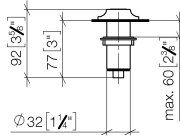

10 713 809

mm [inches]

10 713 809

Parts for other finishes can be found here: [Chrome](#)

Spare parts list

No.	Item Number	Name	Quantity used	Delivery time
1	09 28 10 141 90	sleeve	1	2
2	90 27 80 034 00-06	rosette	1	-
Spare part can no longer be ordered, please order the replacement item				
3	09 14 10 507 90	seal	1	2
4	90 21 33 052 00-06	Pushbutton	1	-
Spare part can no longer be ordered, please order the replacement item				
5	09 14 10 015 90	seal	1	2
6	90 24 01 033 00 90	ring	1	2
7	09 14 10 210 90	seal	1	2
8	04 30 01 186 00 90	sleeve	1	2