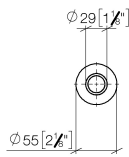

10 713 809

mm [inches]

10 713 809

Parts for other finishes can be found here: [Chrome](#)

Spare parts list

No.	Item Number	Name	Quantity used	Delivery time
1	09 28 10 141 90	sleeve	1	2
2	90 27 80 034 00-06	rosette	1	-
Spare part can no longer be ordered, please order the replacement item				
3	09 14 10 507 90	seal	1	2
4	90 21 33 052 00-06	Pushbutton	1	-
Spare part can no longer be ordered, please order the replacement item				
5	09 14 10 015 90	seal	1	2
6	90 24 01 033 00 90	ring	1	2
7	09 14 10 210 90	seal	1	2
8	04 30 01 186 00 90	sleeve	1	2