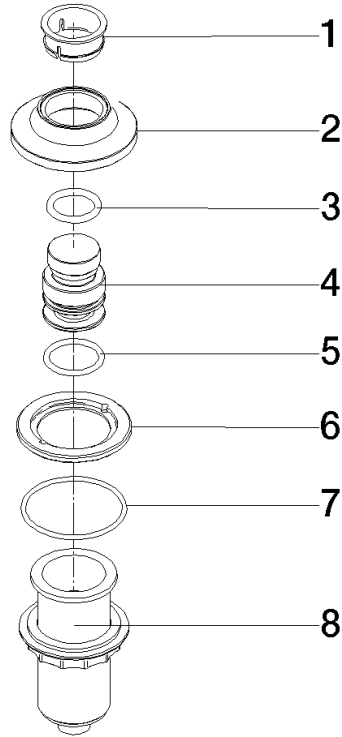

For more information go to www.insinkerator.com

	Brushed Platinum	10 713 809-06
	Chrome	10 713 809-00
	Platinum	10 713 809-08
	Durabross (23kt Gold)	10 713 809-09
	Dark Chrome	10 713 809-19
	Brushed Durabross (23kt Gold)	10 713 809-28
	Matte Black	10 713 809-33
	Brushed Champagne (22kt Gold)	10 713 809-46
	Champagne (22kt Gold)	10 713 809-47
	Brushed Chrome	10 713 809-93
	Brushed Dark Platinum	10 713 809-99

10 713 809

mm [inches]

10 713 809

Parts for other finishes can be found here: [Chrome](#)

Spare parts list

No.	Item Number	Name	Quantity used	Delivery time
1	09 28 10 141 90	sleeve	1	2
2	90 27 80 034 00-06	rosette	1	-
Spare part can no longer be ordered, please order the replacement item				
3	09 14 10 507 90	seal	1	2
4	90 21 33 052 00-06	Pushbutton	1	-
Spare part can no longer be ordered, please order the replacement item				
5	09 14 10 015 90	seal	1	2
6	90 24 01 033 00 90	ring	1	2
7	09 14 10 210 90	seal	1	2
8	04 30 01 186 00 90	sleeve	1	2