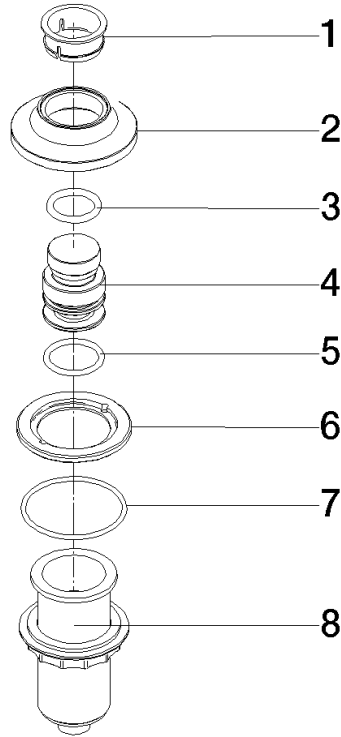

For more information go to www.insinkerator.com

	Durabronss (23kt Gold)	10 713 809-09
	Chrome	10 713 809-00
	Brushed Platinum	10 713 809-06
	Platinum	10 713 809-08
	Dark Chrome	10 713 809-19
	Brushed Durabronss (23kt Gold)	10 713 809-28
	Matte Black	10 713 809-33
	Brushed Champagne (22kt Gold)	10 713 809-46
	Champagne (22kt Gold)	10 713 809-47
	Brushed Chrome	10 713 809-93
	Brushed Dark Platinum	10 713 809-99

10 713 809

mm [inches]

10 713 809

Parts for other finishes can be found here: [Chrome](#)

Spare parts list

No.	Item Number	Name	Quantity used	Delivery time
1	09 28 10 141 90	sleeve	1	2
2	90 27 80 034 00-09	rosette	1	-
Spare part can no longer be ordered, please order the replacement item				
3	09 14 10 507 90	seal	1	2
4	90 21 33 052 00-09	Pushbutton	1	-
Spare part can no longer be ordered, please order the replacement item				
5	09 14 10 015 90	seal	1	2
6	90 24 01 033 00 90	ring	1	2
7	09 14 10 210 90	seal	1	2
8	04 30 01 186 00 90	sleeve	1	2