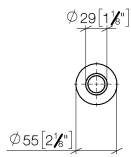

10 713 809

mm [inches]

10 713 809

Parts for other finishes can be found here: [Chrome](#)

Spare parts list

No.	Item Number	Name	Quantity used	Delivery time
1	09 28 10 141 90	sleeve	1	2
2	90 27 80 034 00-19	rosette	1	-
Spare part can no longer be ordered, please order the replacement item				
3	09 14 10 507 90	seal	1	2
4	90 21 33 052 00-19	Pushbutton	1	-
Spare part can no longer be ordered, please order the replacement item				
5	09 14 10 015 90	seal	1	2
6	90 24 01 033 00 90	ring	1	2
7	09 14 10 210 90	seal	1	2
8	04 30 01 186 00 90	sleeve	1	2