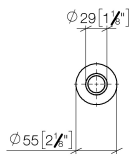

10 713 809

mm [inches]

10 713 809

Parts for other finishes can be found here: [Chrome](#)

### Spare parts list

No.	Item Number	Name	Quantity used	Delivery time
1	09 28 10 141 90	sleeve	1	2
2	90 27 80 034 00-28	rosette	1	-
Spare part can no longer be ordered, please order the replacement item				
3	09 14 10 507 90	seal	1	2
4	90 21 33 052 00-28	Pushbutton	1	-
Spare part can no longer be ordered, please order the replacement item				
5	09 14 10 015 90	seal	1	2
6	90 24 01 033 00 90	ring	1	2
7	09 14 10 210 90	seal	1	2
8	04 30 01 186 00 90	sleeve	1	2