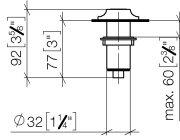

10 713 809

mm [inches]

10 713 809

Parts for other finishes can be found here: [Chrome](#)

### Spare parts list

No.	Item Number	Name	Quantity used	Delivery time
1	09 28 10 141 90	sleeve	1	2
2	90 27 80 034 00-28	rosette	1	-
Spare part can no longer be ordered, please order the replacement item				
3	09 14 10 507 90	seal	1	2
4	90 21 33 052 00-28	Pushbutton	1	-
Spare part can no longer be ordered, please order the replacement item				
5	09 14 10 015 90	seal	1	2
6	90 24 01 033 00 90	ring	1	2
7	09 14 10 210 90	seal	1	2
8	04 30 01 186 00 90	sleeve	1	2