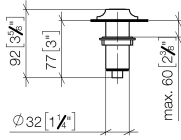

10 713 809

mm [inches]

10 713 809

Parts for other finishes can be found here: [Chrome](#)

Spare parts list

No.	Item Number	Name	Quantity used	Delivery time
1	09 28 10 141 90	sleeve	1	2
2	90 27 80 034 00-33	rosette	1	-
Spare part can no longer be ordered, please order the replacement item				
3	09 14 10 507 90	seal	1	2
4	90 21 33 052 00-33	Pushbutton	1	-
Spare part can no longer be ordered, please order the replacement item				
5	09 14 10 015 90	seal	1	2
6	90 24 01 033 00 90	ring	1	2
7	09 14 10 210 90	seal	1	2
8	04 30 01 186 00 90	sleeve	1	2