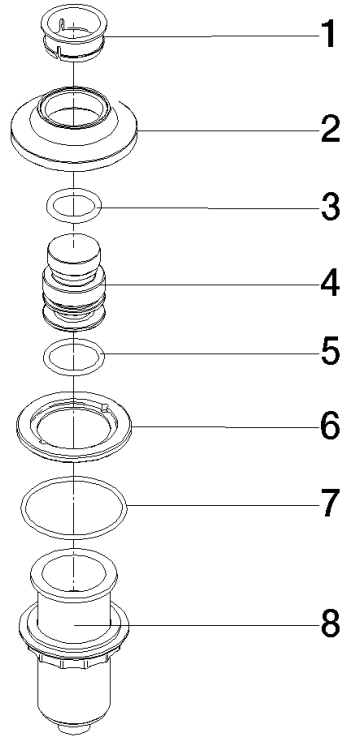

For more information go to www.insinkerator.com

	Matte Black	10 713 809-33
	Chrome	10 713 809-00
	Brushed Platinum	10 713 809-06
	Platinum	10 713 809-08
	Durabress (23kt Gold)	10 713 809-09
	Dark Chrome	10 713 809-19
	Brushed Durabress (23kt Gold)	10 713 809-28
	Brushed Champagne (22kt Gold)	10 713 809-46
	Champagne (22kt Gold)	10 713 809-47
	Brushed Chrome	10 713 809-93
	Brushed Dark Platinum	10 713 809-99

10 713 809

mm [inches]

10 713 809

Parts for other finishes can be found here: [Chrome](#)

Spare parts list

No.	Item Number	Name	Quantity used	Delivery time
1	09 28 10 141 90	sleeve	1	2
2	90 27 80 034 00-33	rosette	1	-
Spare part can no longer be ordered, please order the replacement item				
3	09 14 10 507 90	seal	1	2
4	90 21 33 052 00-33	Pushbutton	1	-
Spare part can no longer be ordered, please order the replacement item				
5	09 14 10 015 90	seal	1	2
6	90 24 01 033 00 90	ring	1	2
7	09 14 10 210 90	seal	1	2
8	04 30 01 186 00 90	sleeve	1	2